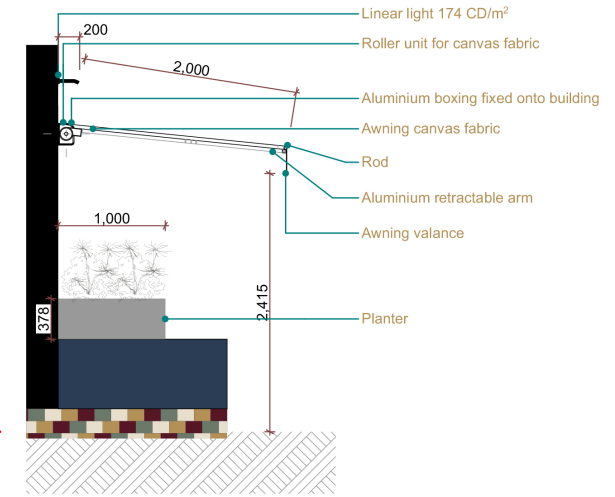

PROPOSED FRONT ELEVATION

AWNING/PLANTER SECTION

Aged Brass

Coloured Canvas

Floor Tile Pattern

Paint & Tile Colour Palette