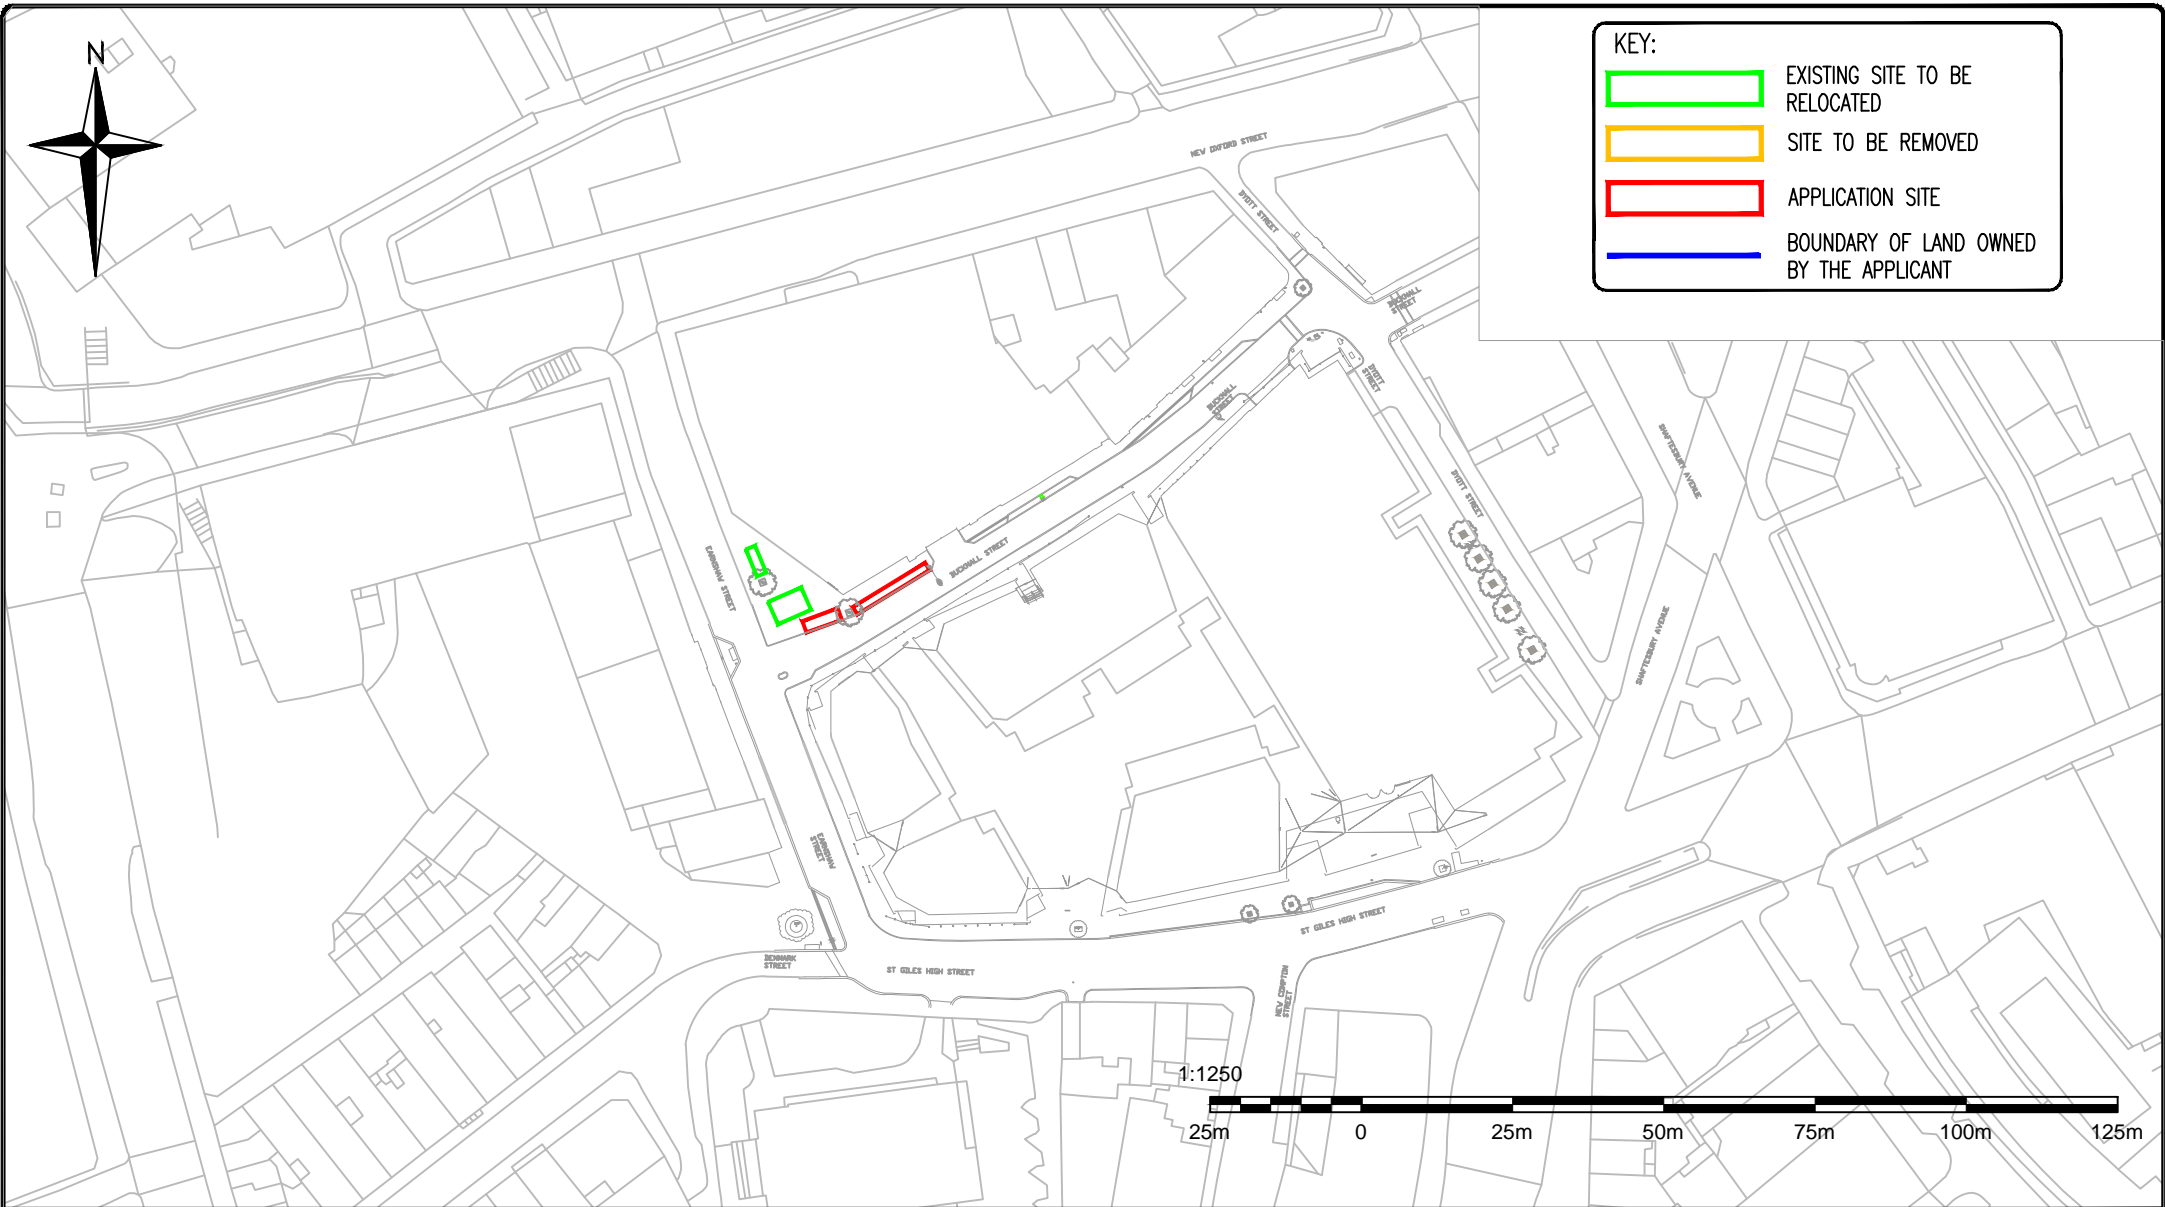

KEY:

- EXISTING SITE TO BE RELOCATED
- SITE TO BE REMOVED
- APPLICATION SITE
- BOUNDARY OF LAND OWNED BY THE APPLICANT

Roads Directorate

230 Blackfriars Road
London
SE1 8NW

Project

SANTANDER CYCLES

Drawing Title

LOCATION PLAN
BUCKNALL STREET

Borough

CAMDEN

Site No.

CA193

Date

11/06/24

Scale

02/615193- LOC

Status

FOR APPROVAL

Rev

—

Rev Date Description

Rev	Date	Description	Drn	Chk	App