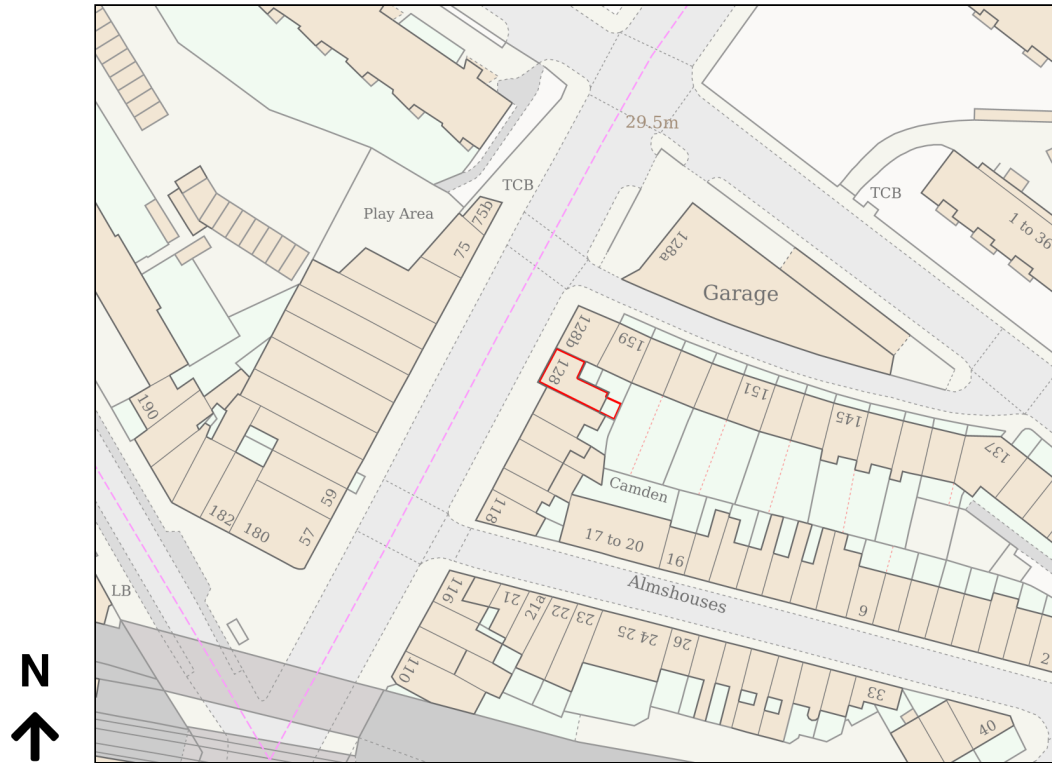

Location Plan

Site Address: Sam's Barber, 128, Camden Road, London, NW1 9EE

Date Produced: 30-Jul-2024

Scale: 1:1250 @A4

Planning Portal Reference: PP-13072203v2