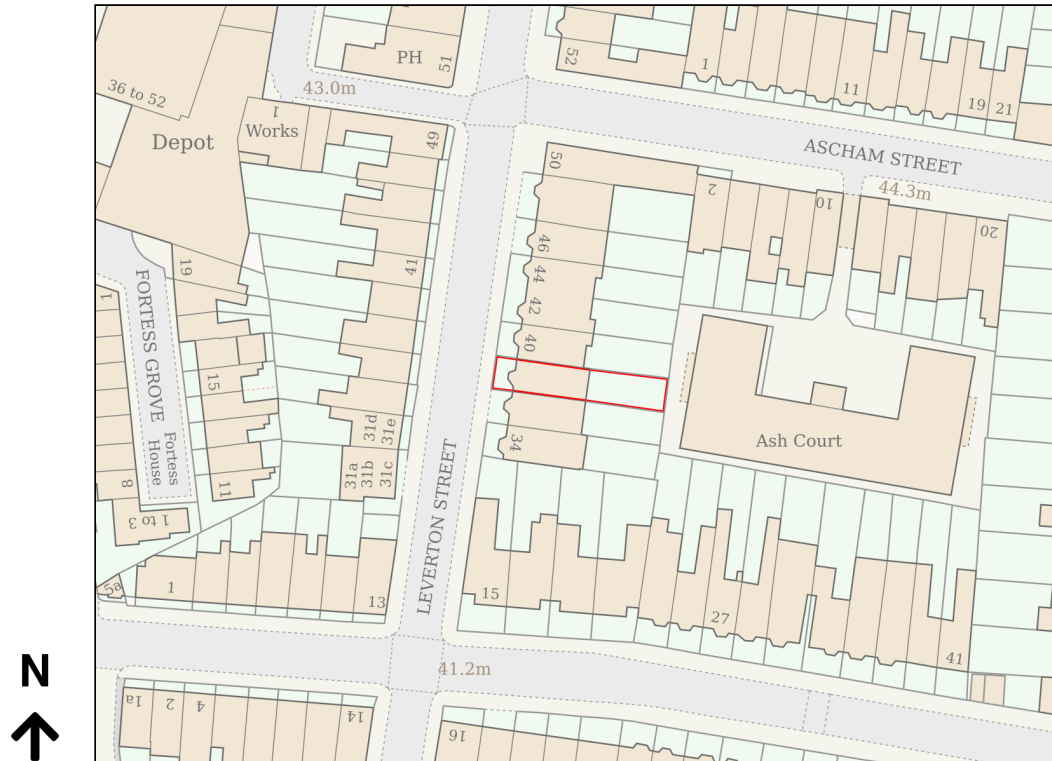

Location Plan

Site Address: 38, Leverton Street, London, NW5 2PG

Date Produced: 30-Jul-2024

Scale: 1:1250 @A4

Planning Portal Reference: PP-13240757v1