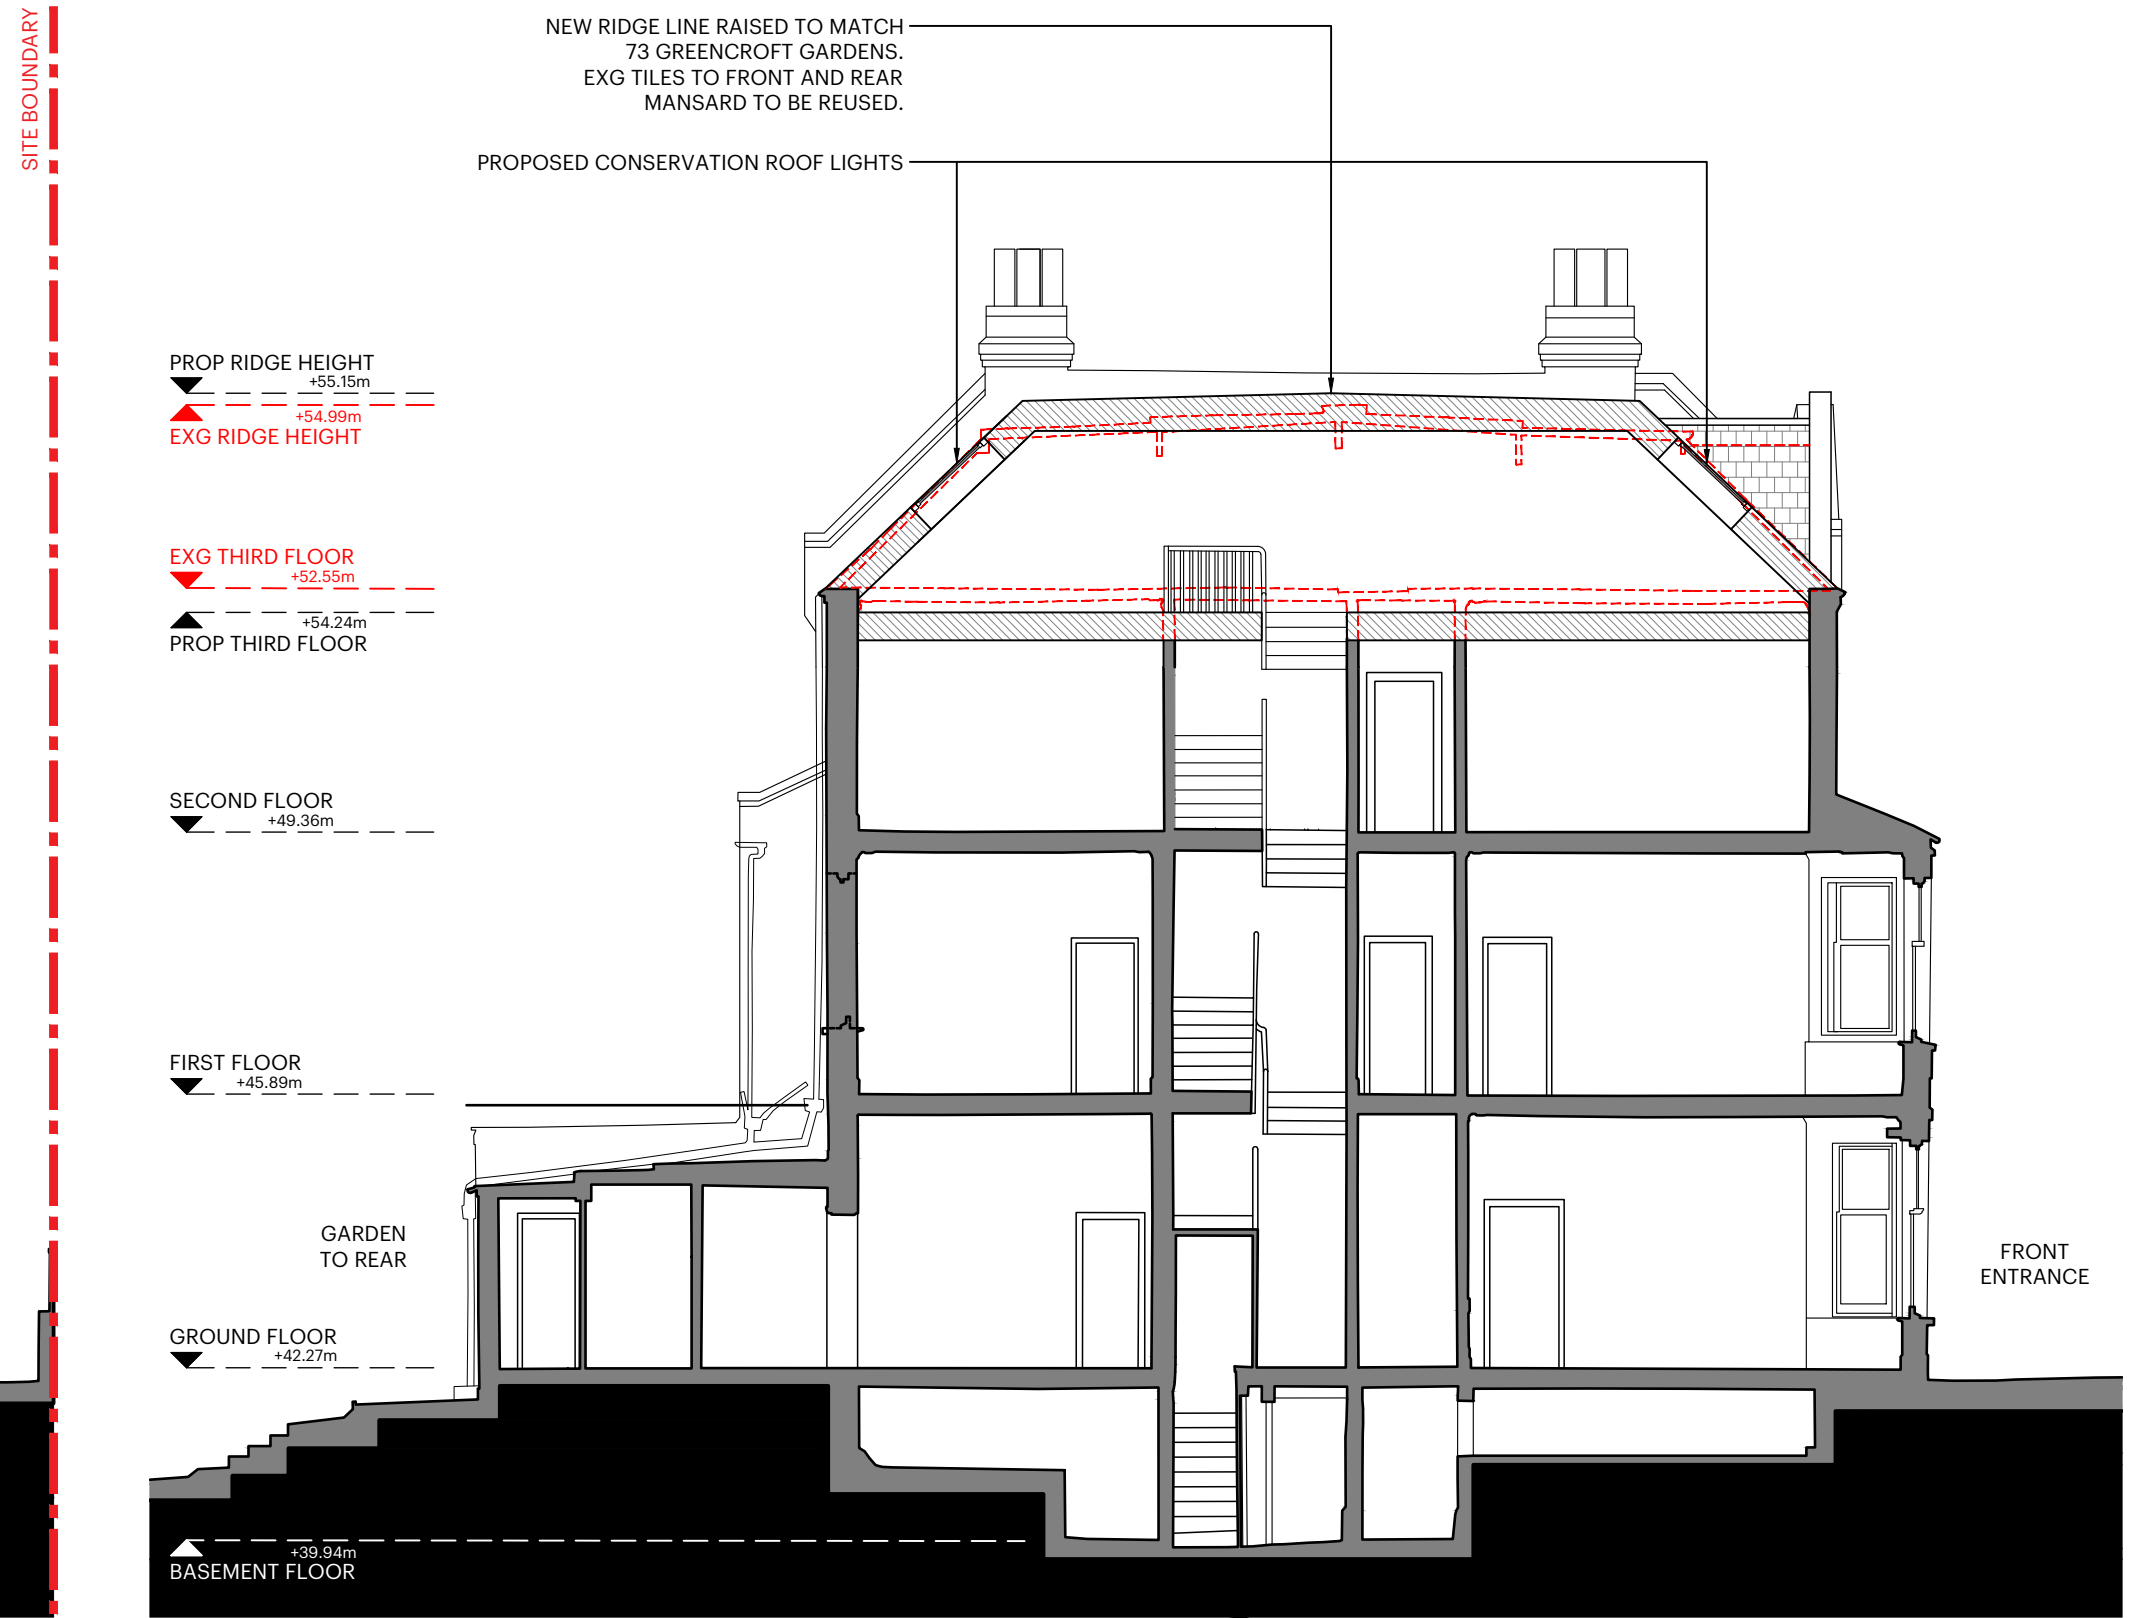

02 SECTION BB
SCALE // 1:100

1. KEY:
2. EXISTING
   - DEMO
   - PROPOSED

75 Greencroft Gardens
London, Camden, NW6 3LJ

PROP Sections

Scale 1:100@A3 Date 26.07.24 Revision 01

2410 P-240