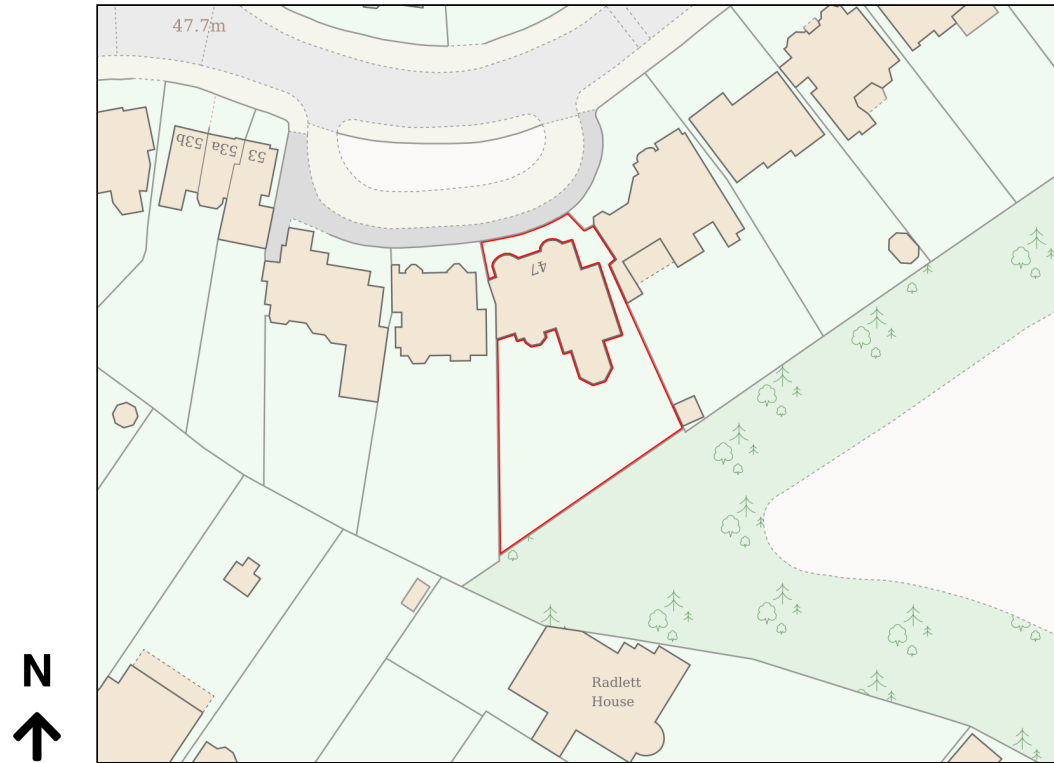

Location Plan

Site Address: 47, Elsworth Road, London, NW3 3BS

Date Produced: 26-Jul-2024

Scale: 1:1250 @A4

Planning Portal Reference: PP-13279156v1