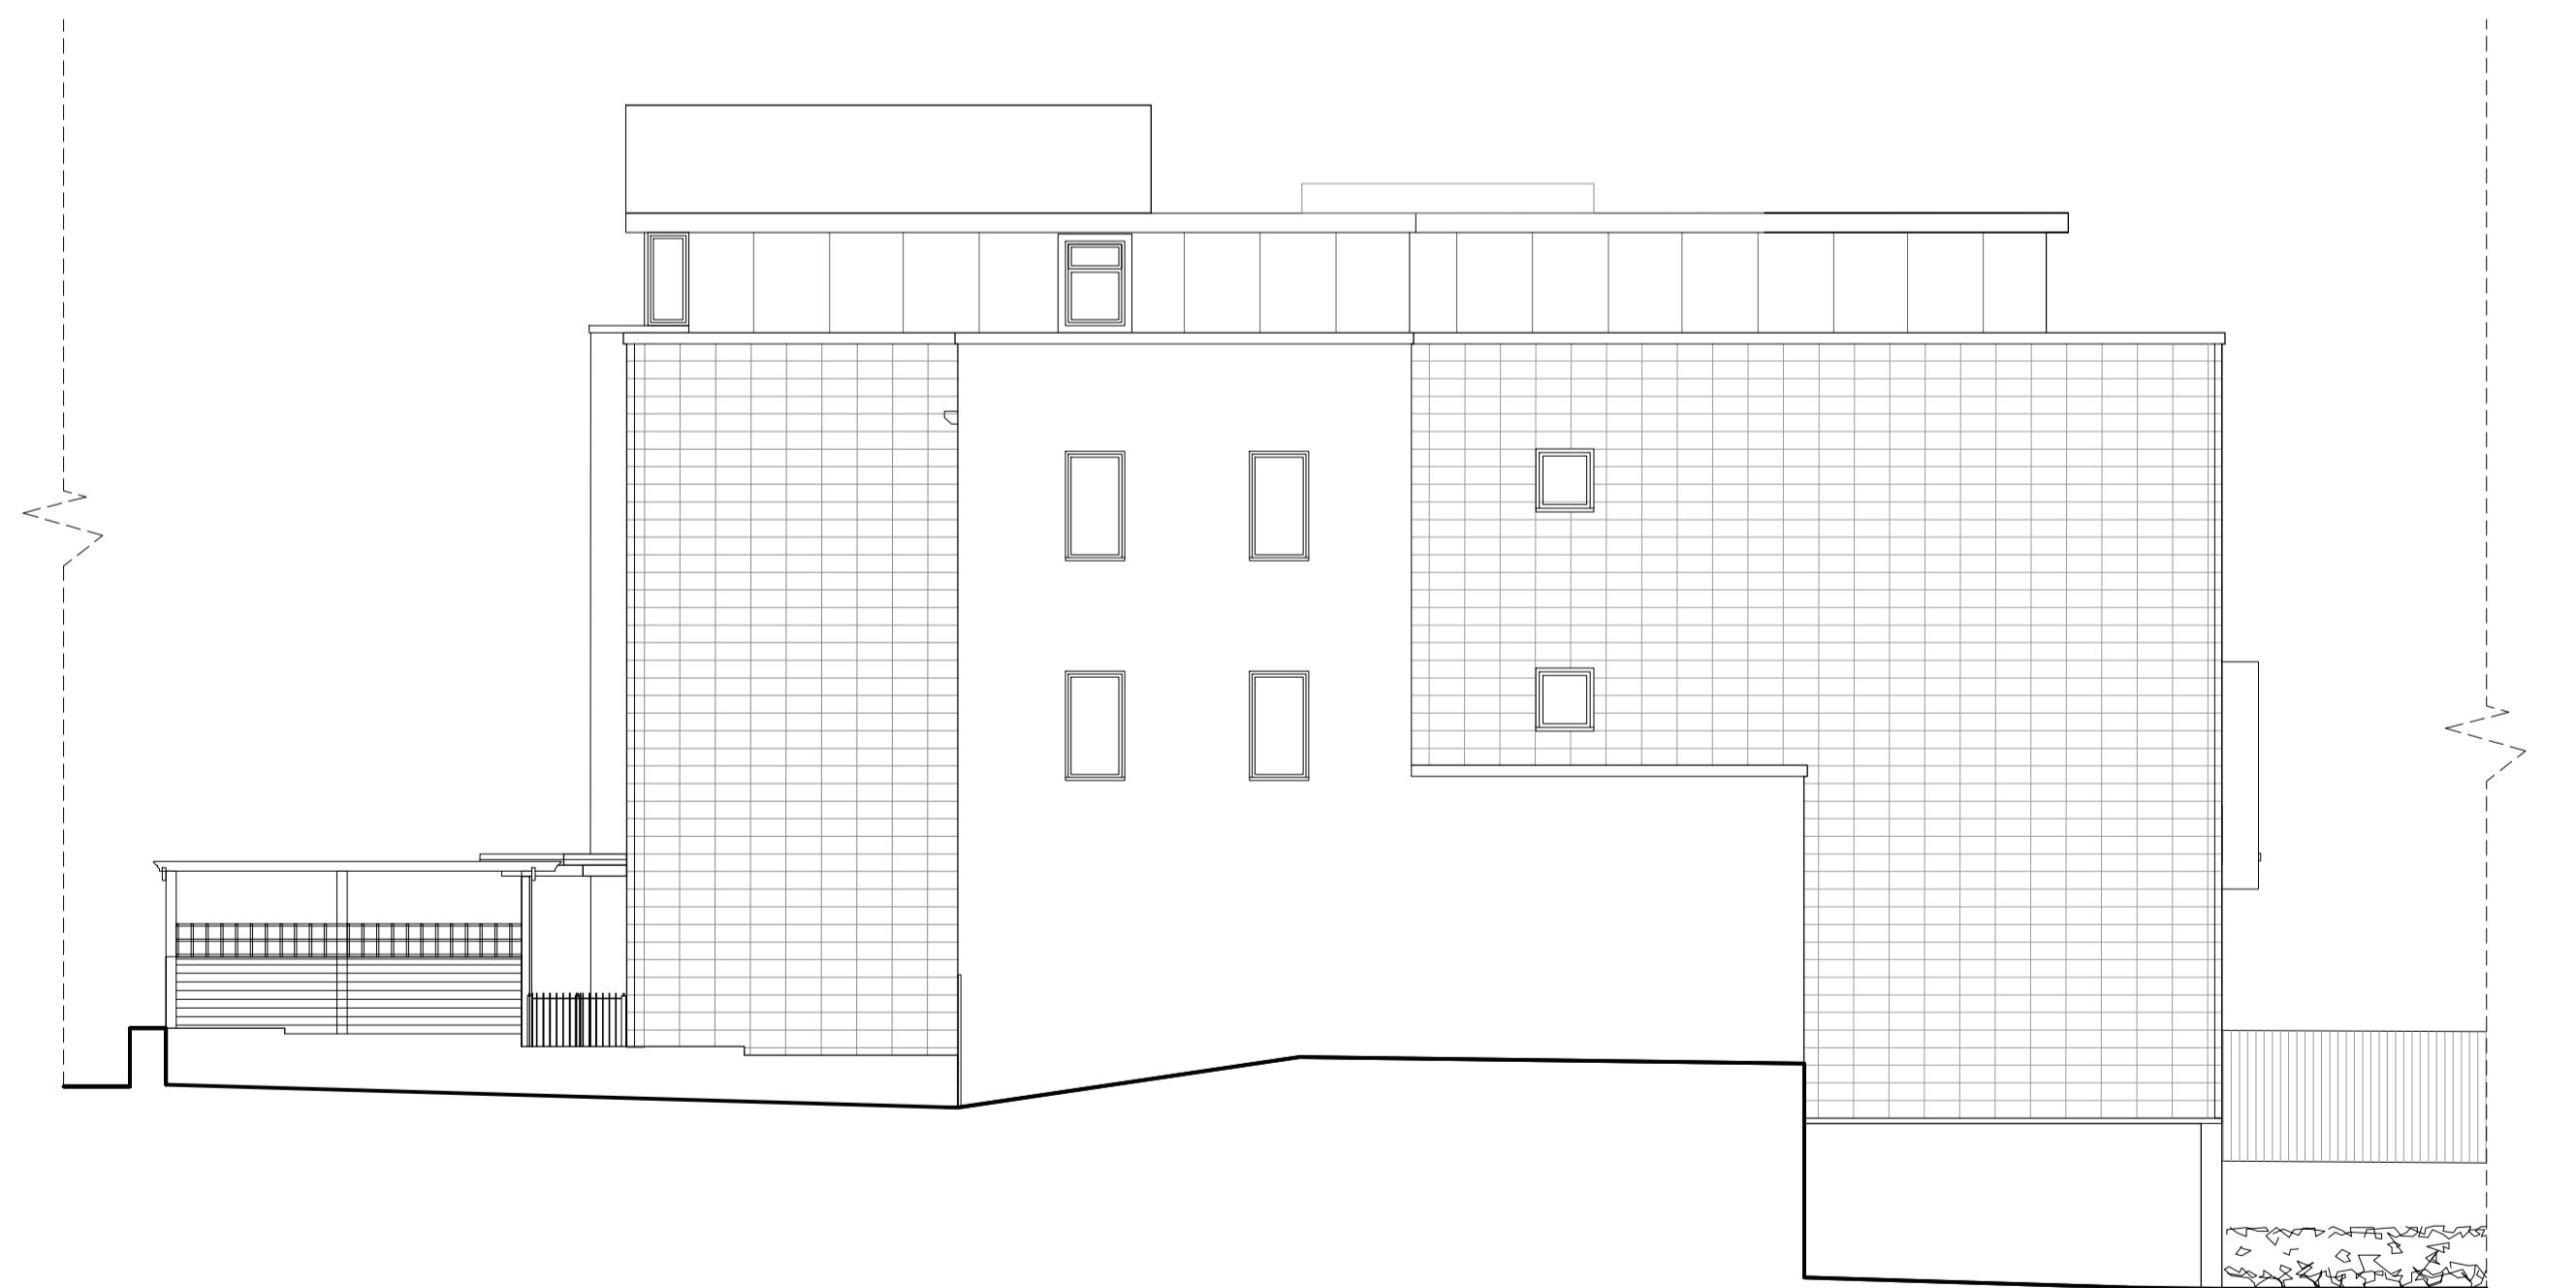

Existing West Elevation

Existing

Drawing Name Existing Elevations	Scale 1/100 at A1	Drawing No. 06
Project Address Kings Court, 523 Finchley Road, London NW3 7BP	Designer BB	Revision V2
Drawing No. KingsCourt_ExistingElevations_V2	Date 05.02.2024