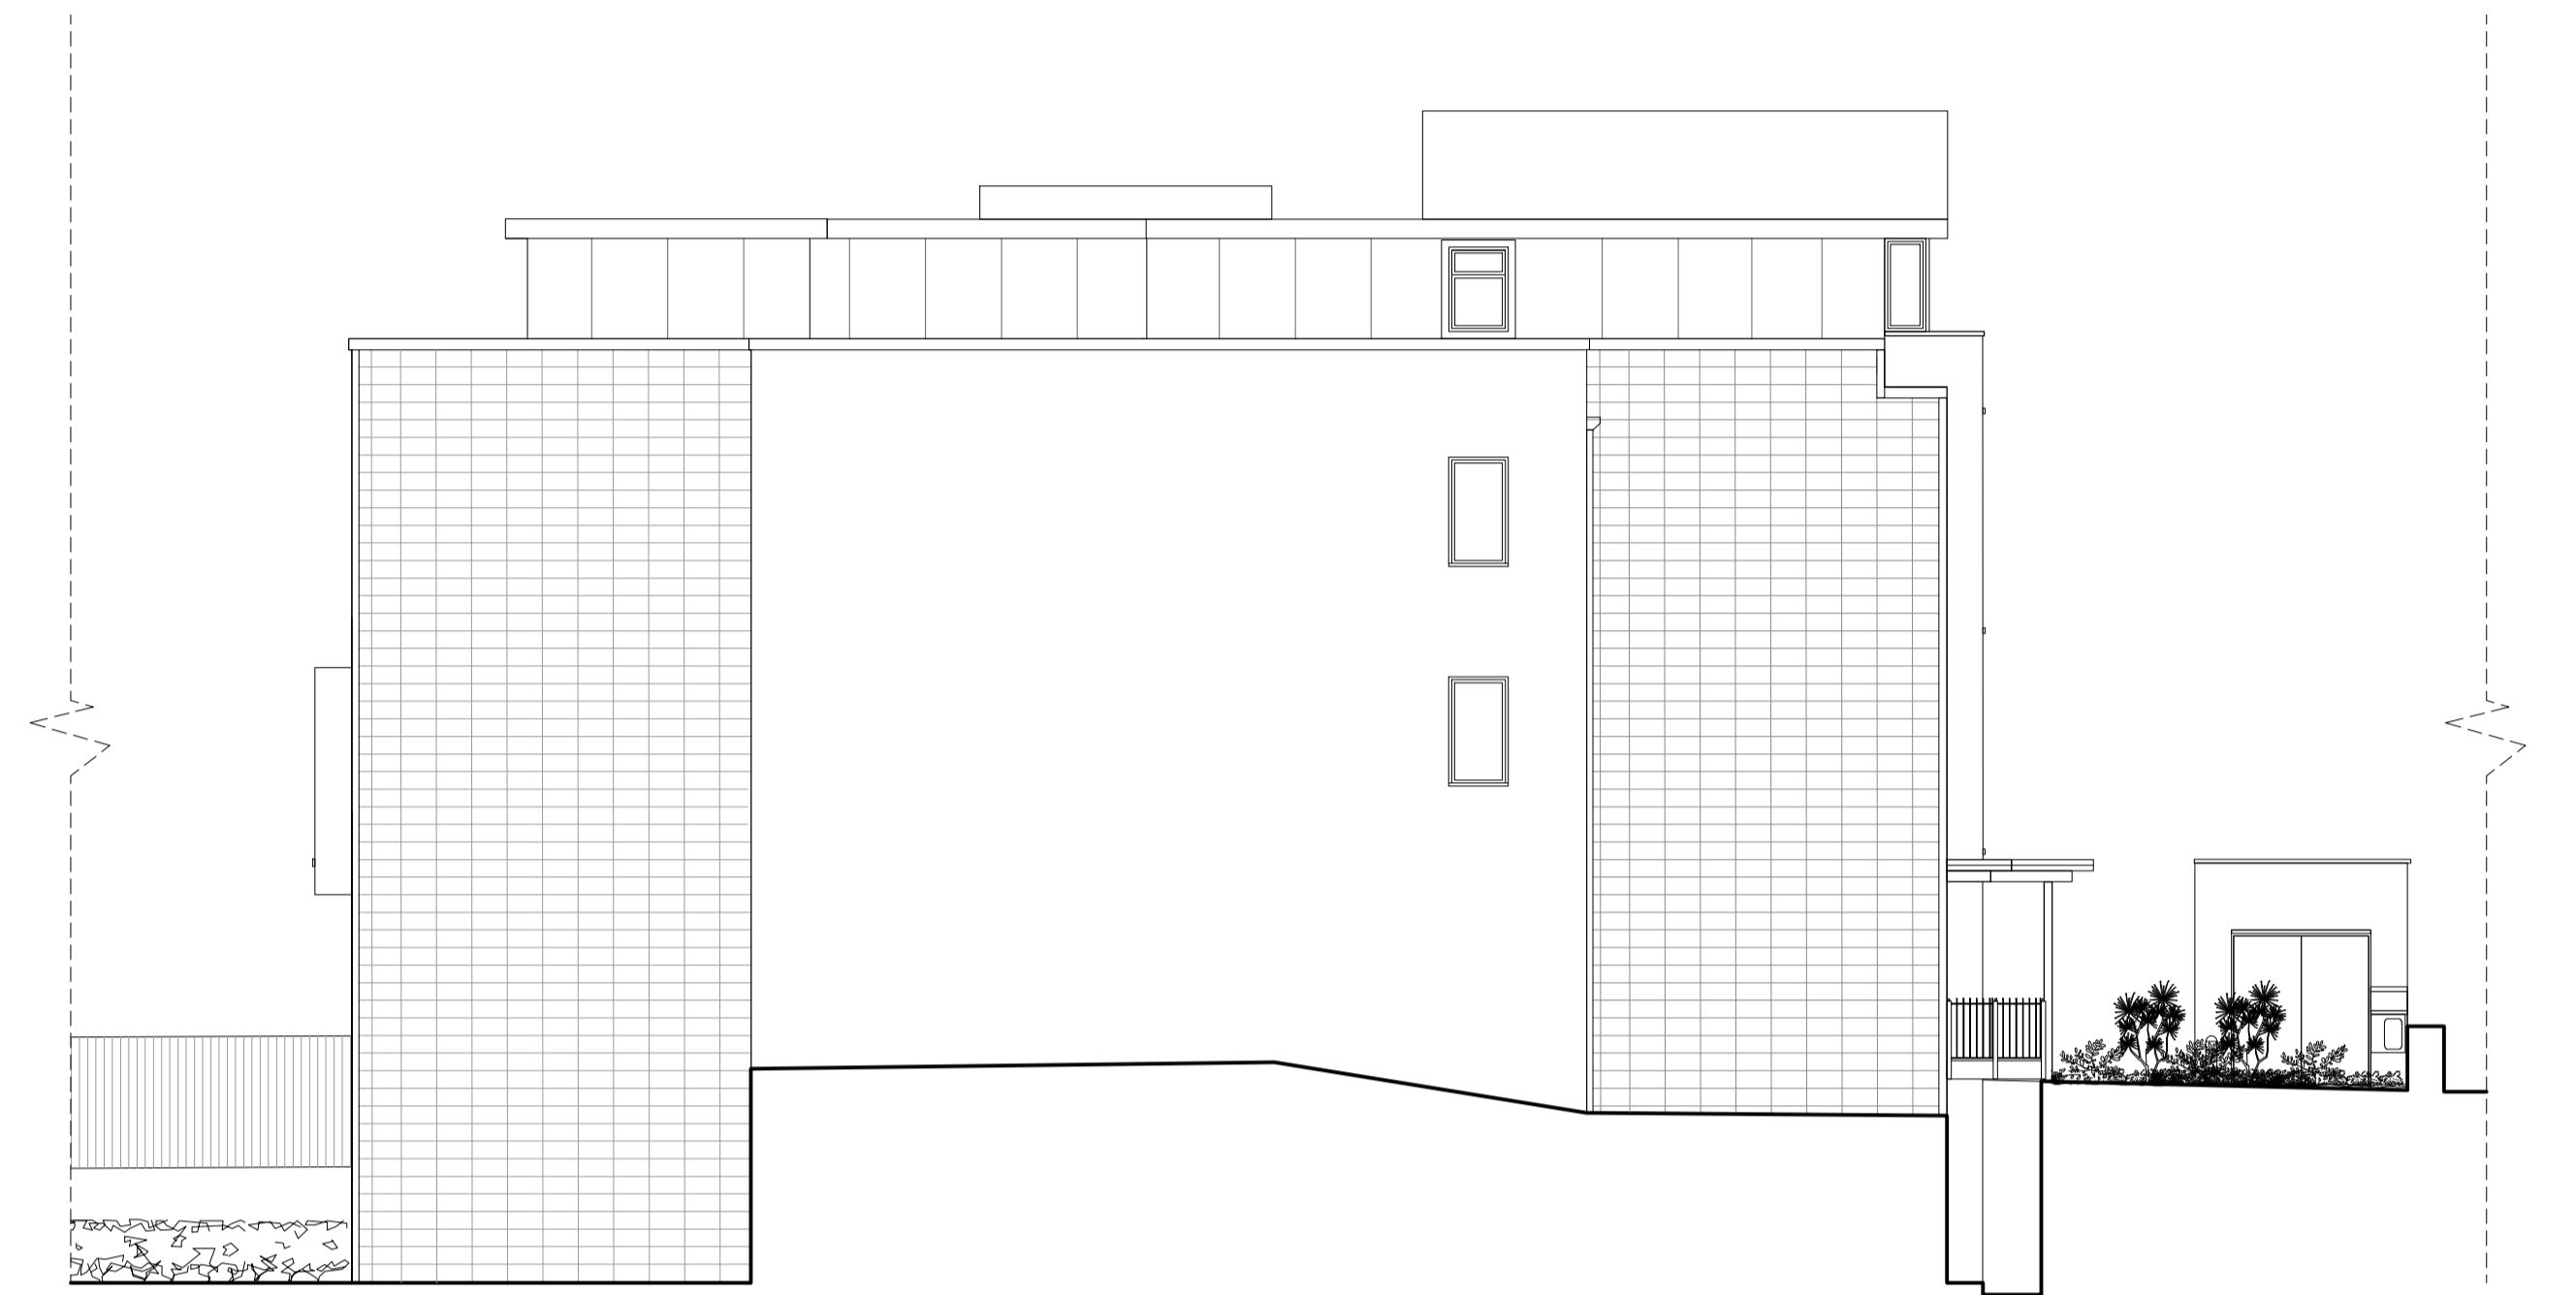

Existing East Elevation