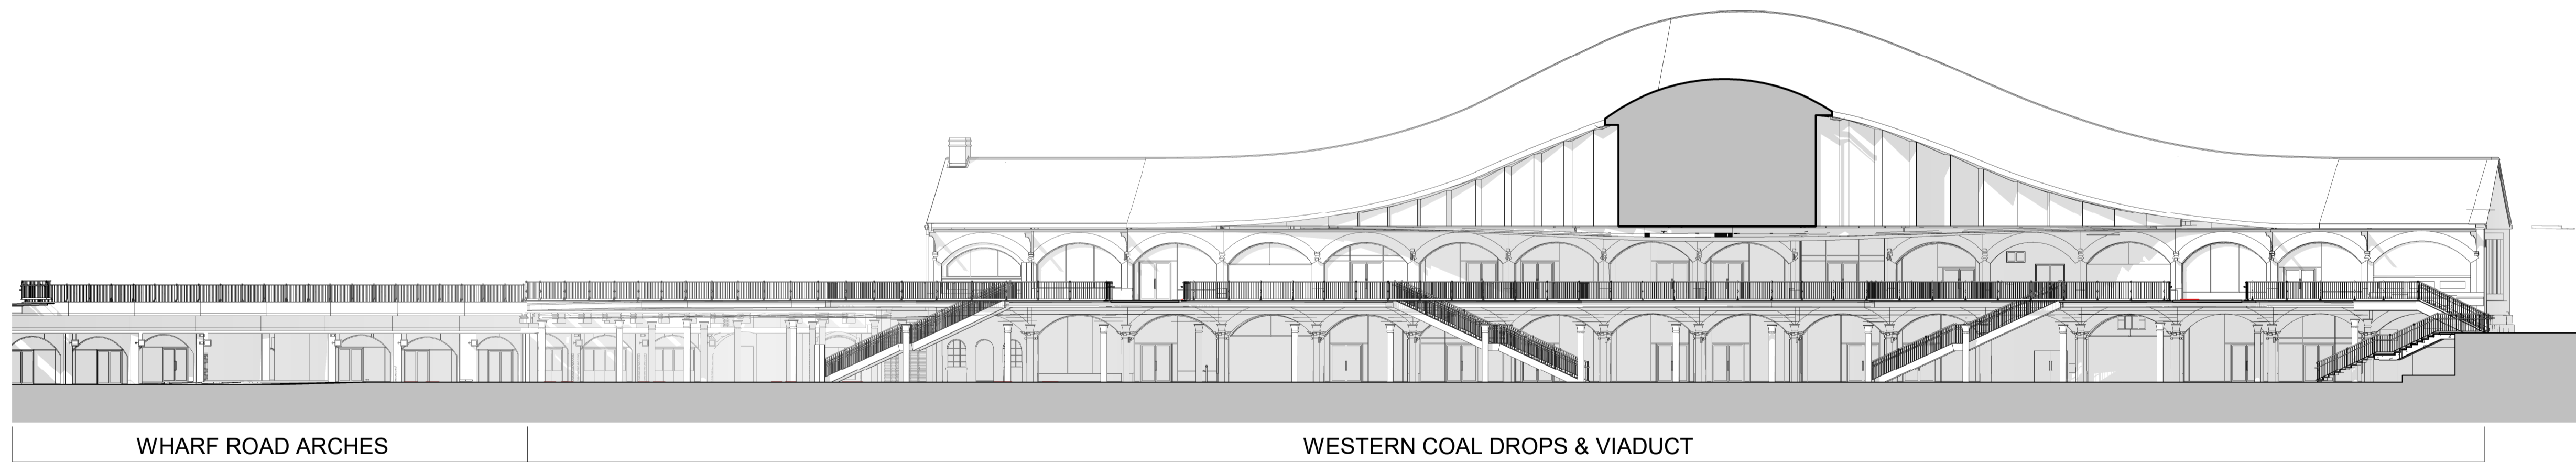

Scale in metres

Rev.	Date	Reason for issue	Issued by
P01	08/07/24	Planning Issue	SNHG

1 Context Elevation - East - Existing
1 : 250

Fathom Architects
+44 (0) 20 3151 1515
fathomarchitects.com

Project
Coal Drops Yard Pavilion

Title
Context Elevation - East - Existing

Scale	Paper size	Status
1 : 250	A1	S2
Drawing no.	Rev.	
0137-FA-00-ZZ-DR-A-1110	P01