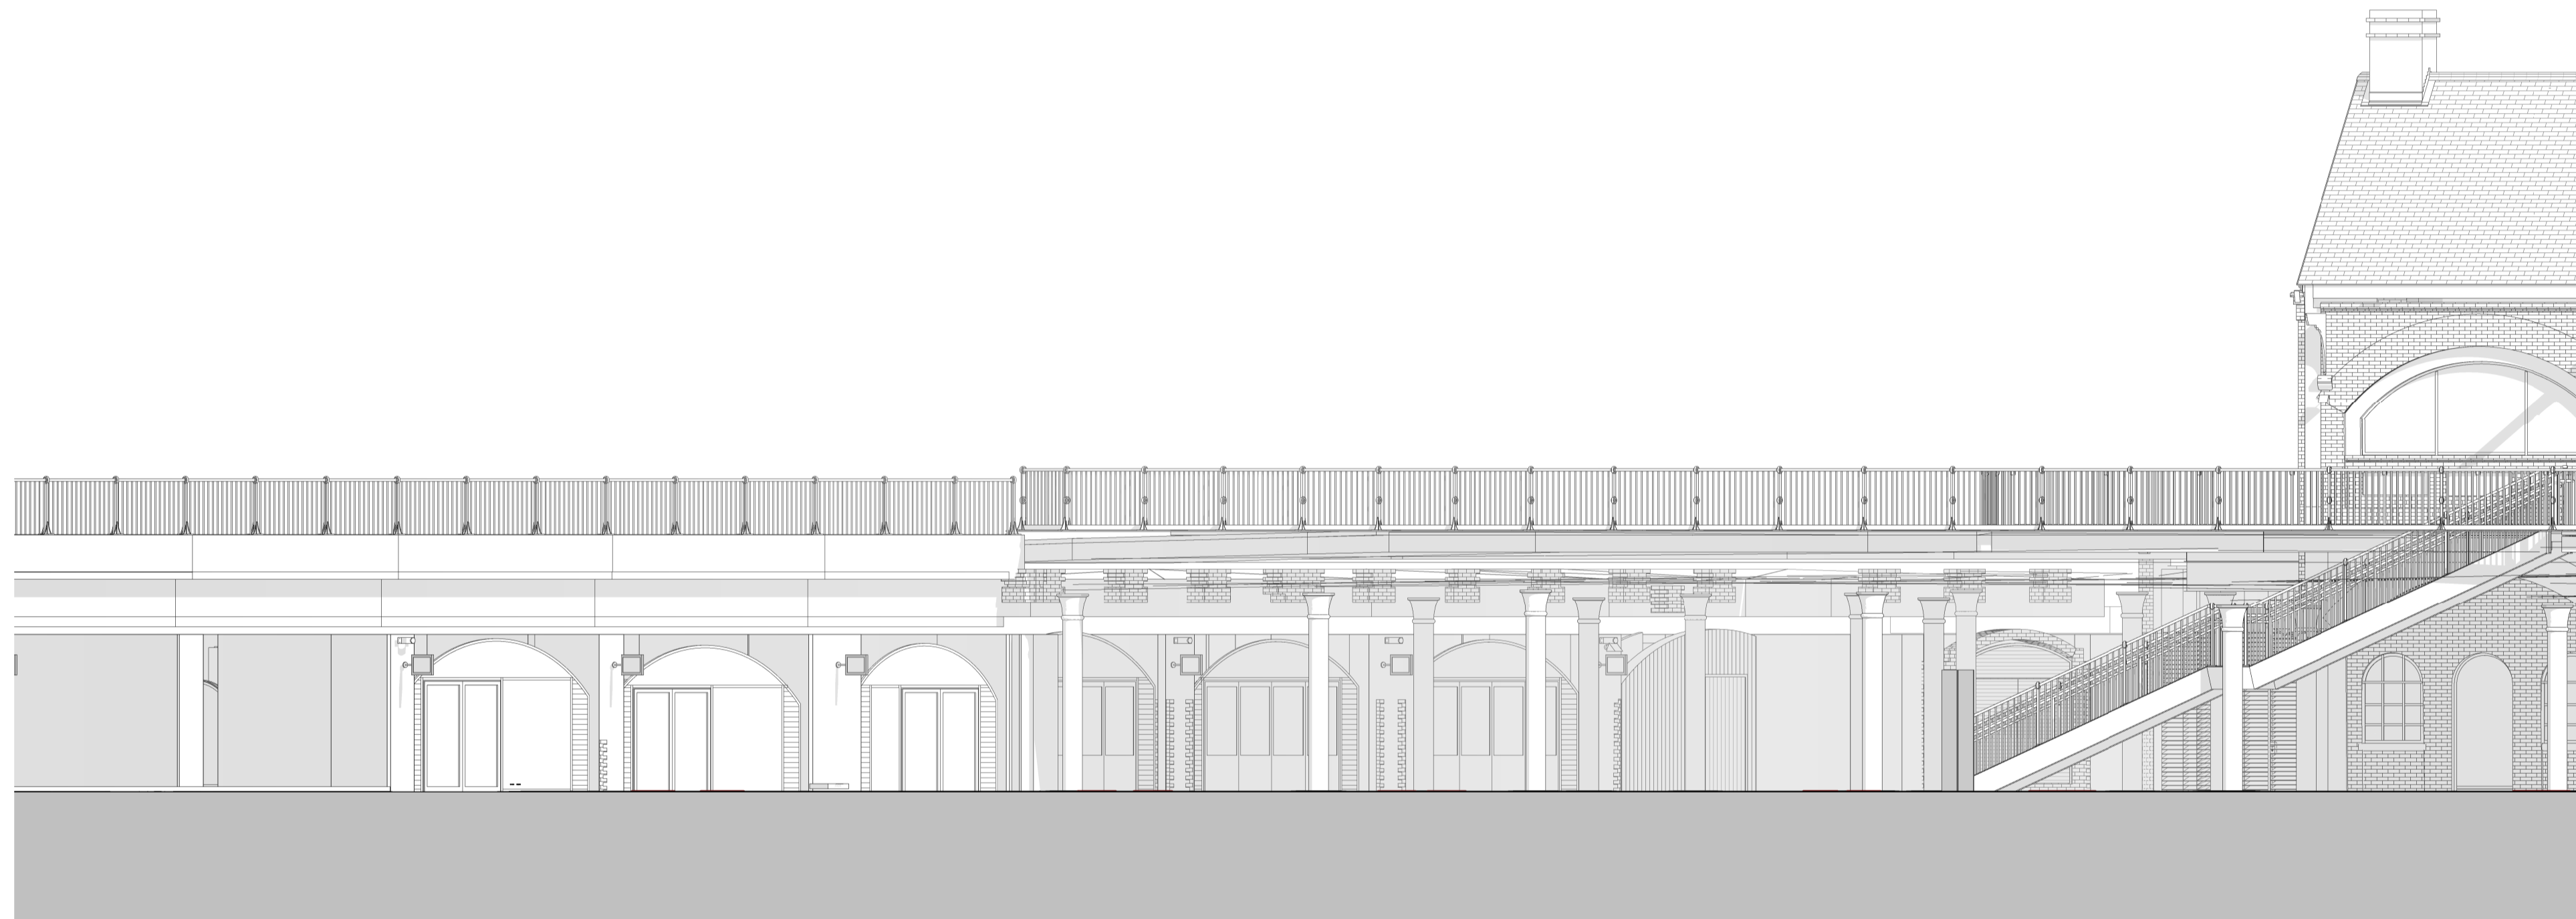

Scale in metres

Rev.	Date	Reason for issue	Issued by
P01	08/07/24	Planning Issue	SNHG

1 Elevation - East - Existing
1 : 100

Fathom Architects
+44 (0) 20 3151 1515
fathomarchitects.com

Project
Coal Drops Yard Pavilion

Title
Elevation - East - Existing

Scale	Paper size	Status
1 : 100	@ A1	S2
0137-FA-ZZ-00-DR-A-1100		P01