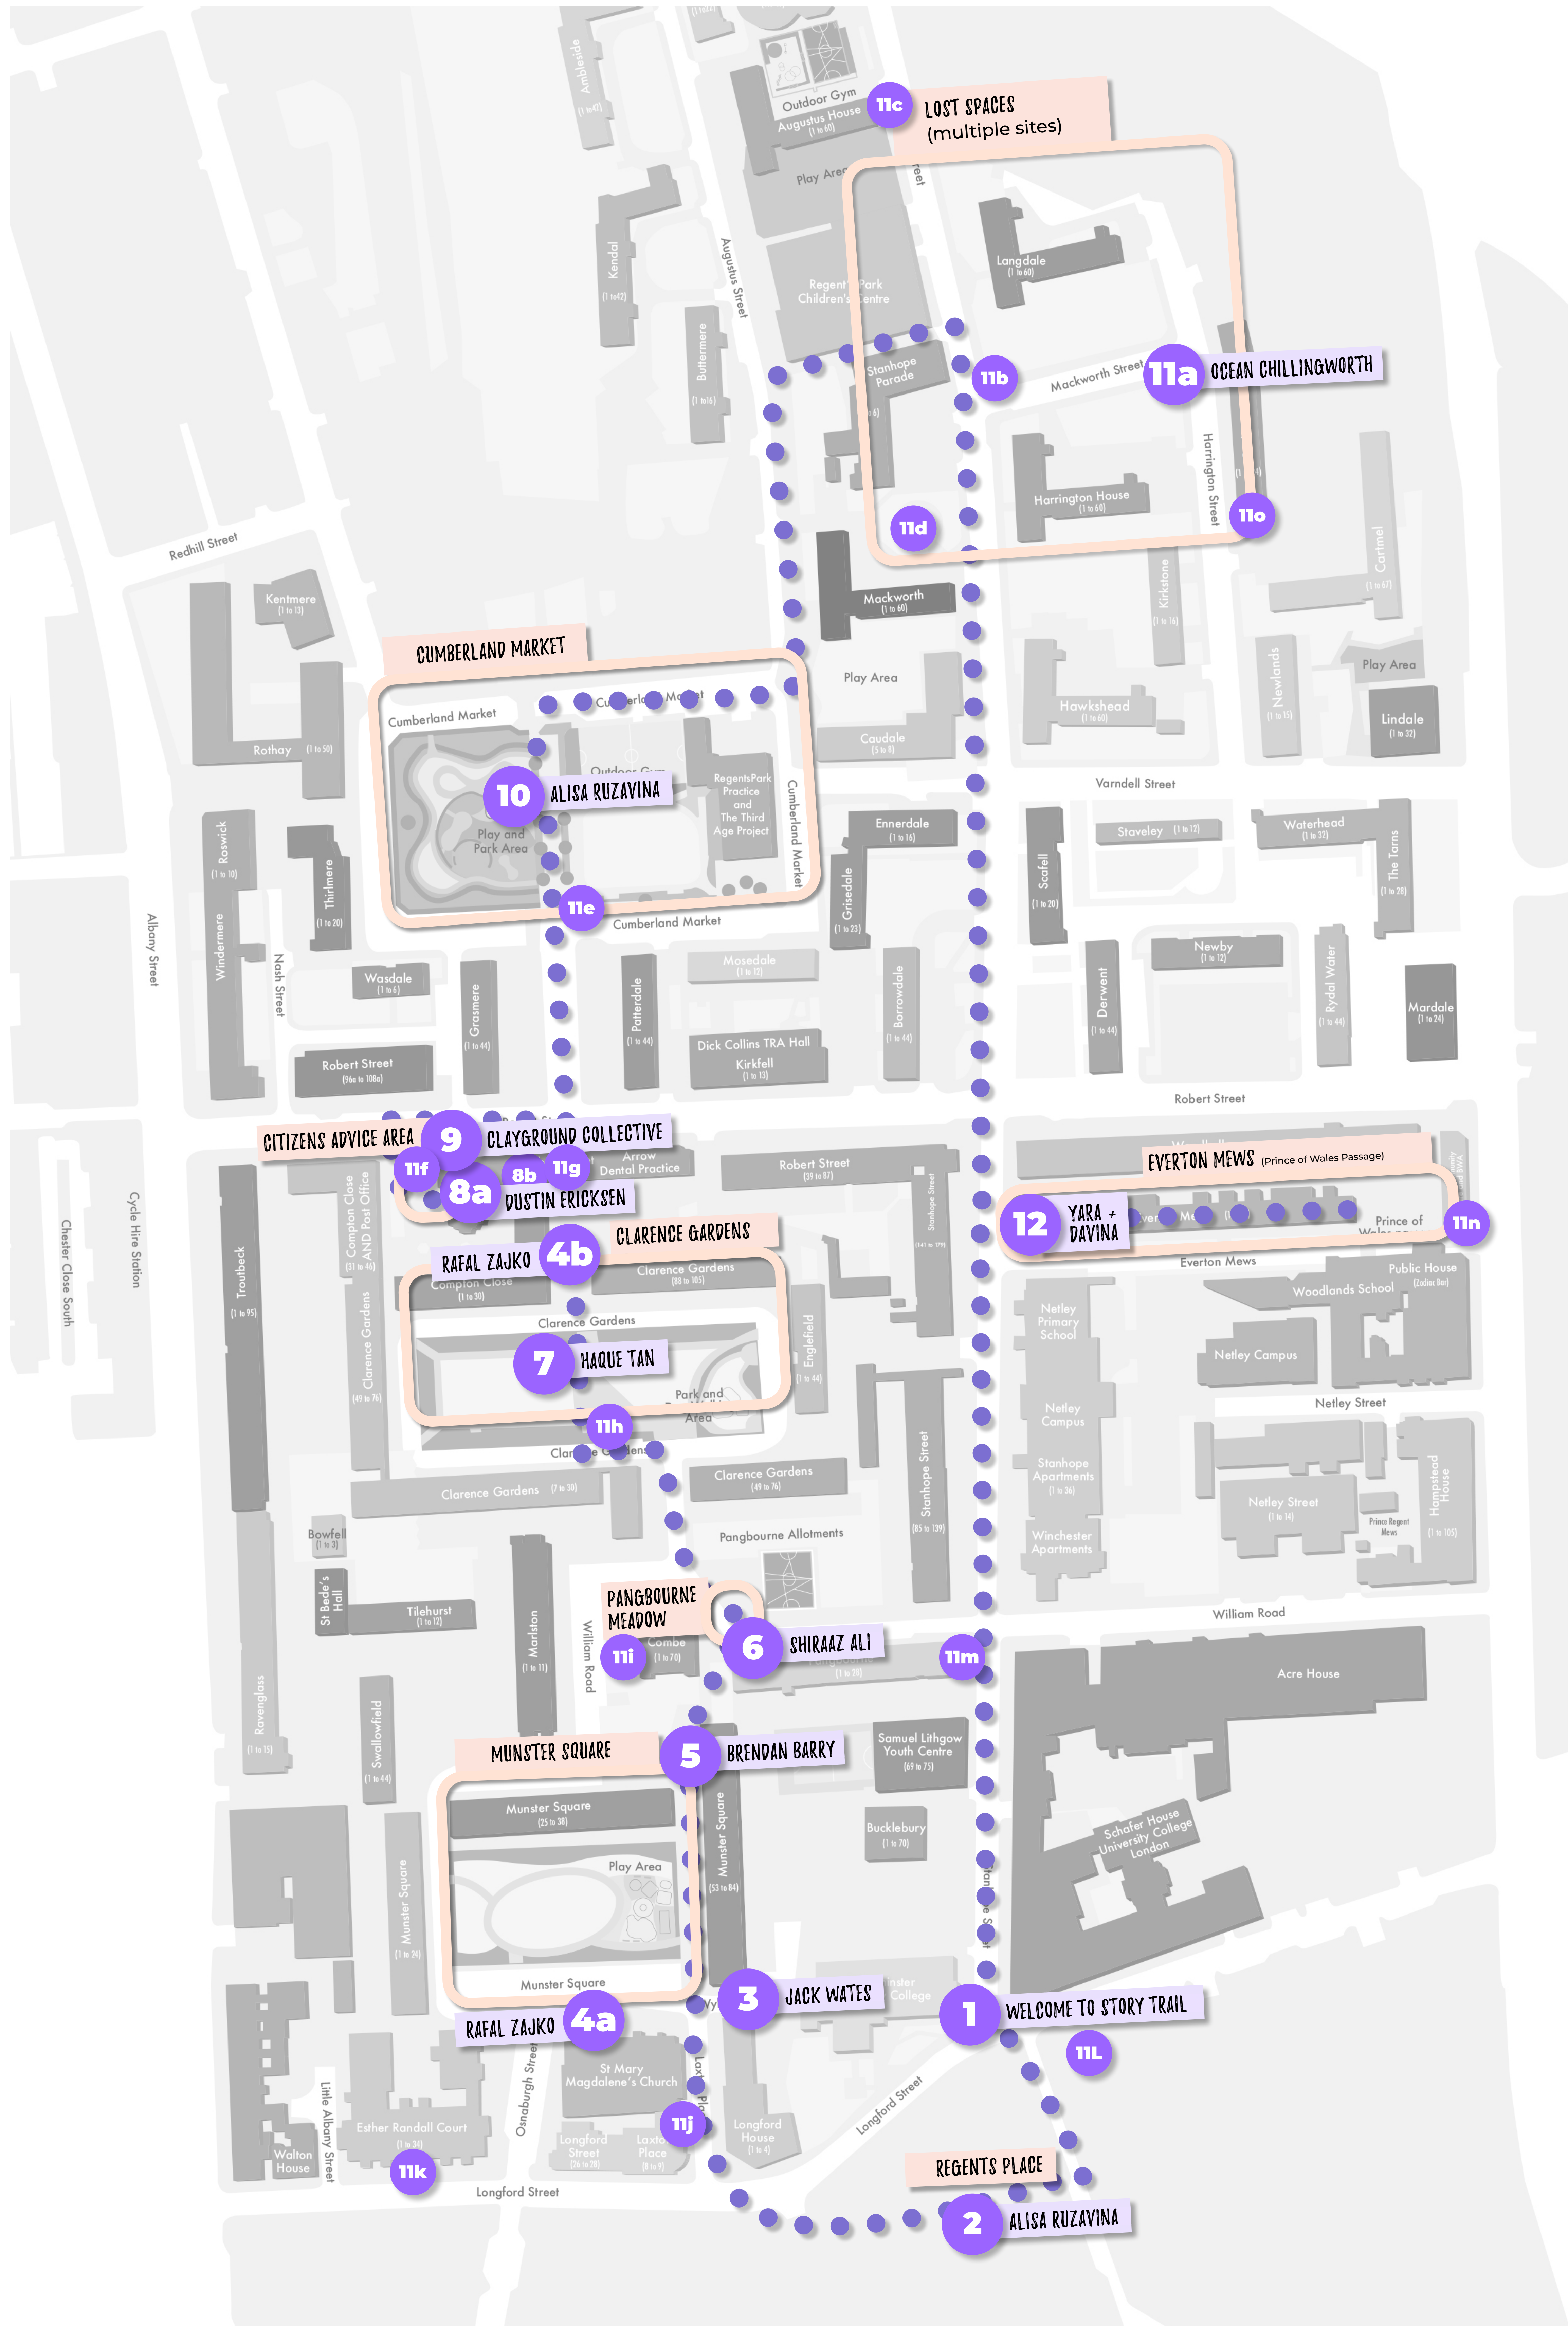

REGENT'S PARK STORY TRAIL - ARTIST SITES

KEY

- 5** Artwork / artist locations
- Main Story Trail Walking Route**