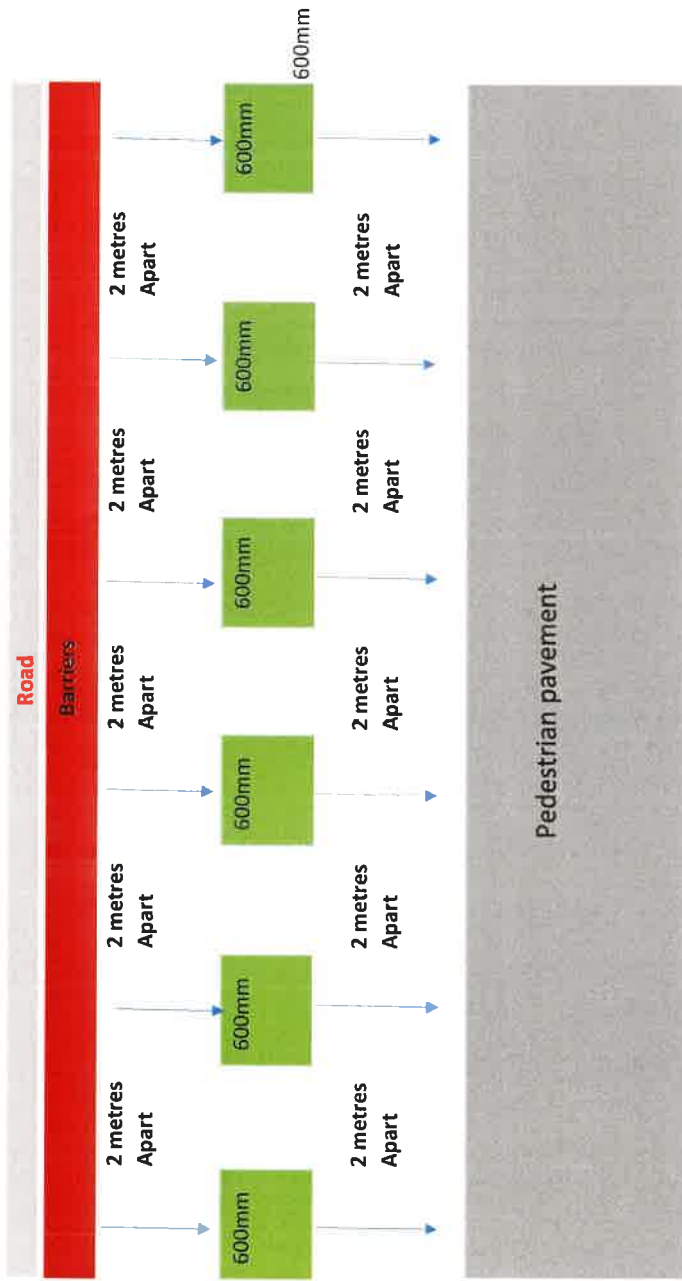

Andreas Restaurant Ltd T/A Ousia Pavement table plan

Key: Tables are rectangular, 600mm by 600mm

Outside of the restaurant

Ousia 40 Charlotte Street, London, W1T 2NW
Outside of the restaurant