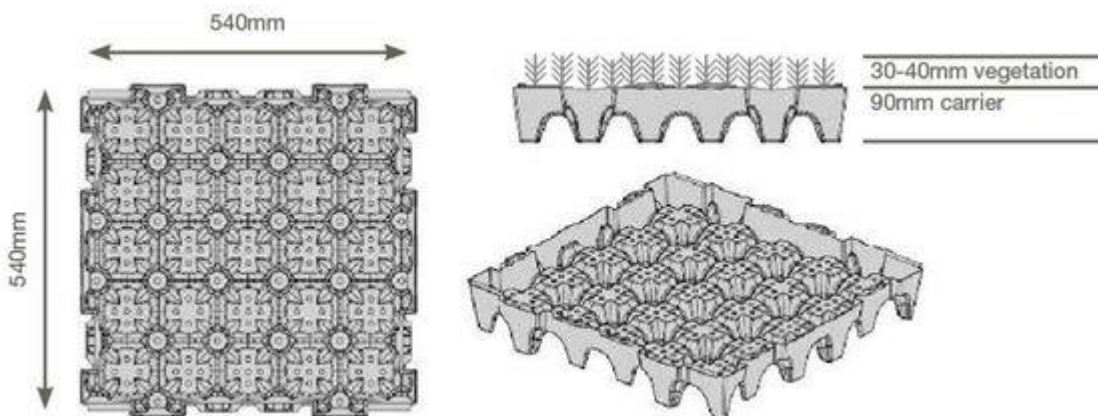

Sedum & Wildflower Green Roof

What is it?

The premium GrufeTile choice. The low maintenance and instant impact of our pre-grown Sedum & Wildflower GrufeTile's combined with seasonal interest makes them the ultimate bio-diverse [green roof](#). Your GrufeTile's will be supplied with established plant coverage, growing on 60mm 100% recycled growing media. The wildflowers and meadow grasses will burst into colour in the Spring and Summer and die back in Autumn and Winter however unlike a [Brown Wildflower roof](#), the Sedum's will continue to grow all year keeping the roof green and visually attractive. The GrufeKit has a saturated weight of 75kg per m2.