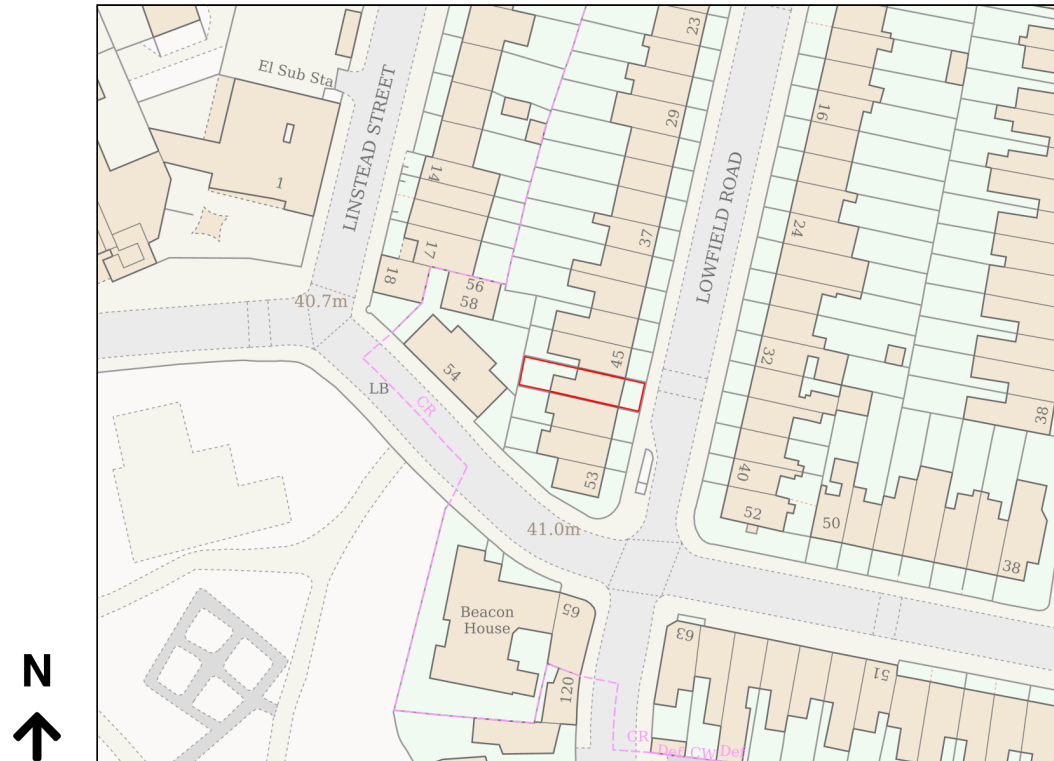

Location Plan

Site Address: 47, Lowfield Road, London, NW6 2PP

Date Produced: 16-Jul-2024

Scale: 1:1250 @A4

Planning Portal Reference: PP-13117726v1