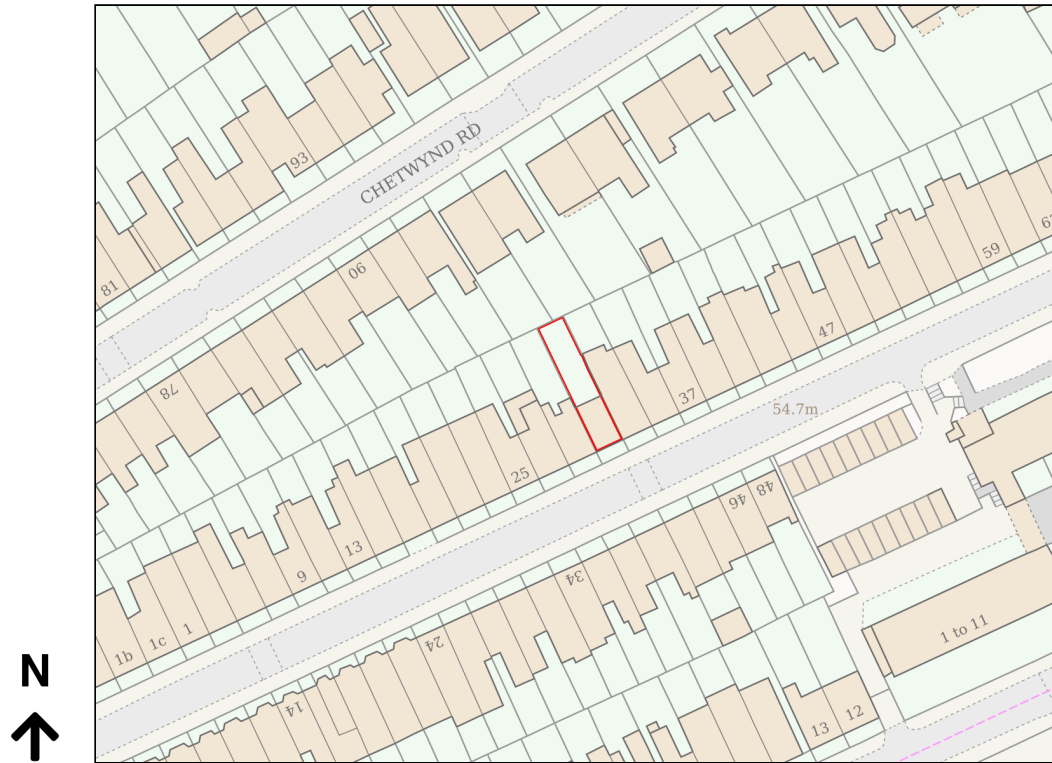

Location Plan

Site Address: 31, Spencer Rise, London, NW5 1AR

Date Produced: 16-Jul-2024

Scale: 1:1250 @A4

Planning Portal Reference: PP-13247673v1