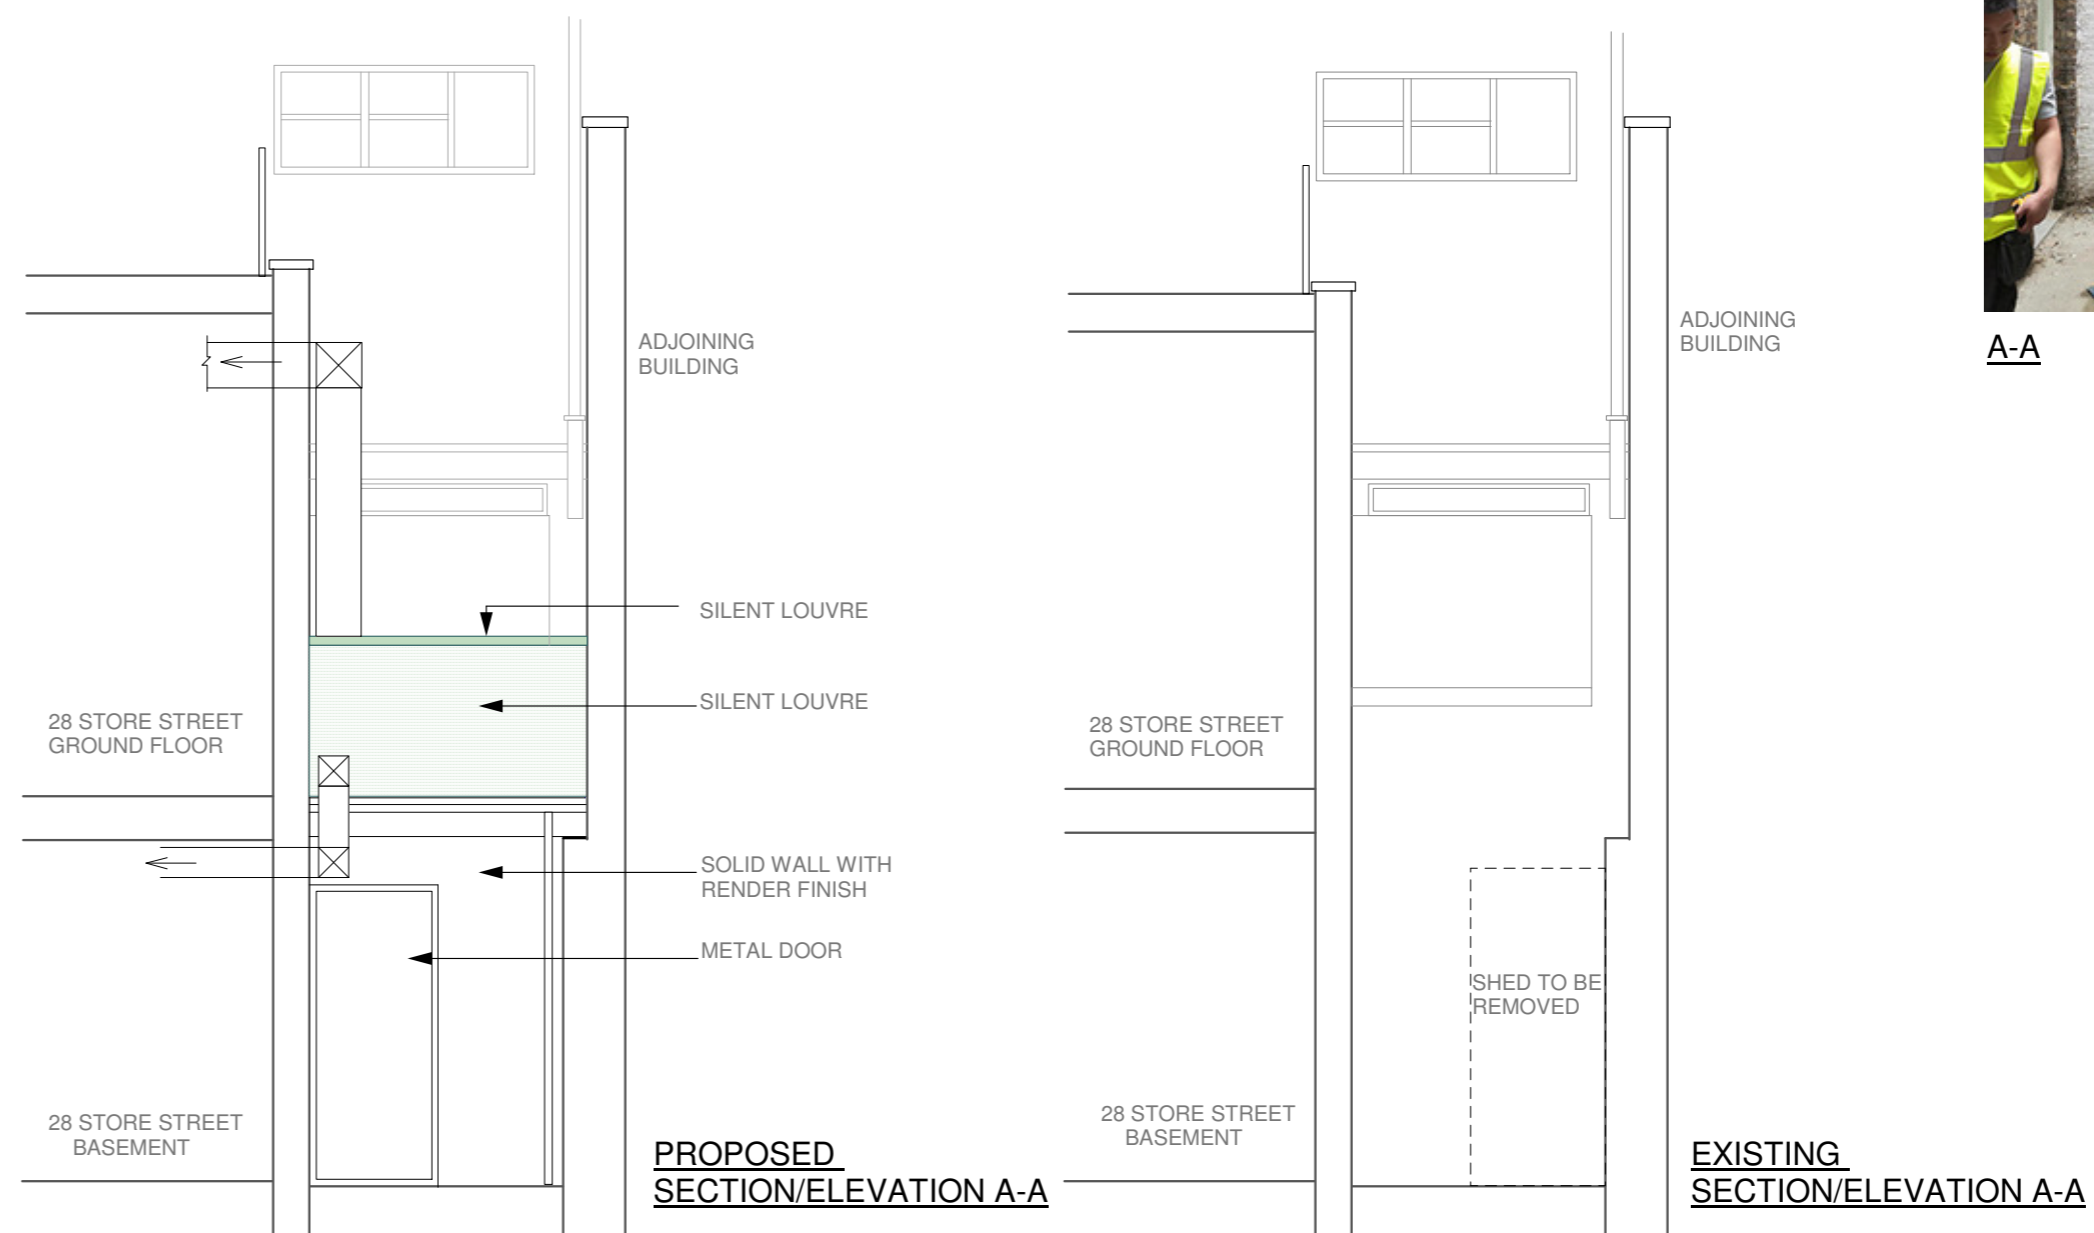

**B-B**

**A-A**

**A-A**

**NEW IMAGE DESIGN**  
 2A Tiverton Road  
 London N18 1DW  
 Tel: 02083456883

Project Site:  
**28 Store Street,  
 Fitzovia, WC1E 7BS**

Client:  
**HeySun Ltd**

Drawing Title:  
**Section/Elevations**

Drawing No.:  
**634(a)/PL/05**

Date: May/2024 Scale: 1:50 @ A2 Rev: -