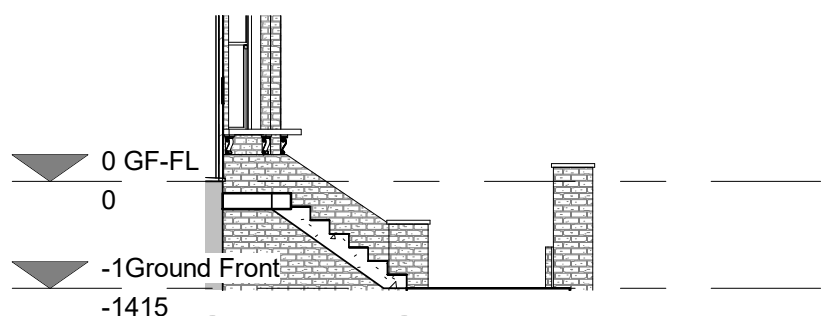

Original Front Elevation
1 : 100

Street scene

Existing Steps

Steps Section
1 : 100

				PROJECT 6 Crossfield Road Belsize Park London NW3 4NS		CLIENT Fabrizio Baicchi	
				SHEET Original Front Elevation		Date 12/07/24	Project number
CODE	STATUS	SUITABILITY DESCRIPTION	PURPOSE OF ISSUE	Drawn by Author	DRWAING NUMBER A3-01		REV
				Checked by Checker			