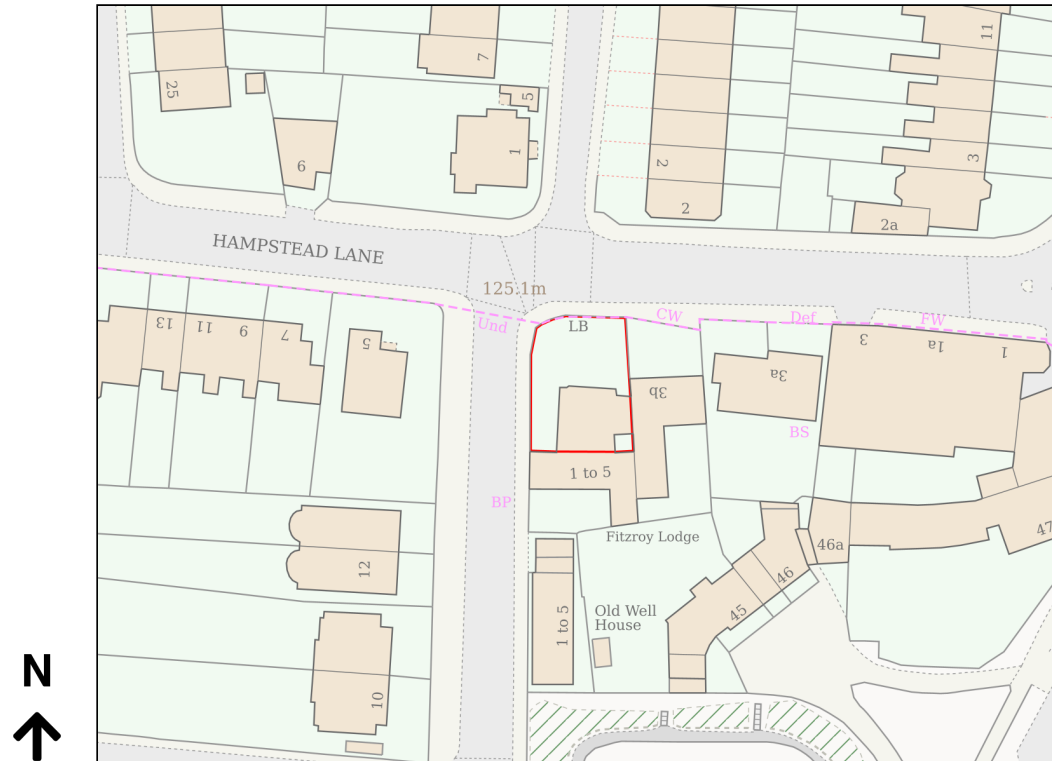

Location Plan

Site Address: Flat 1-2, Fitzroy Lodge, The Grove, London, N6 6LH

Date Produced: 11-Jul-2024

Scale: 1:1250 @A4

Planning Portal Reference: PP-13232738v1