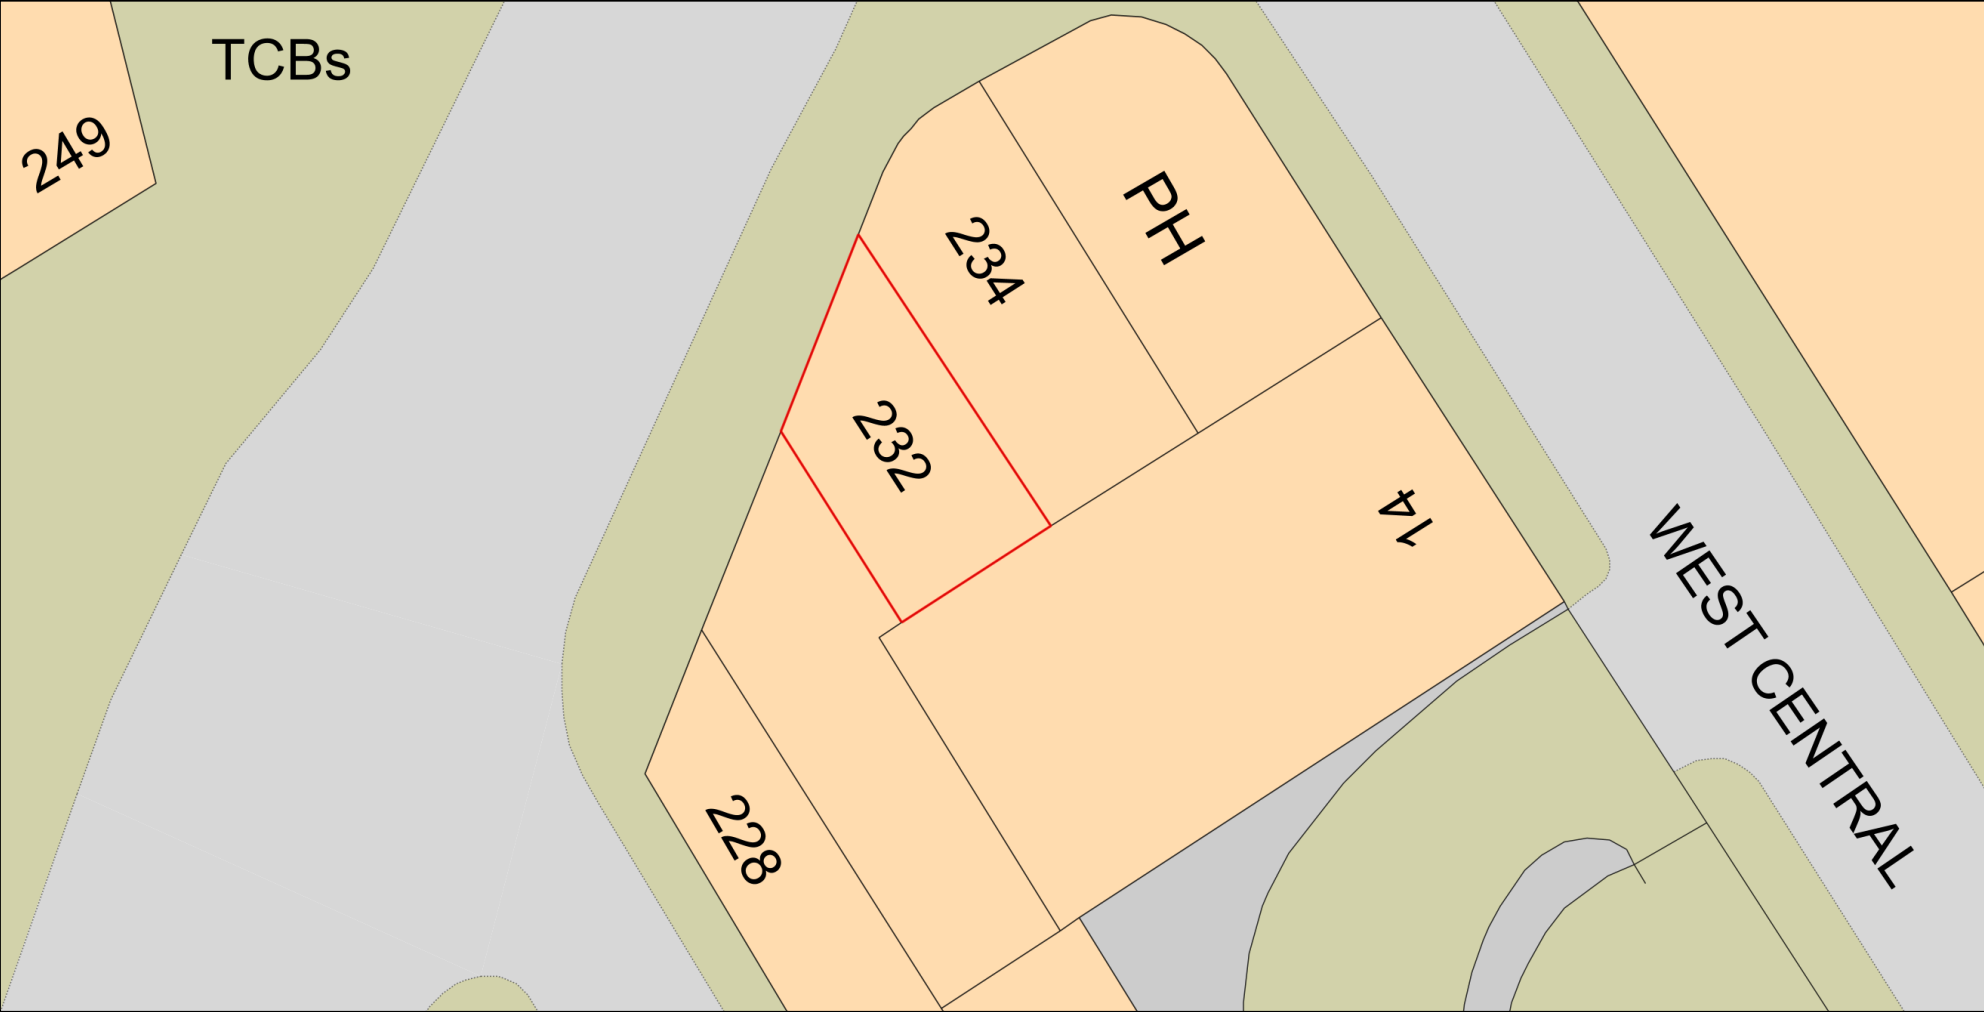

Location Plan

Plan Produced for: Location
Date Produced: 09 Jul 2024
Plan Reference Number: TQRQM24191101505703
Scale: 1:200 @ A4