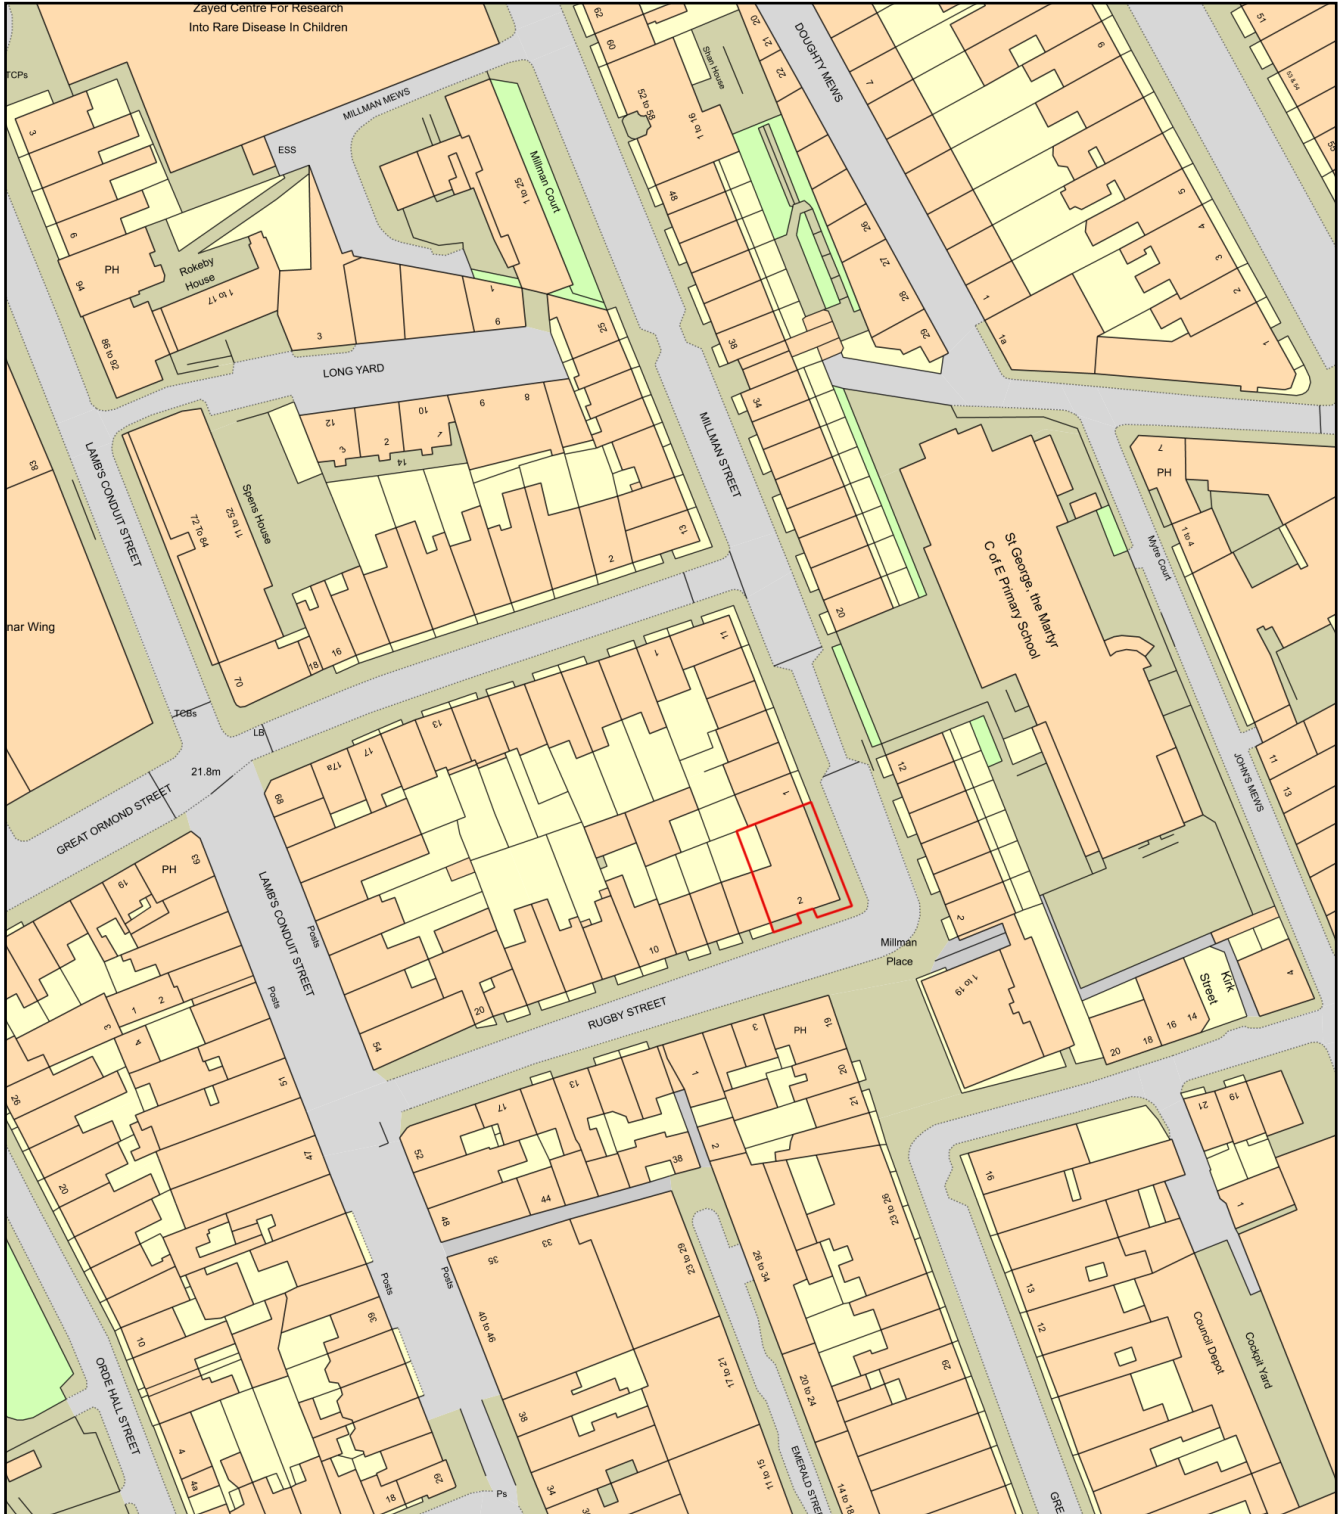

Site Location Plan

Plan Produced for: Rugby School

Date Produced: 27 Jun 2024

Plan Reference Number: TQRQM24179082402995

Scale: 1:1250 @ A4