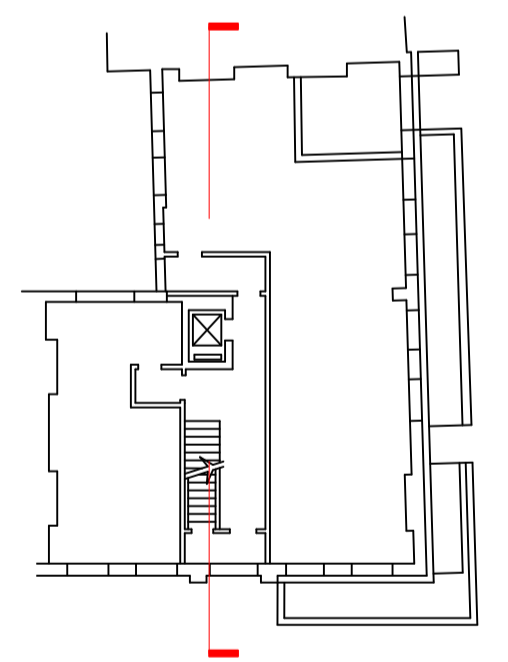

KEY

revision	date	check	description