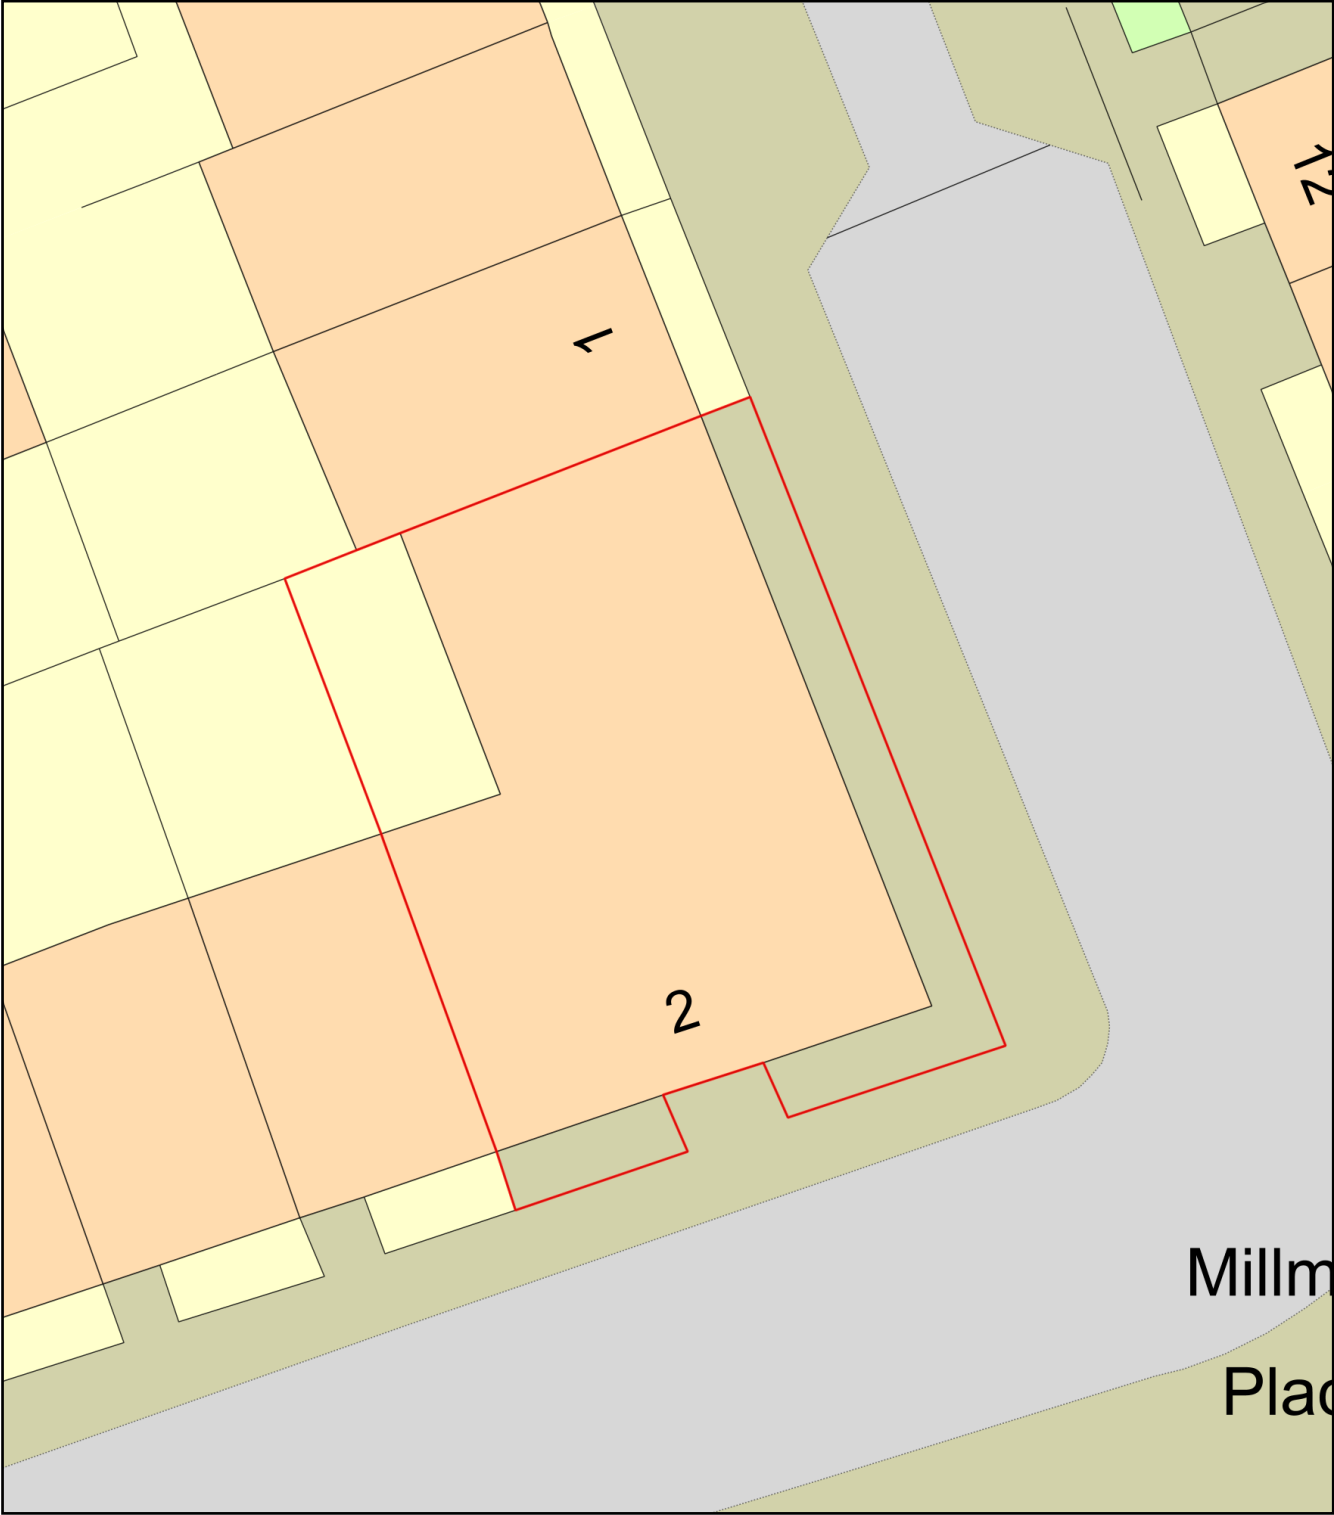

Block Plan

Plan Produced for: Rugby School

Date Produced: 27 Jun 2024

Plan Reference Number: TQRQM24179082624029

Scale: 1:200 @ A4