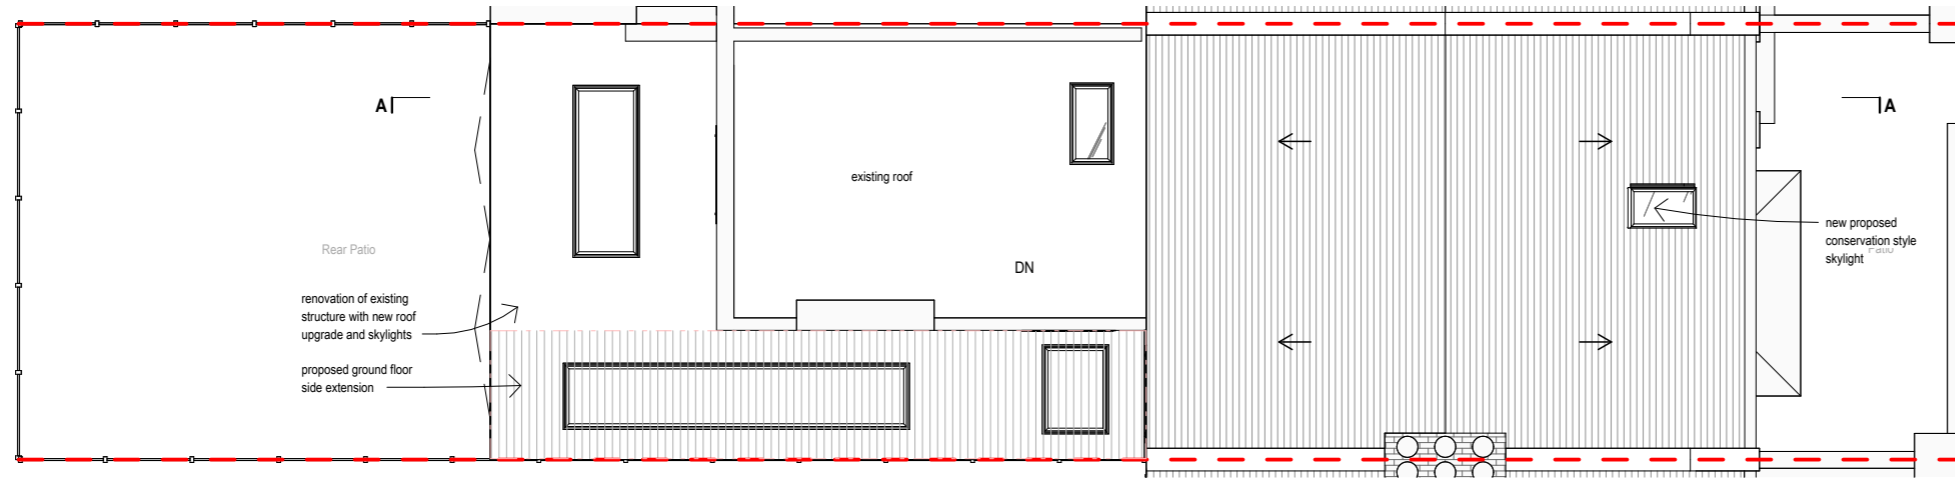

Existing Roof Plan

Proposed Roof Plan

111 Constantine rd
109 Constantine rd
107 Constantine rd

Constantine rd

PROJECT
CONSTANTINE ROAD
ADDRESS
CONSTANTINE ROAD
DRAWING TITLE
EXISTING&PROPOSED ROOF PLANS

SCAL 1:100 @A3
DATE 07/06/24
DWG Code
DWG NO. D105_