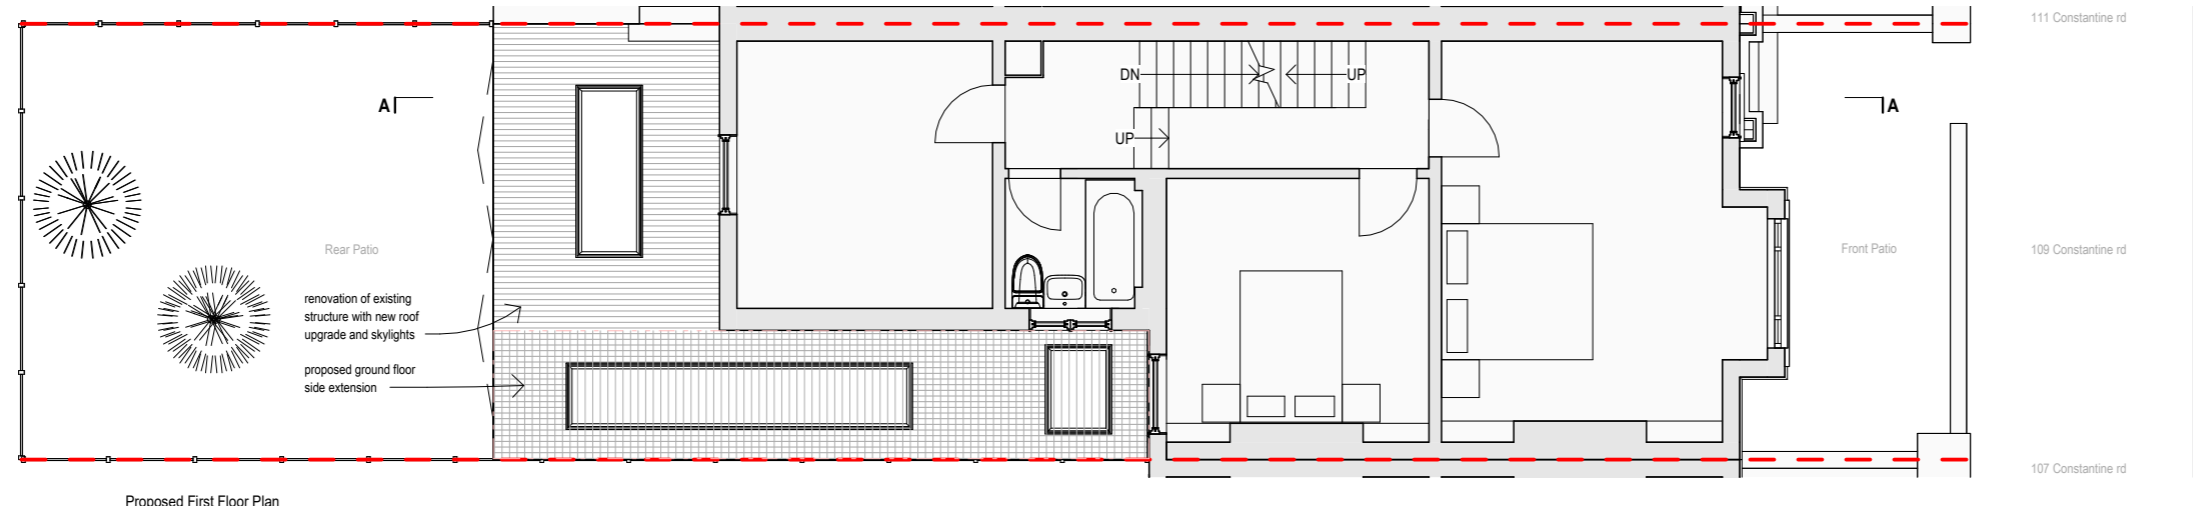

Existing First Floor Plan

Proposed First Floor Plan

PROJECT  
CONSTANTINE ROAD  
ADDRESS  
CONSTANTINE ROAD  
DRAWING TITLE  
EXISTING&PROPOSED FF PLANS

SCAL 1:100 @A3  
DATE 07/06/24  
DWG Code  
DWG NO. D102  
www.hampsteadarchitects.com 663 Finchley Road, Hampstead, NW2 2HN T - 02074356231