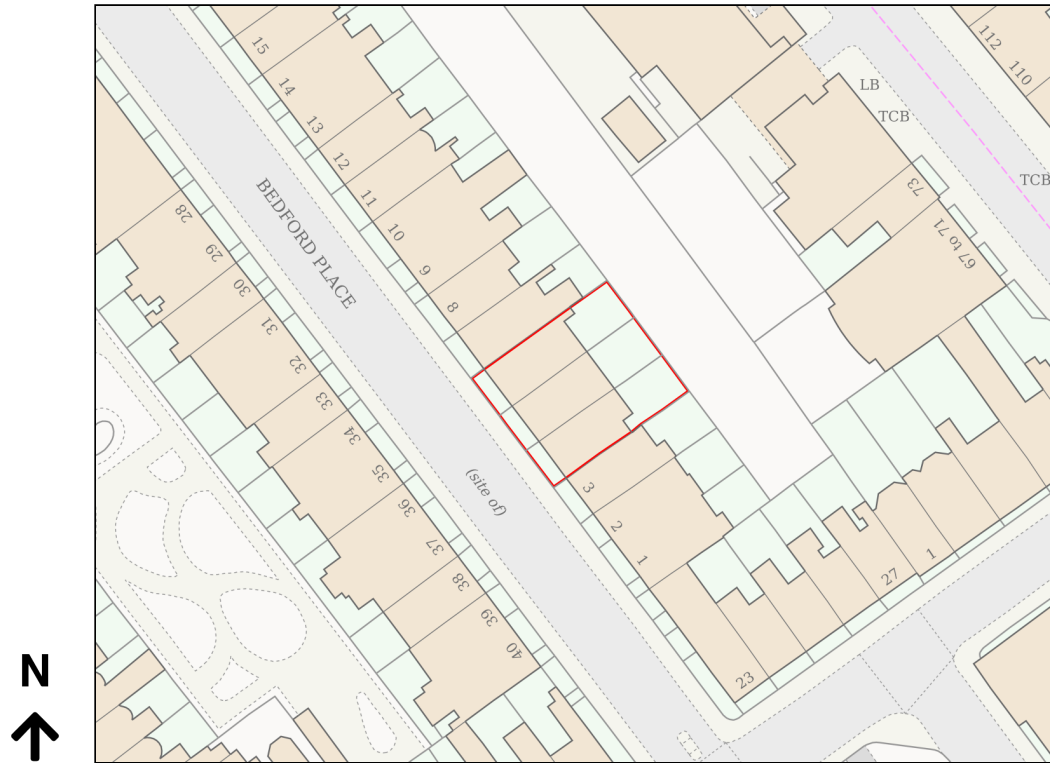

Location Plan

Site Address: 4-6, Bedford Place, London, WC1B 5JD

Date Produced: 05-Jul-2024

Scale: 1:1250 @A4

Planning Portal Reference: PP-13214317v1