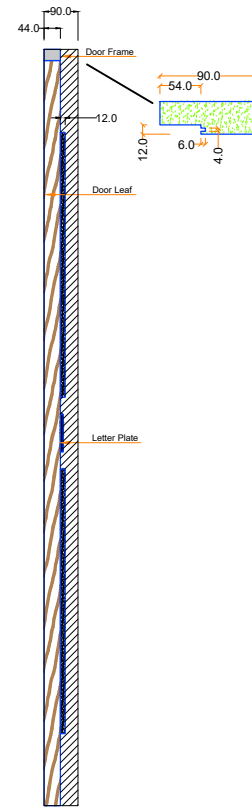

Elevation

Plan section

Side View

PREPARED BY: KBH HAUS	
DRAWING TITLE : KBH HAUS Timber firedoor (Without Glass panel)	
Drawing Scale : 1:20	Date : 26-06-2024
Units : mm	Revision No. : P3
Paper size: A4	Sheet No. : 1 / 1