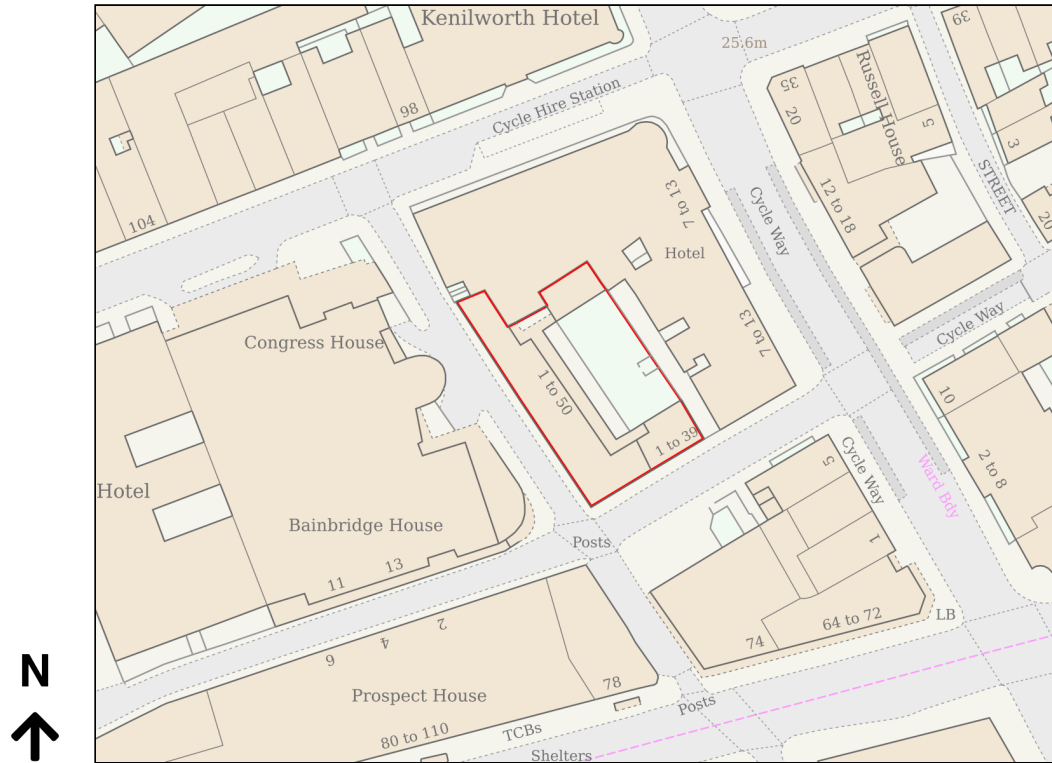

Location Plan

Site Address: Parnell House, Streatham Street, London, WC1A 1JB

Date Produced: 05-Jul-2024

Scale: 1:1250 @A4

Planning Portal Reference: PP-13120423v1