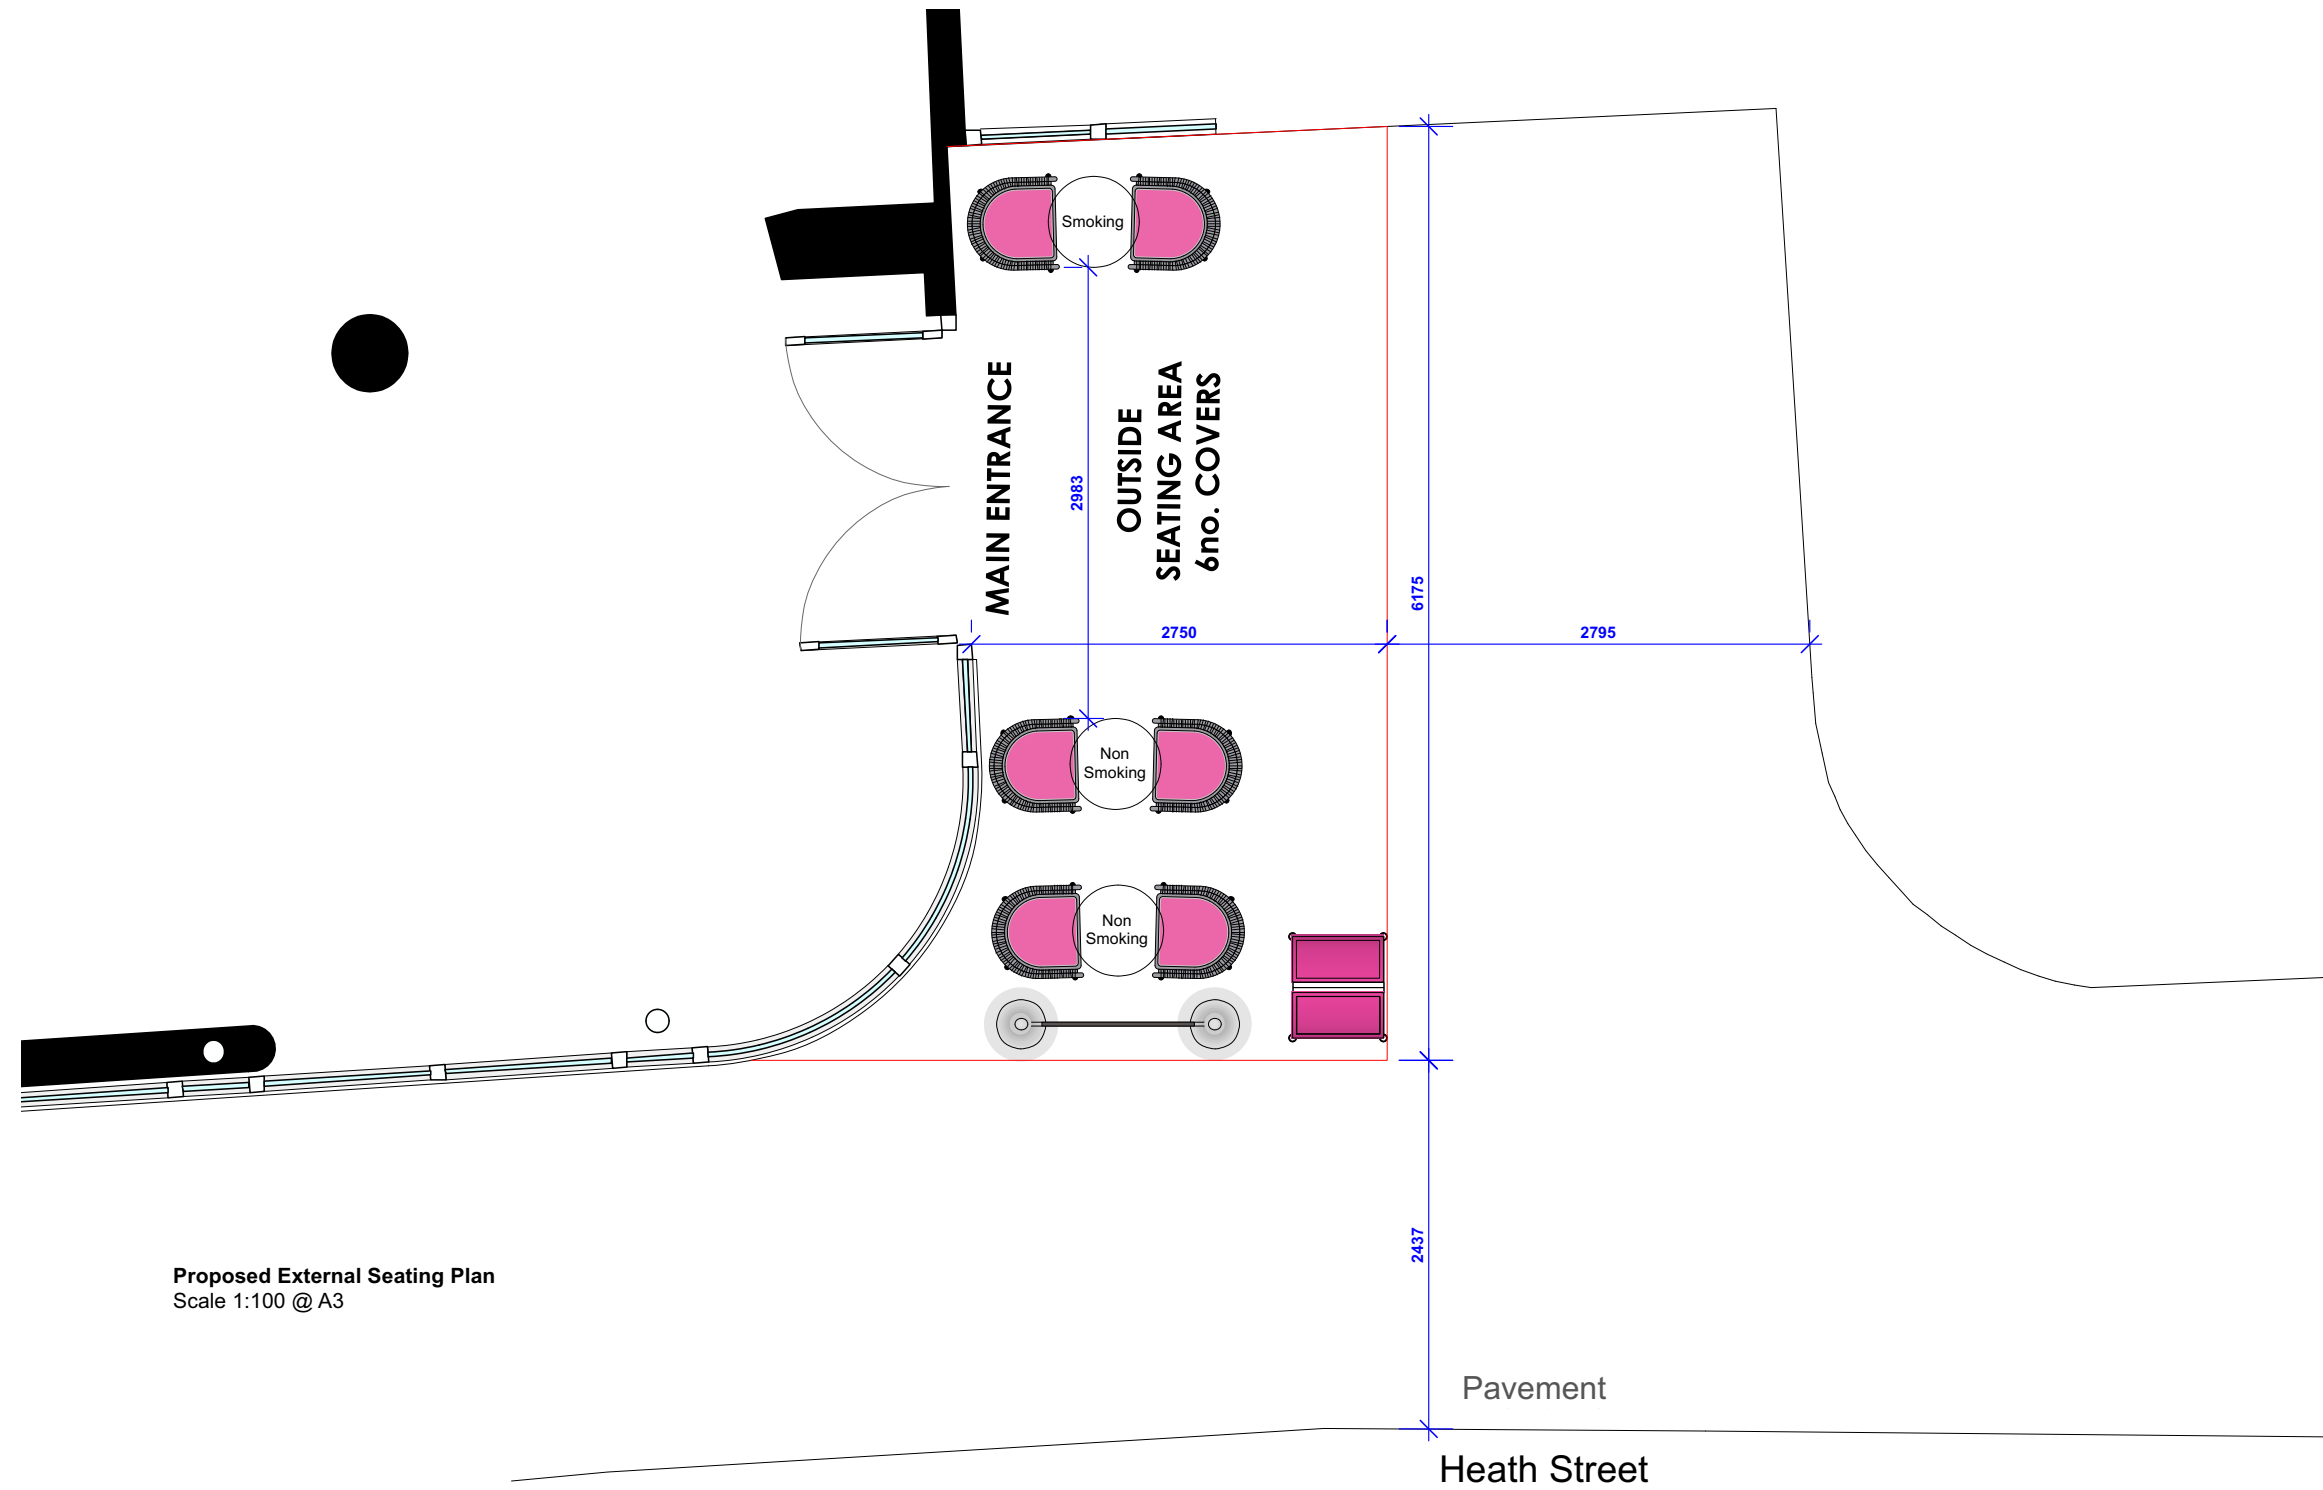

Proposed External Seating Plan

Proposed External Seating Plan
Scale 1:100 @ A3

Existing Photos - Pedestrian Street, existing external seating

EXTERNAL FURNITURE: Total covers: 6no

Exterior Chairs
Arena eden chairs in light grey
(Quantity 6no)

Small Exterior Tables
700mm dia
Bespoke pure white trespas top on
brushed stainless steel flip top bases
(Quantity 03no)

Exterior Canvas Seat Barriers
1200mm wide
Supplier: Smart screen fabric banners
double sided white & pink artwork printed
on black canvas by Breeze Freezer
(Quantity 01no)

Project Address:
Hamstead
58-62 Heath Street,
London, NW3 1EN

Drawing Title:
**Proposed External Seating Plan
Ground Floor**

Drawn By:	Scale:	Date:	Rev Date:
BB	1:50 @ (A3)	04.07.24	-

Drawing No:	Revision:
GA 01	-