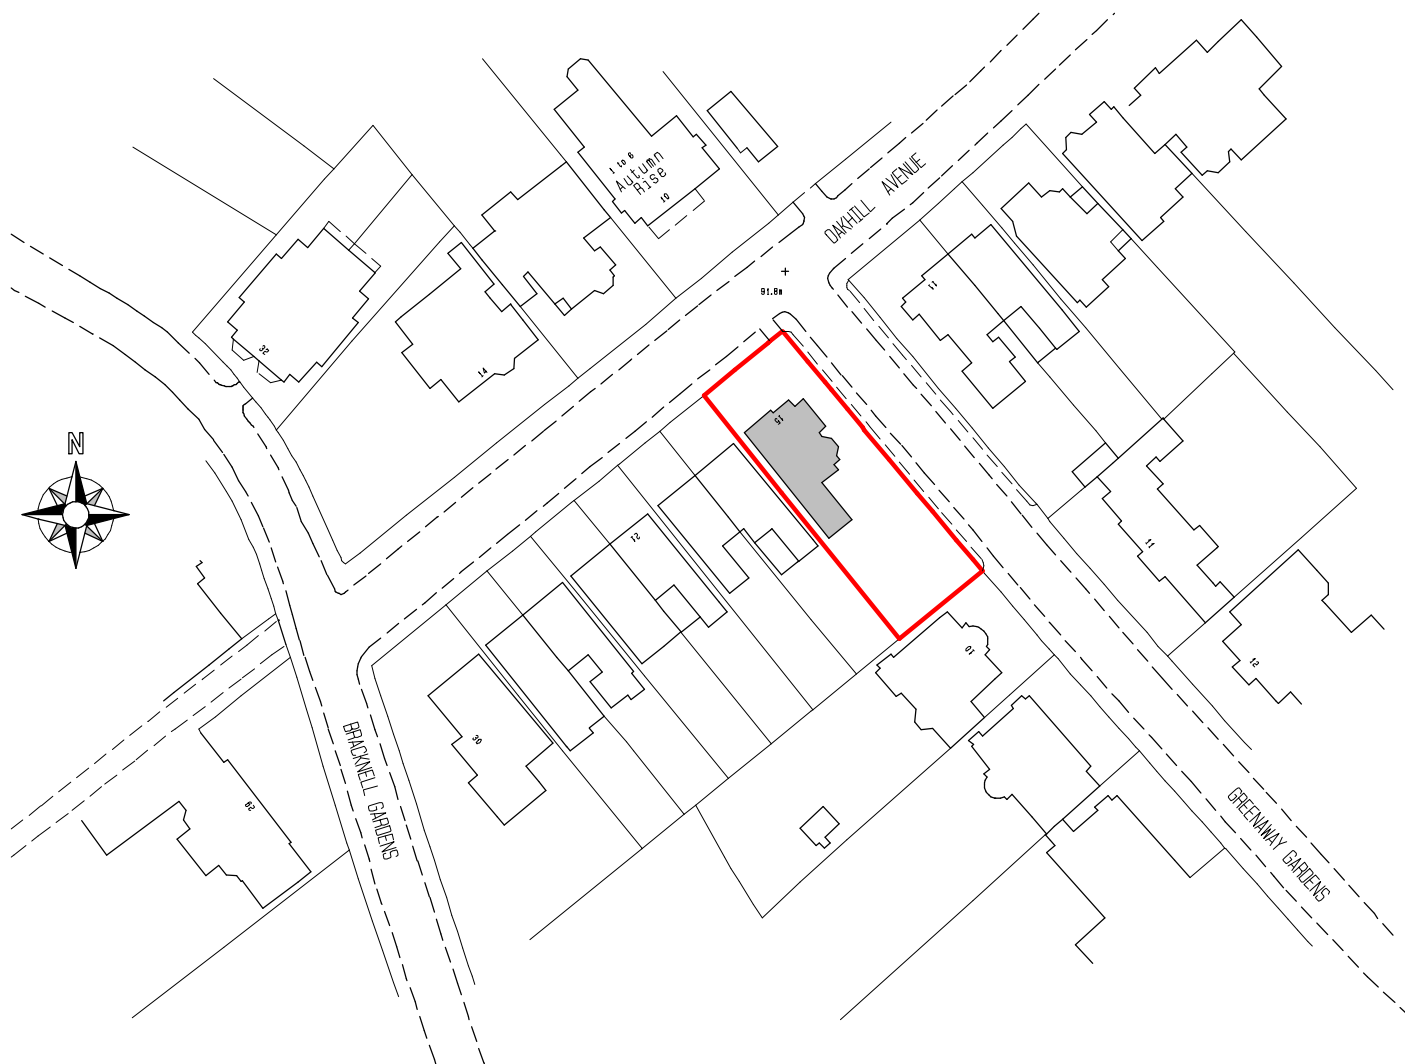

Scale 1/1250

Size A4

15 Oakhill Avenue, Camden Town, NW3 7RD.

1/1250 Bar Scale

Location Plan

Crown Copyright,
All rights reserved,
Licence No ES100004406