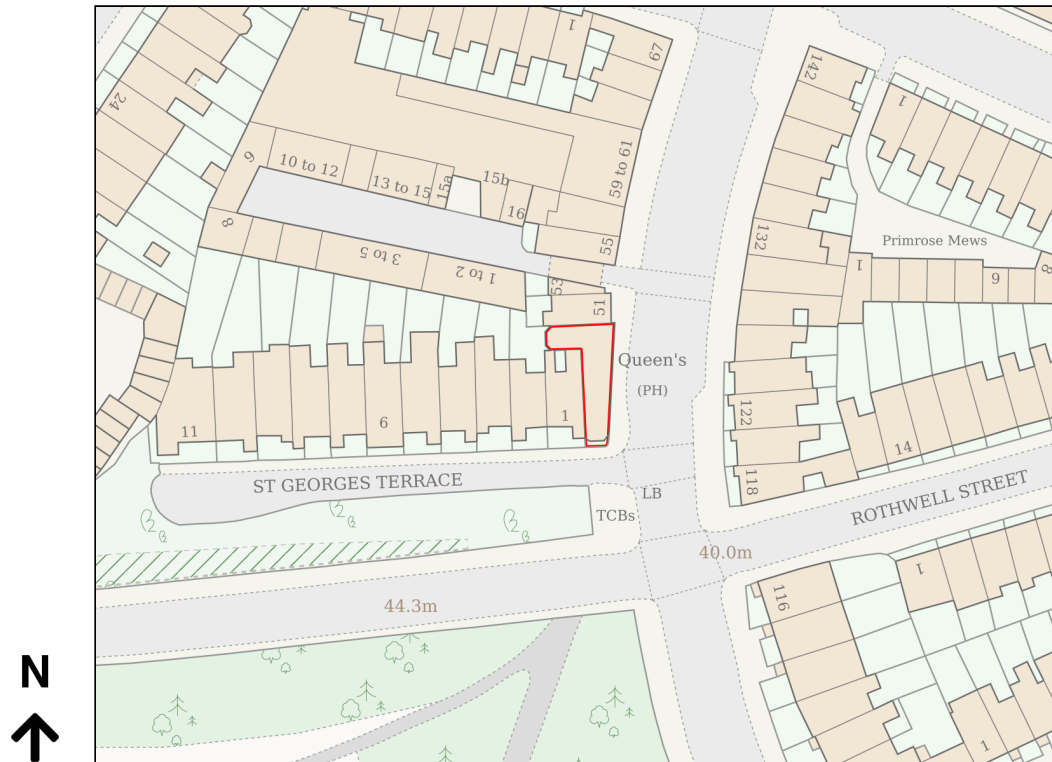

Location Plan

Site Address: The Queens, 49, Regent's Park Road, London, NW1 8XD

Date Produced: 05-Jul-2024

Scale: 1:1250 @A4

Planning Portal Reference: PP-13218131v1