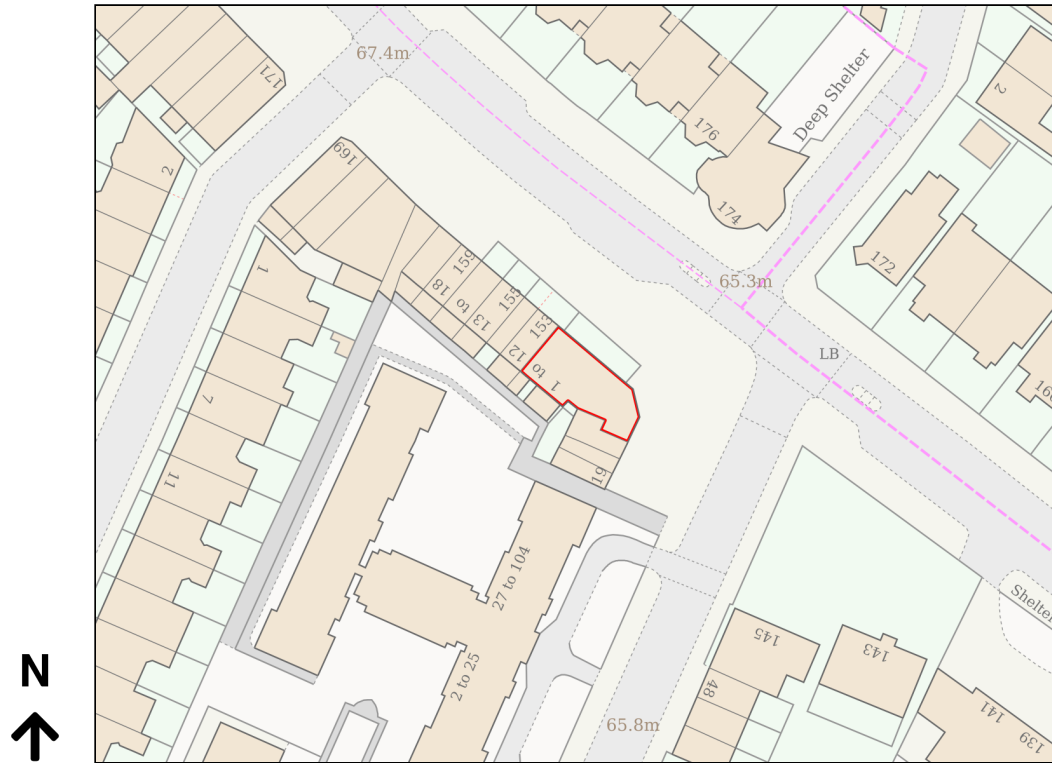

# Location Plan

Site Address: Chesneys, 147-151, Haverstock Hill, London, NW3 4RU

Date Produced: 05-Jul-2024

Scale: 1:1250 @A4

Planning Portal Reference: PP-13218456v1