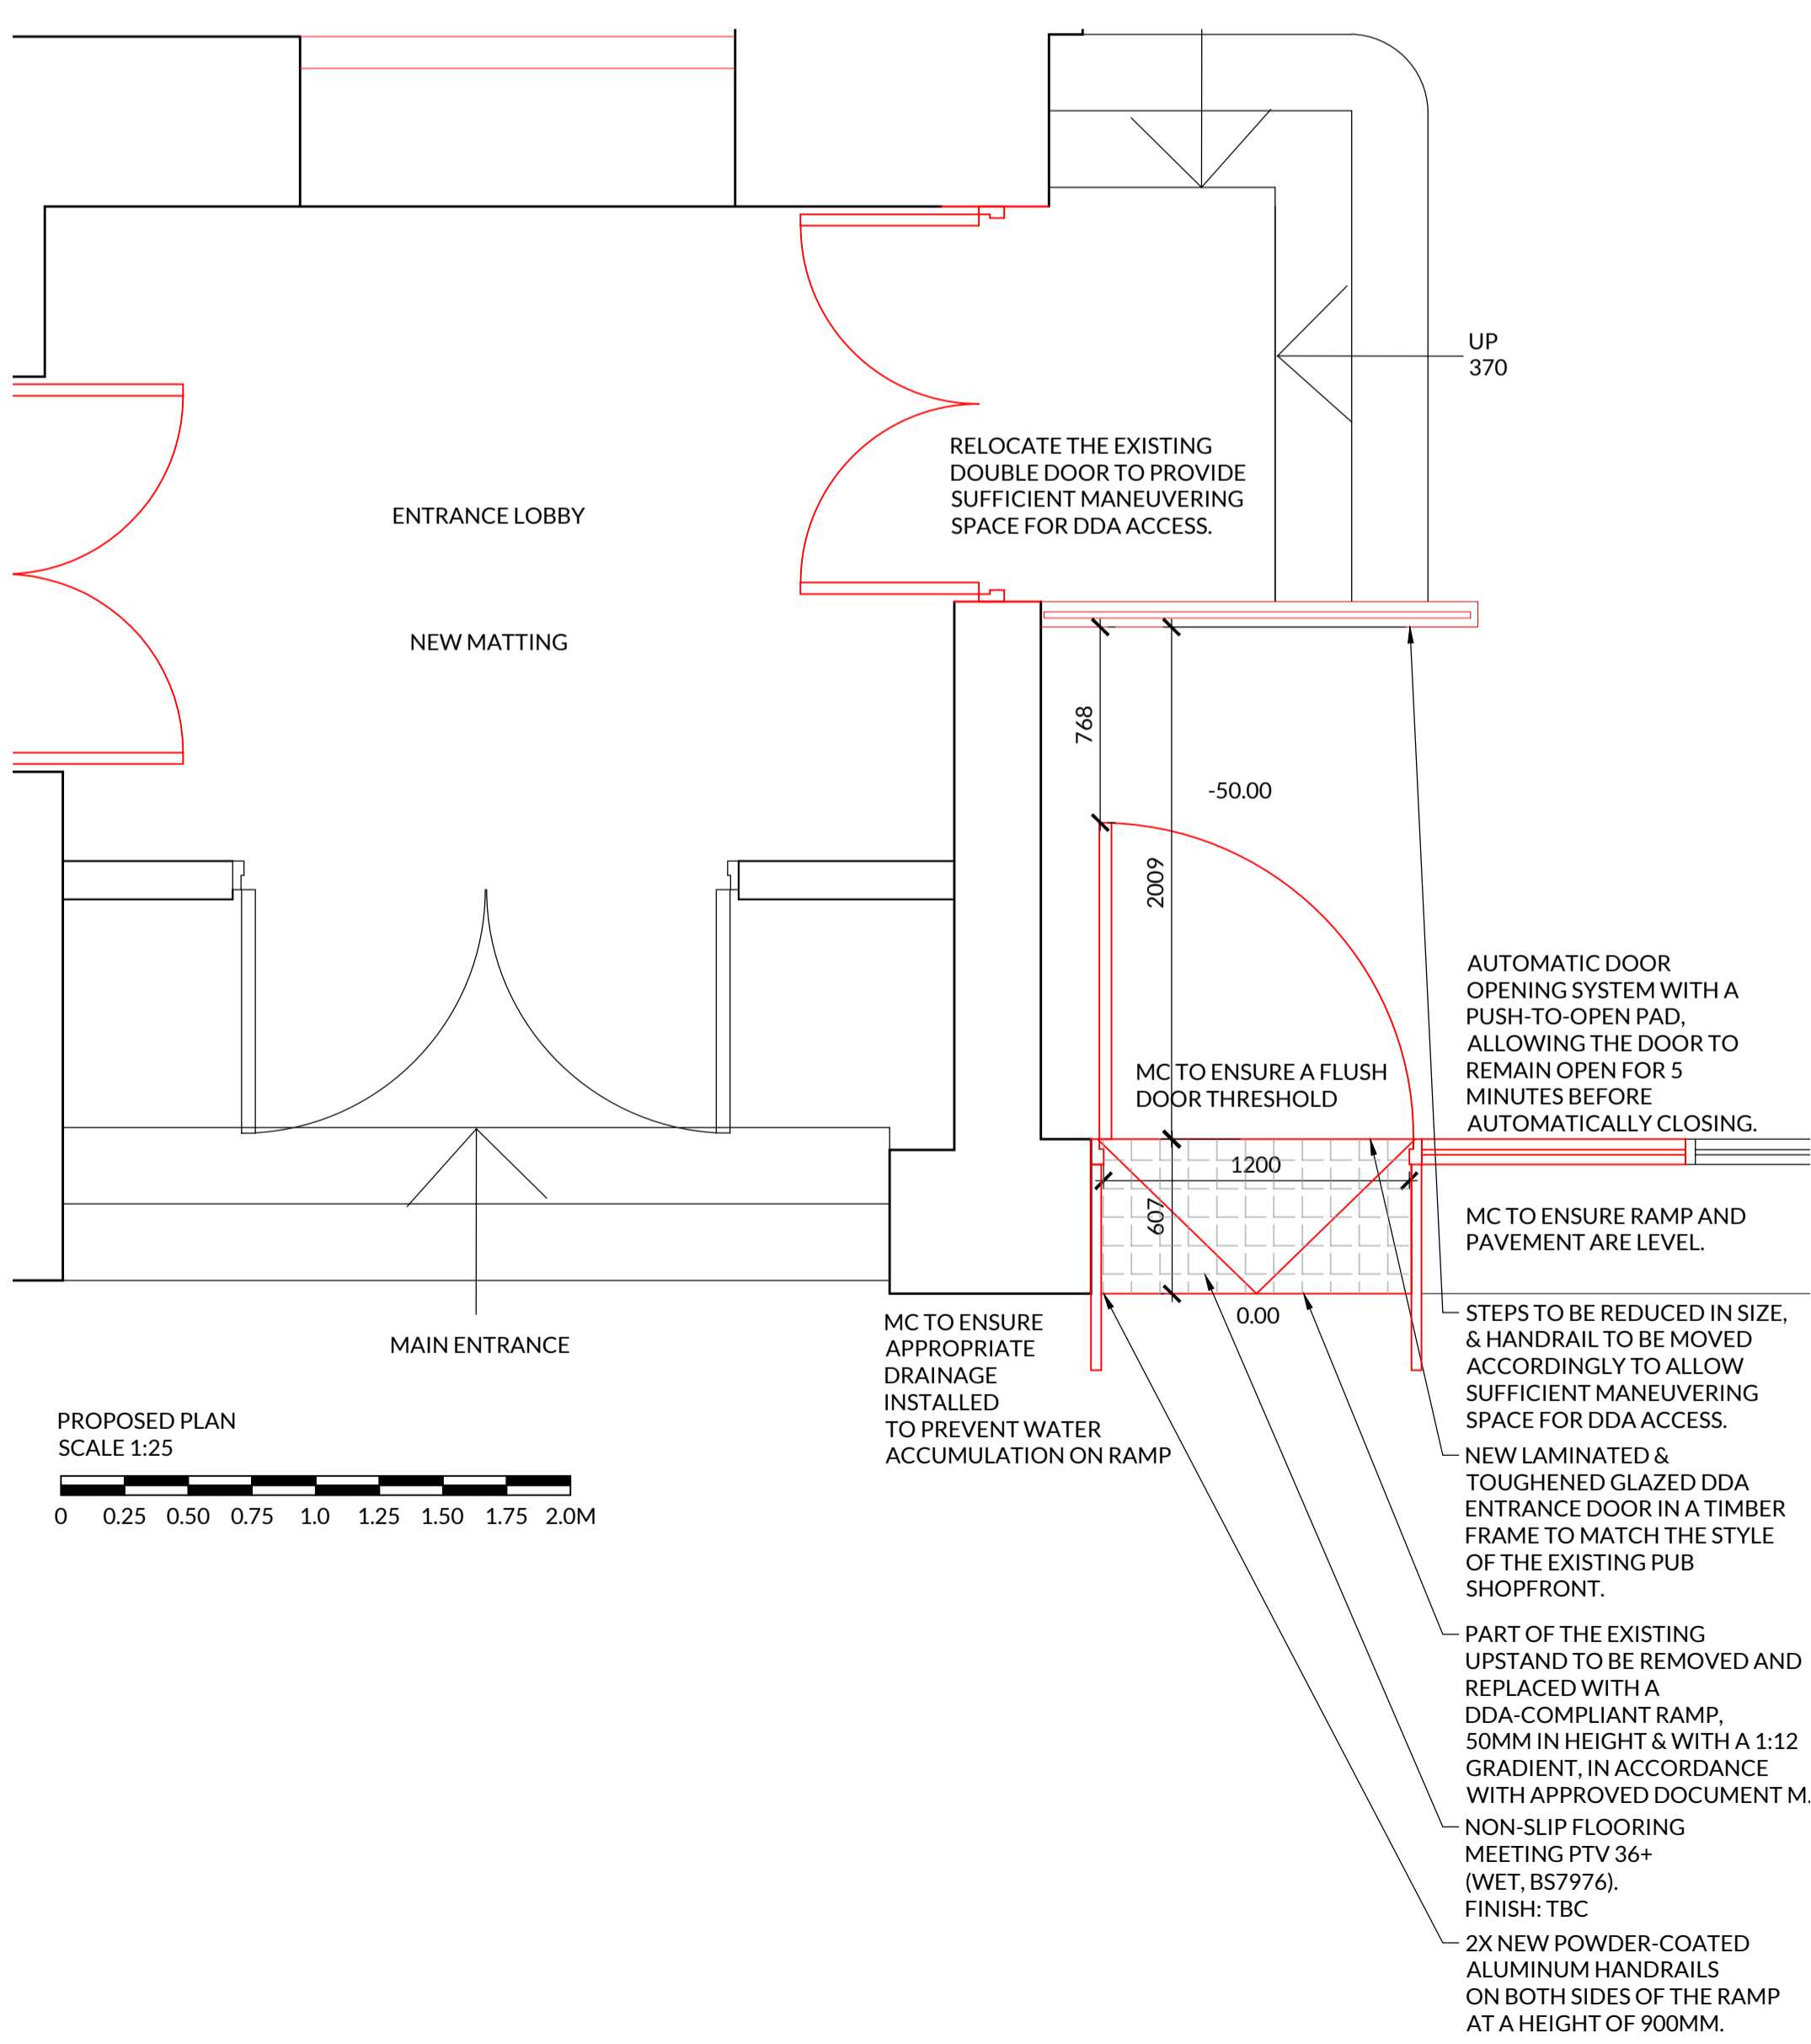

D|V Architects
Interiors | Design | Delivery

RIBA #

Hallcourt House, 8 Hallcourt Crescent,
Cannock, Staffordshire WS11 0AB
Telephone: 01543 547 877
Email: studio@dv-architects.co.uk

CLIENT

wetherspoon

PROJECT

**THE SIR JOHN
OLDCASTLE, LONDON
(PN 0430)**

DRAWING TITLE

**GROUND FLOOR:
PROPOSED DDA
ACCESS**

SCALE

1:25 @ A1

DATE	DRAWN BY	CHECKED BY
21.06.2024	MA	JB

STATUS

PRELIMINARY

JOB NO	DWG NO	REV
1453	511	/