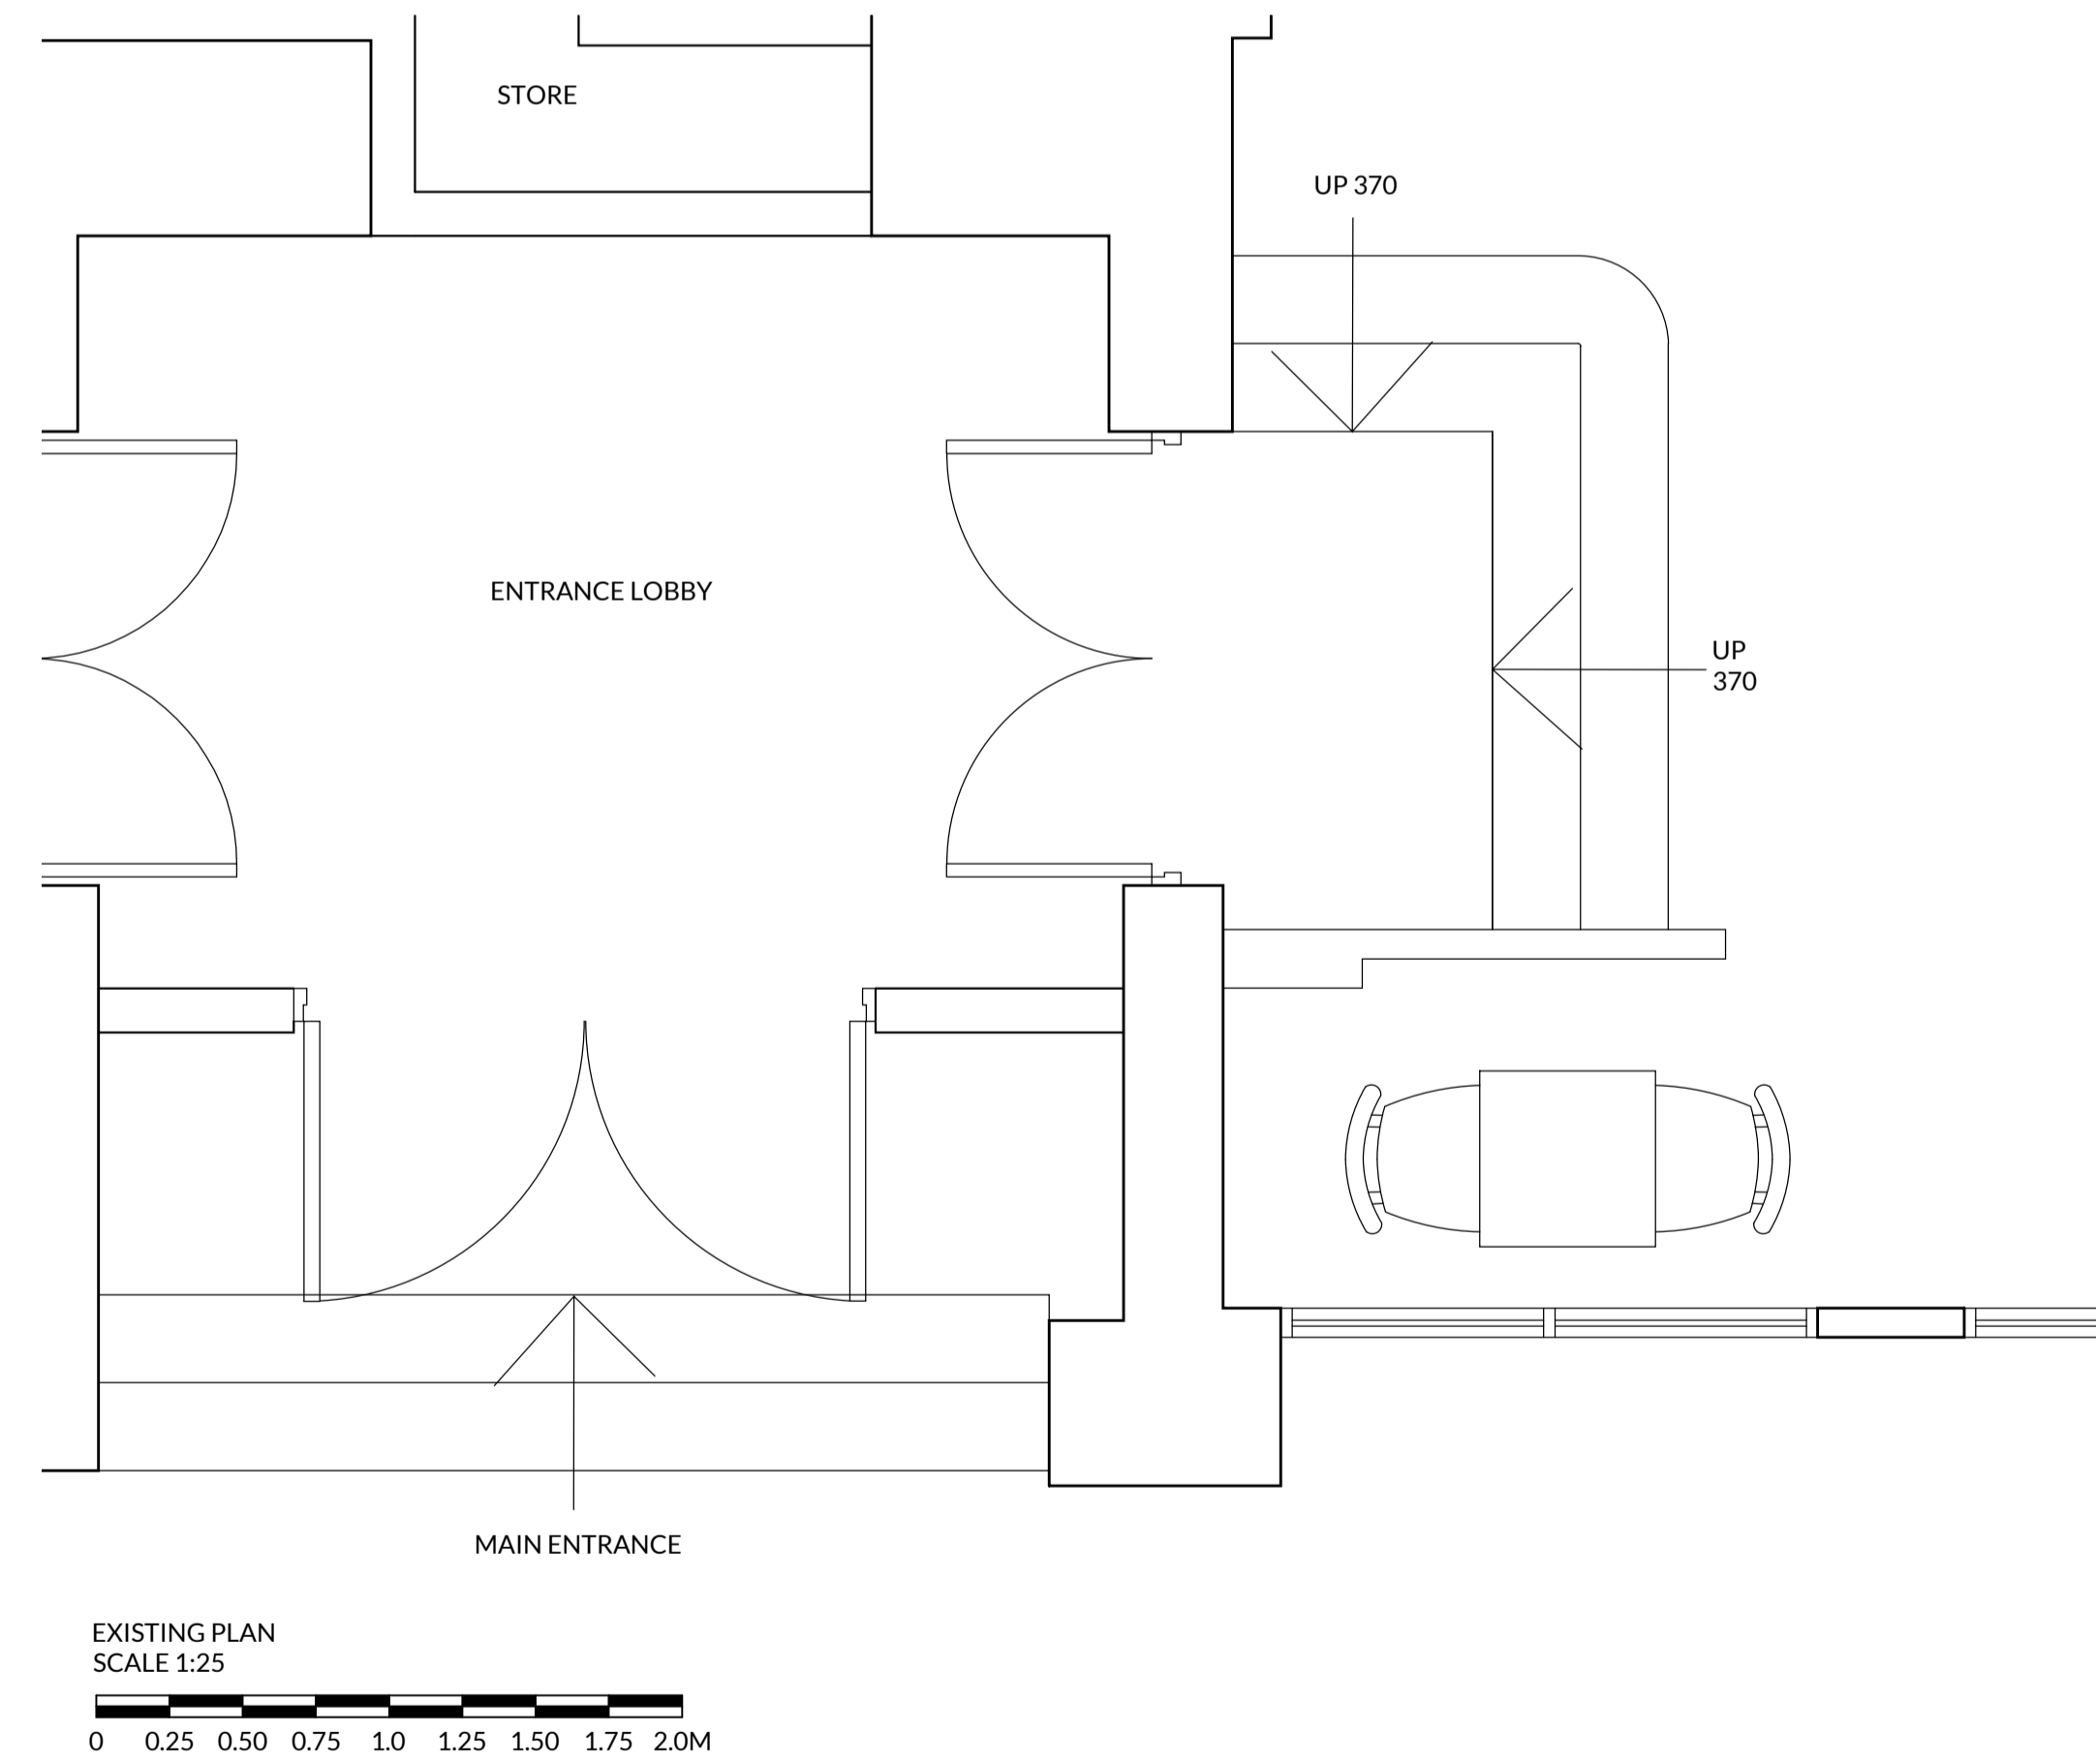

D|V Architects
Interiors | Design | Delivery

RIBA #

Hallcourt House, 8 Hallcourt Crescent,
Cannock, Staffordshire WS11 0AB
Telephone: 01543 547 877
Email: studio@dv-architects.co.uk

CLIENT

wetherspoon

PROJECT

**THE SIR JOHN
OLDCASTLE, LONDON
(PN 0430)**

DRAWING TITLE

**GROUND FLOOR:
PROPOSED DDA
ACCESS**

SCALE

1:25 @ A1

DATE	DRAWN BY	CHECKED BY
21.06.2024	MA	JB

STATUS

PRELIMINARY

JOB NO	DWG NO	REV
1453	511	/