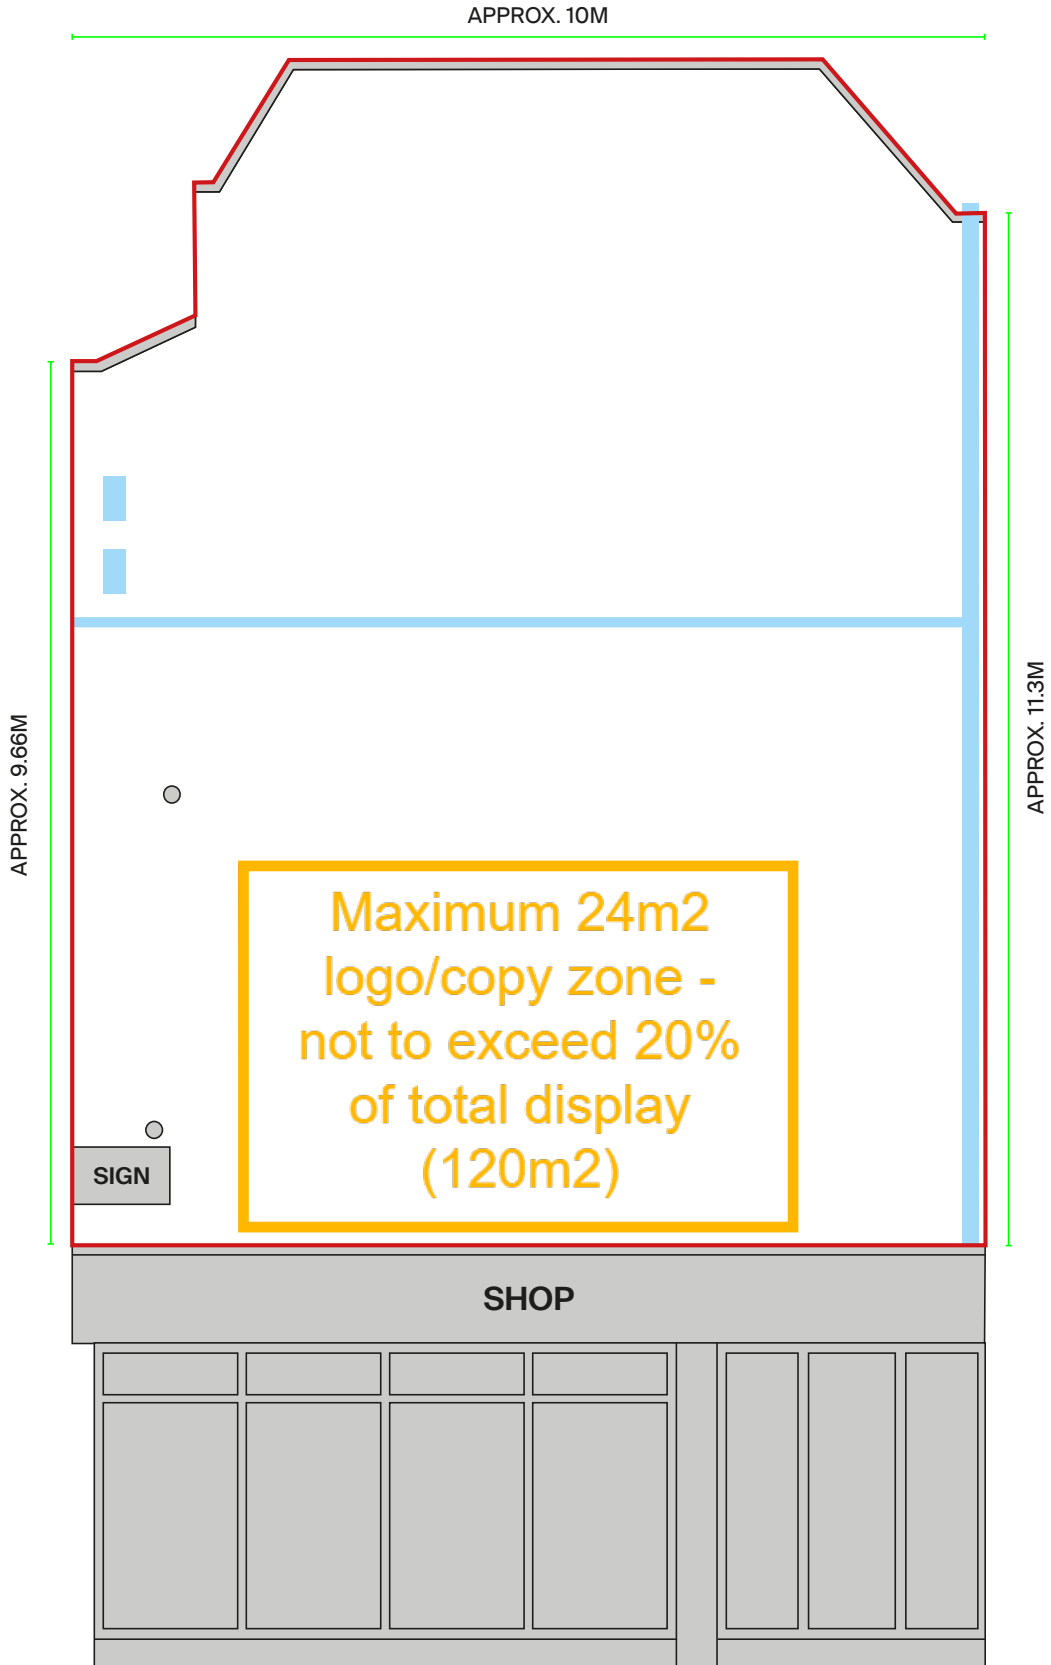

62-64 HAMPSTEAD ROAD (DRUMMOND STREET)

KEY:

■ This area can not be painted, avoid text or key elements.

■ Avoid key detail or text going over these areas

□ Artwork area