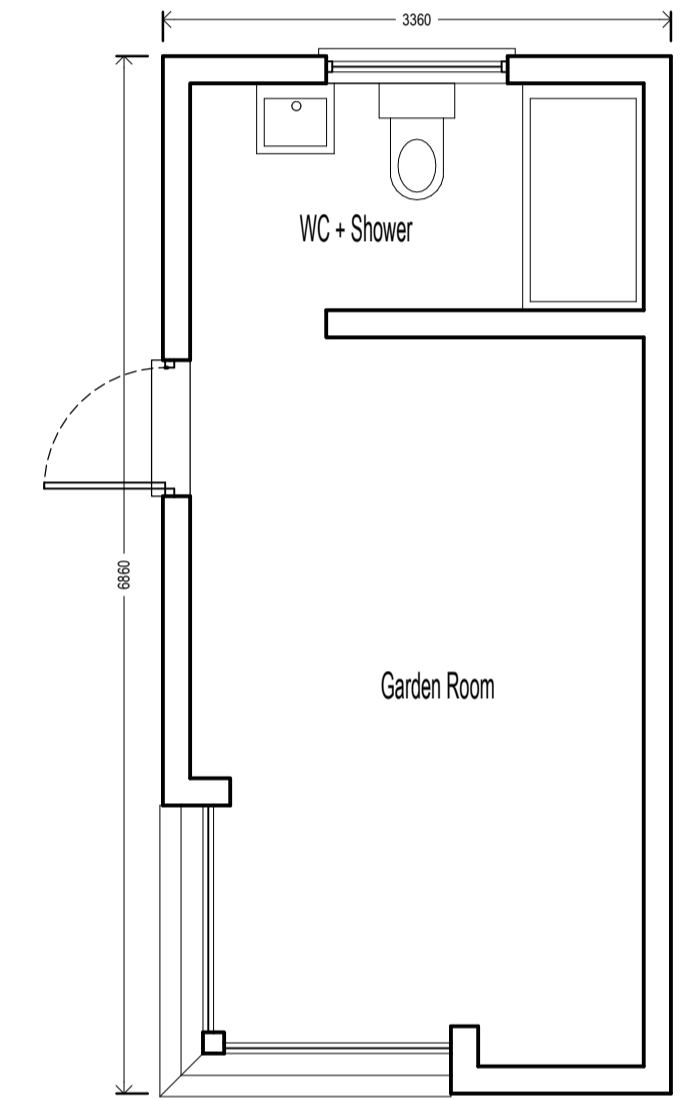

Floor Plan @ 1:50