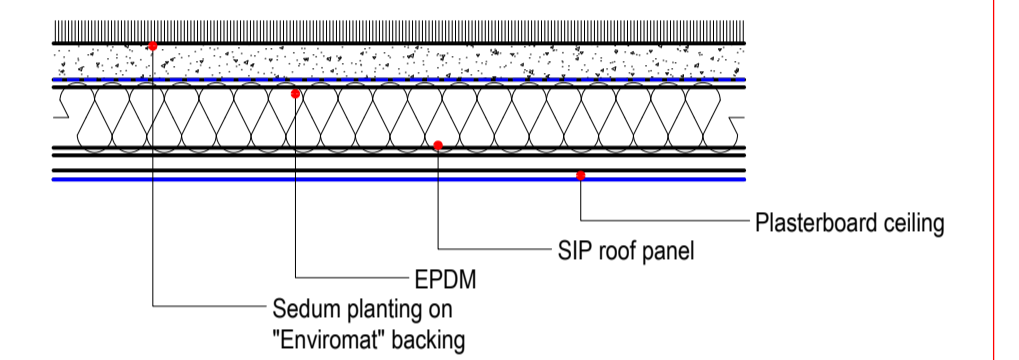

Sedum Roof Detail @ 1:10

Notes re sedum roof:

Maintenance etc:

Weeding:

Planting mix + density: