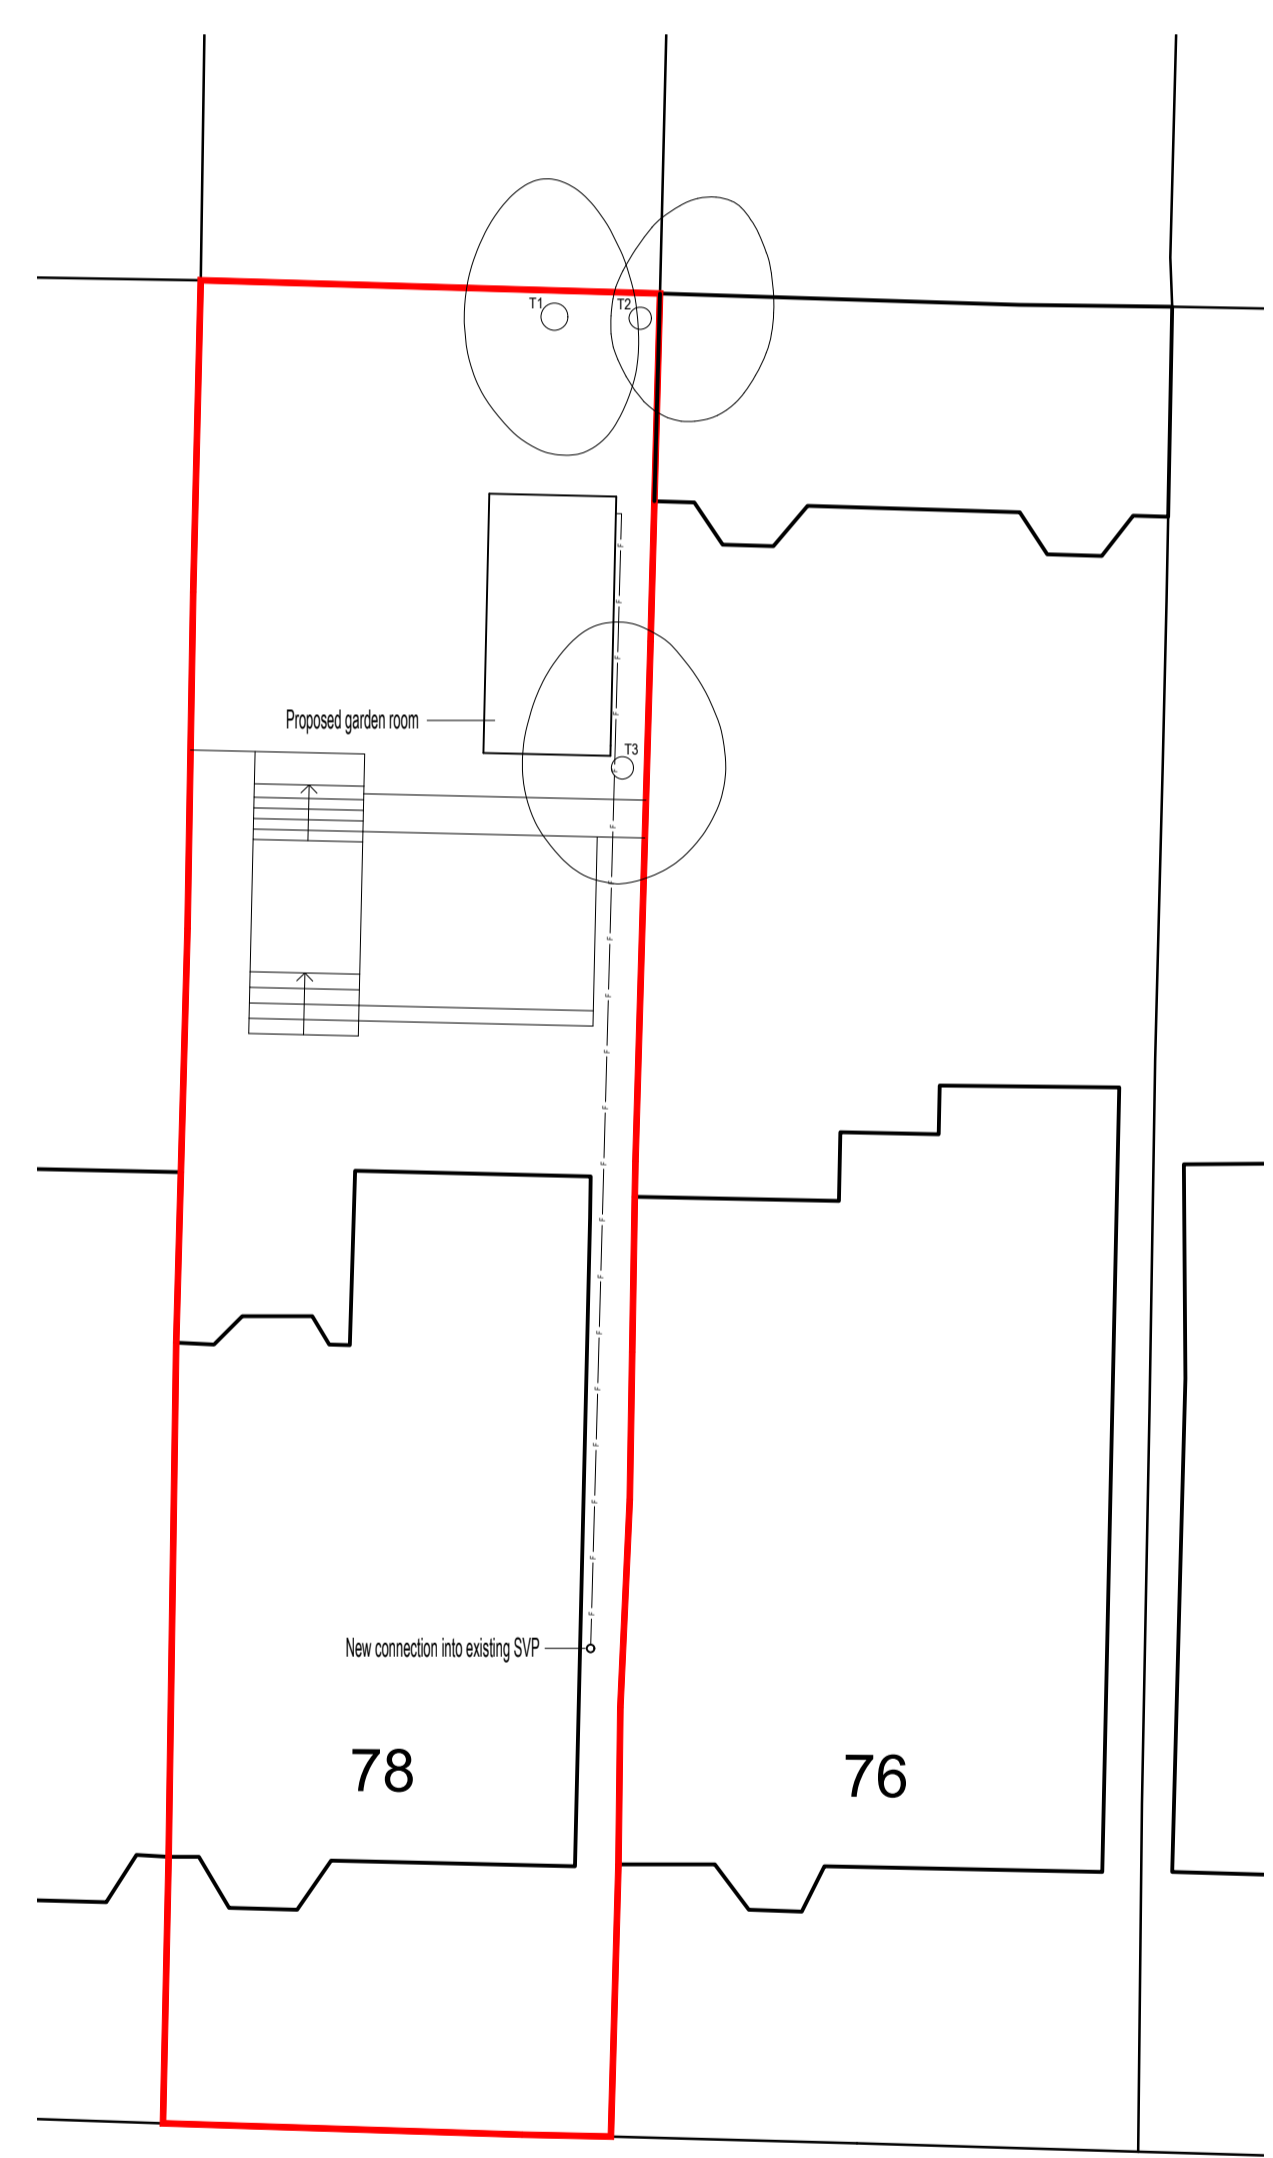

Block Plan As Proposed @ 1:200

Trees:
Please refer to the Arboricultural Impact Assessment and Method
Statement prepared by All Arboricultural