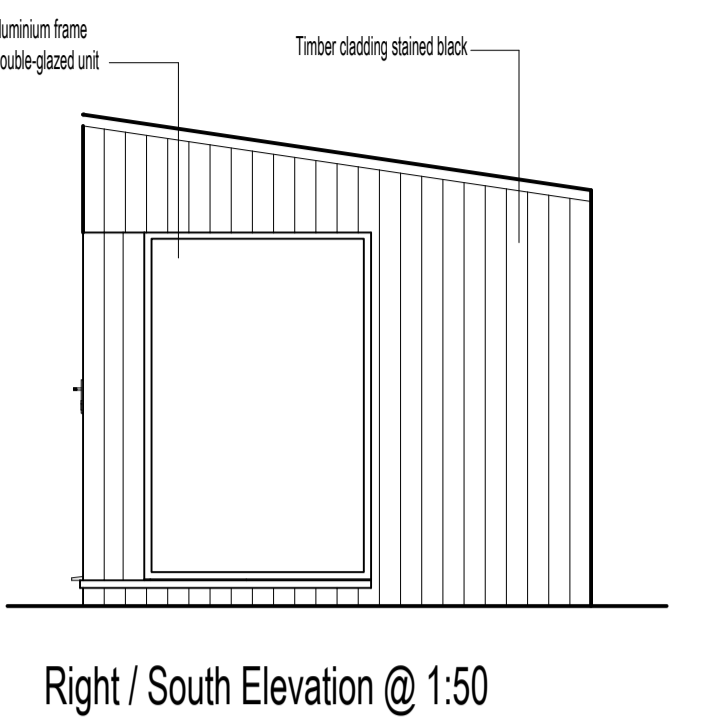

Right / South Elevation @ 1:50