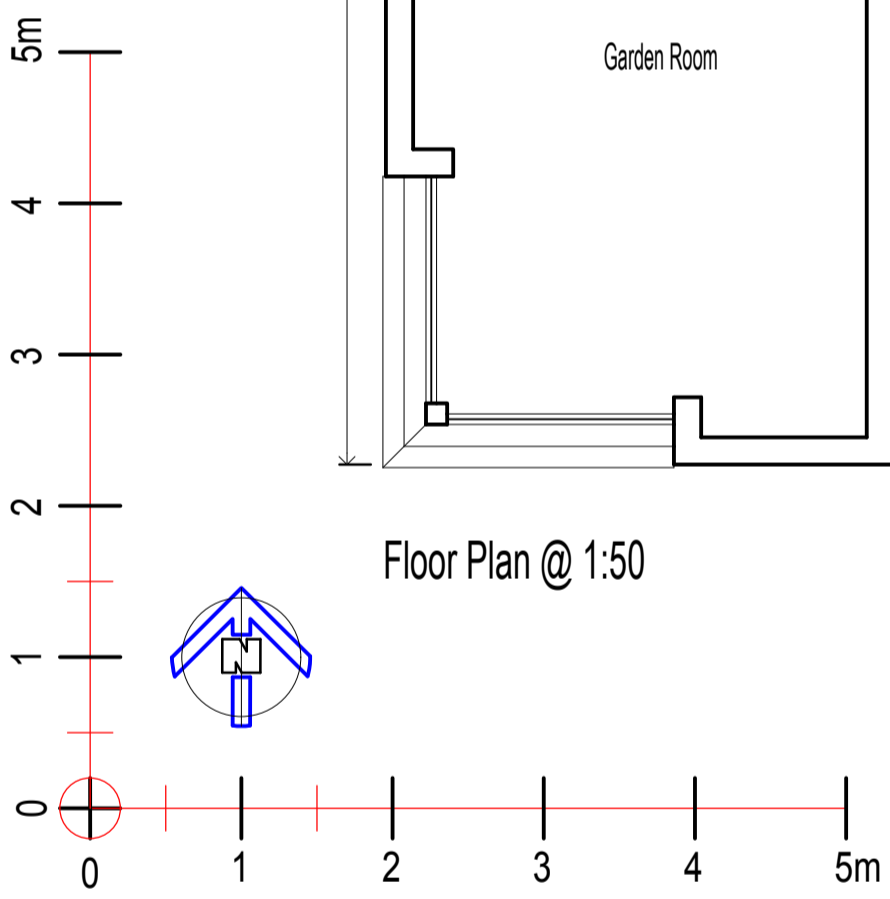

Perspective Sketch of Garden Room NTS