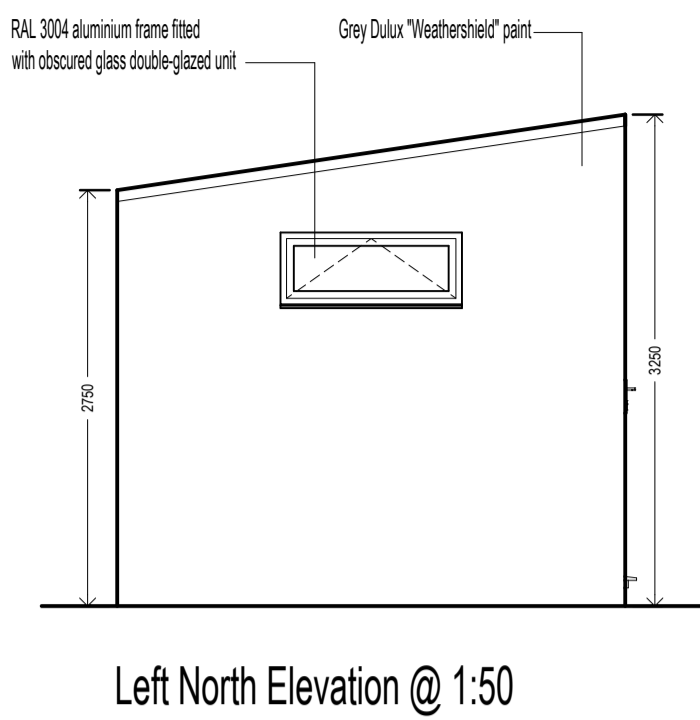

Left North Elevation @ 1:50