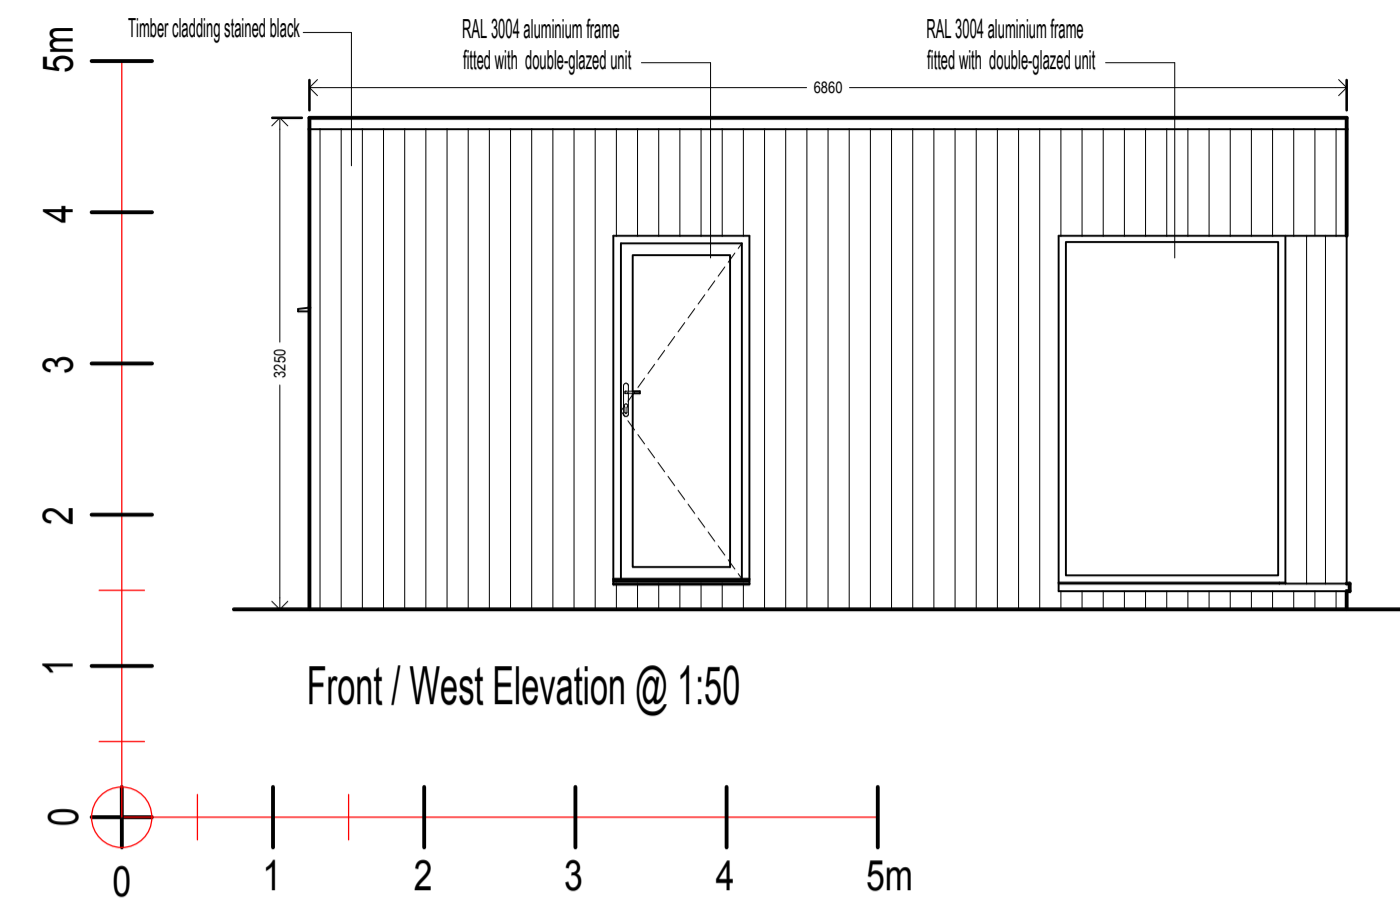

Front / West Elevation @ 1:50