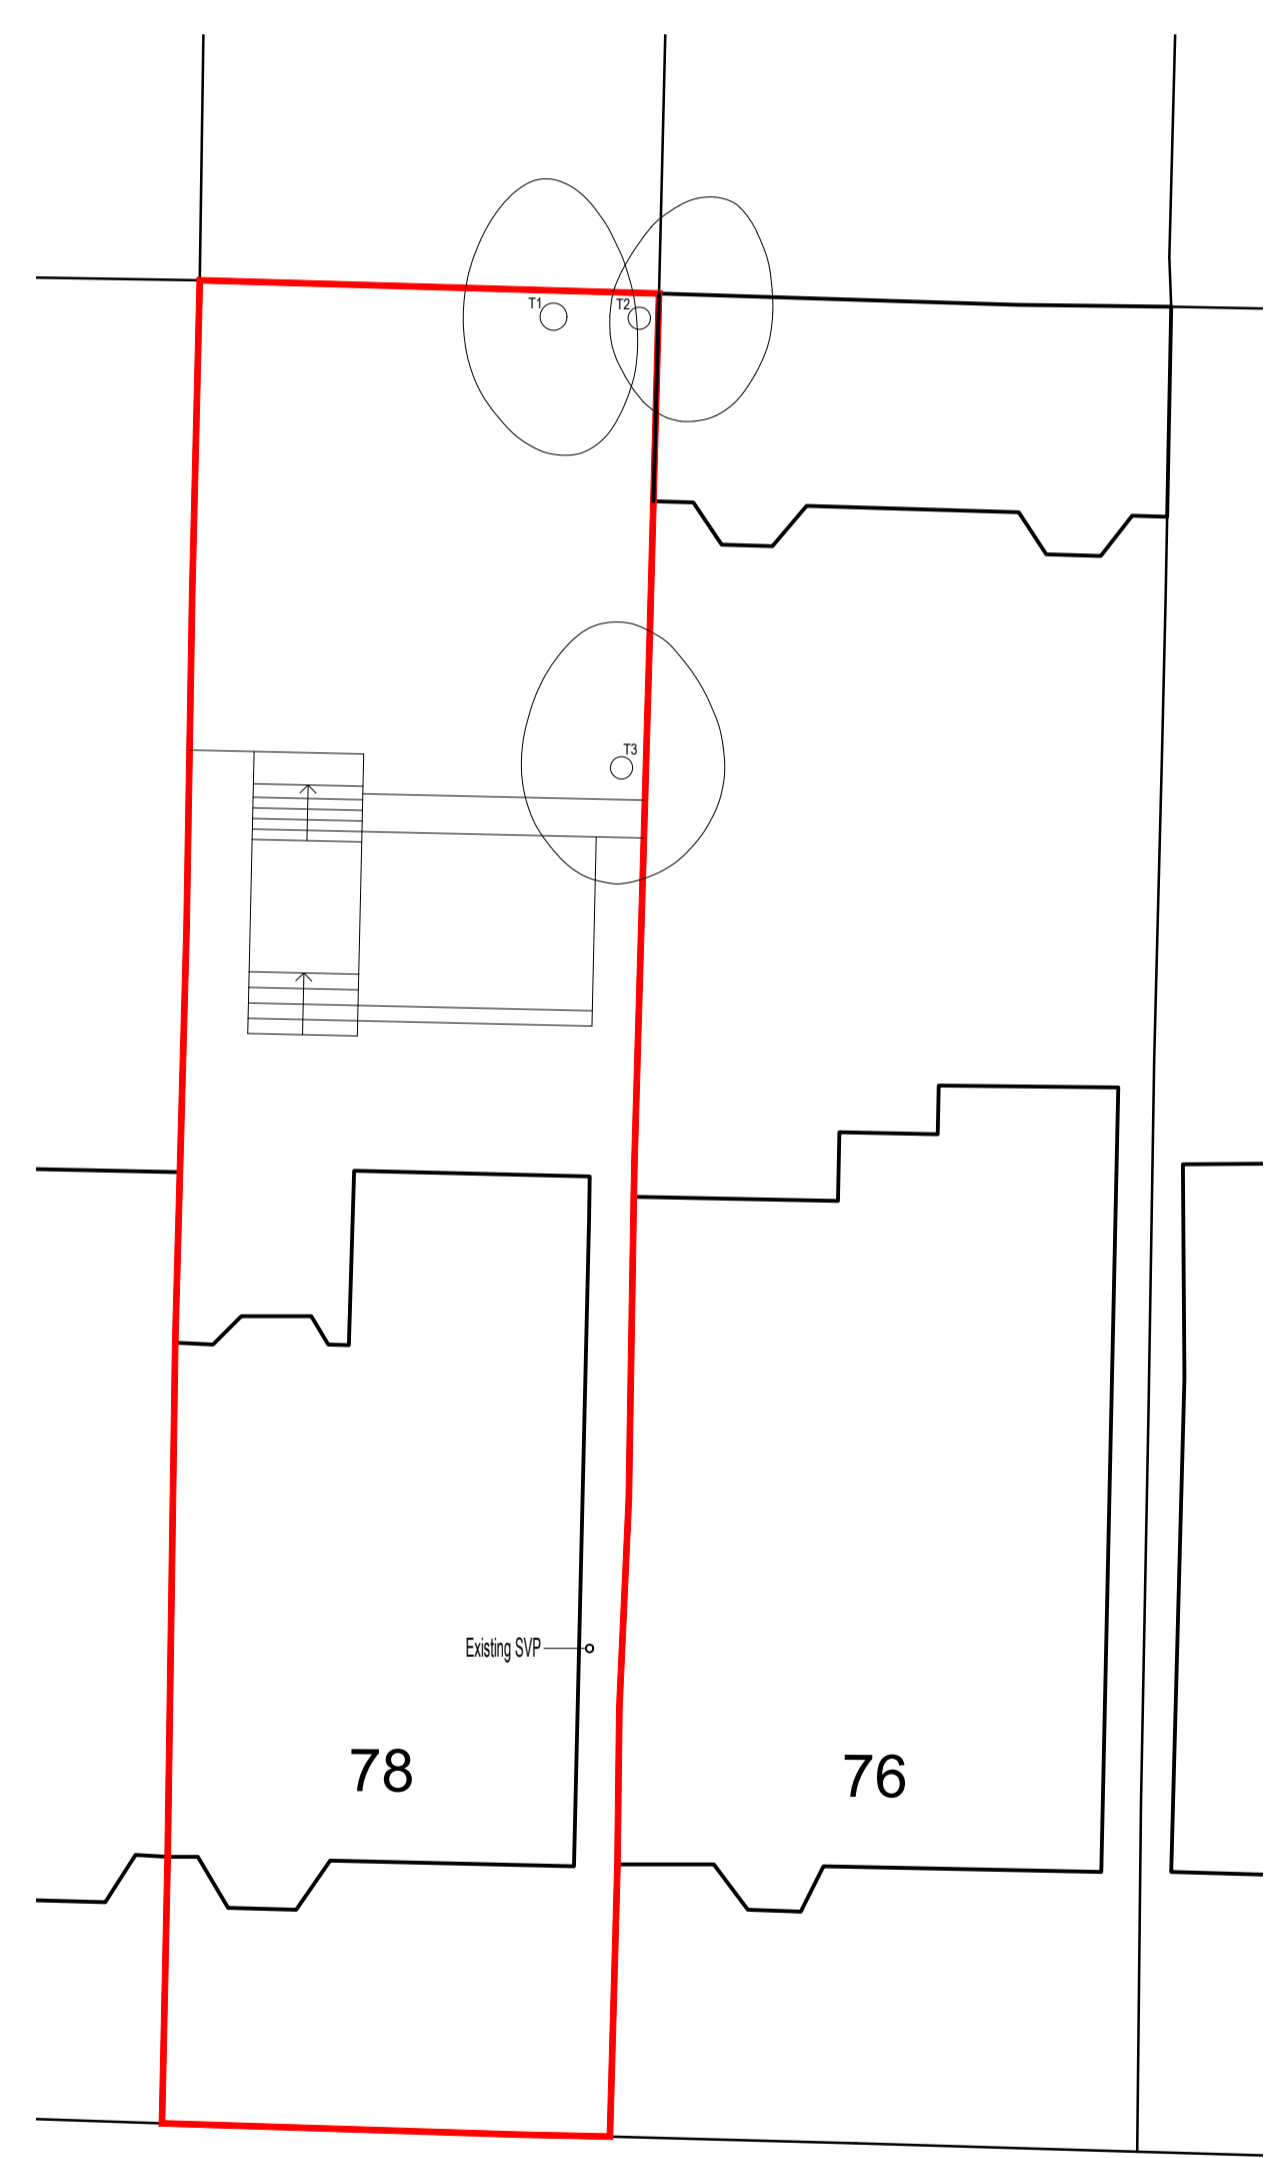

Block Plan As Existing @ 1:200