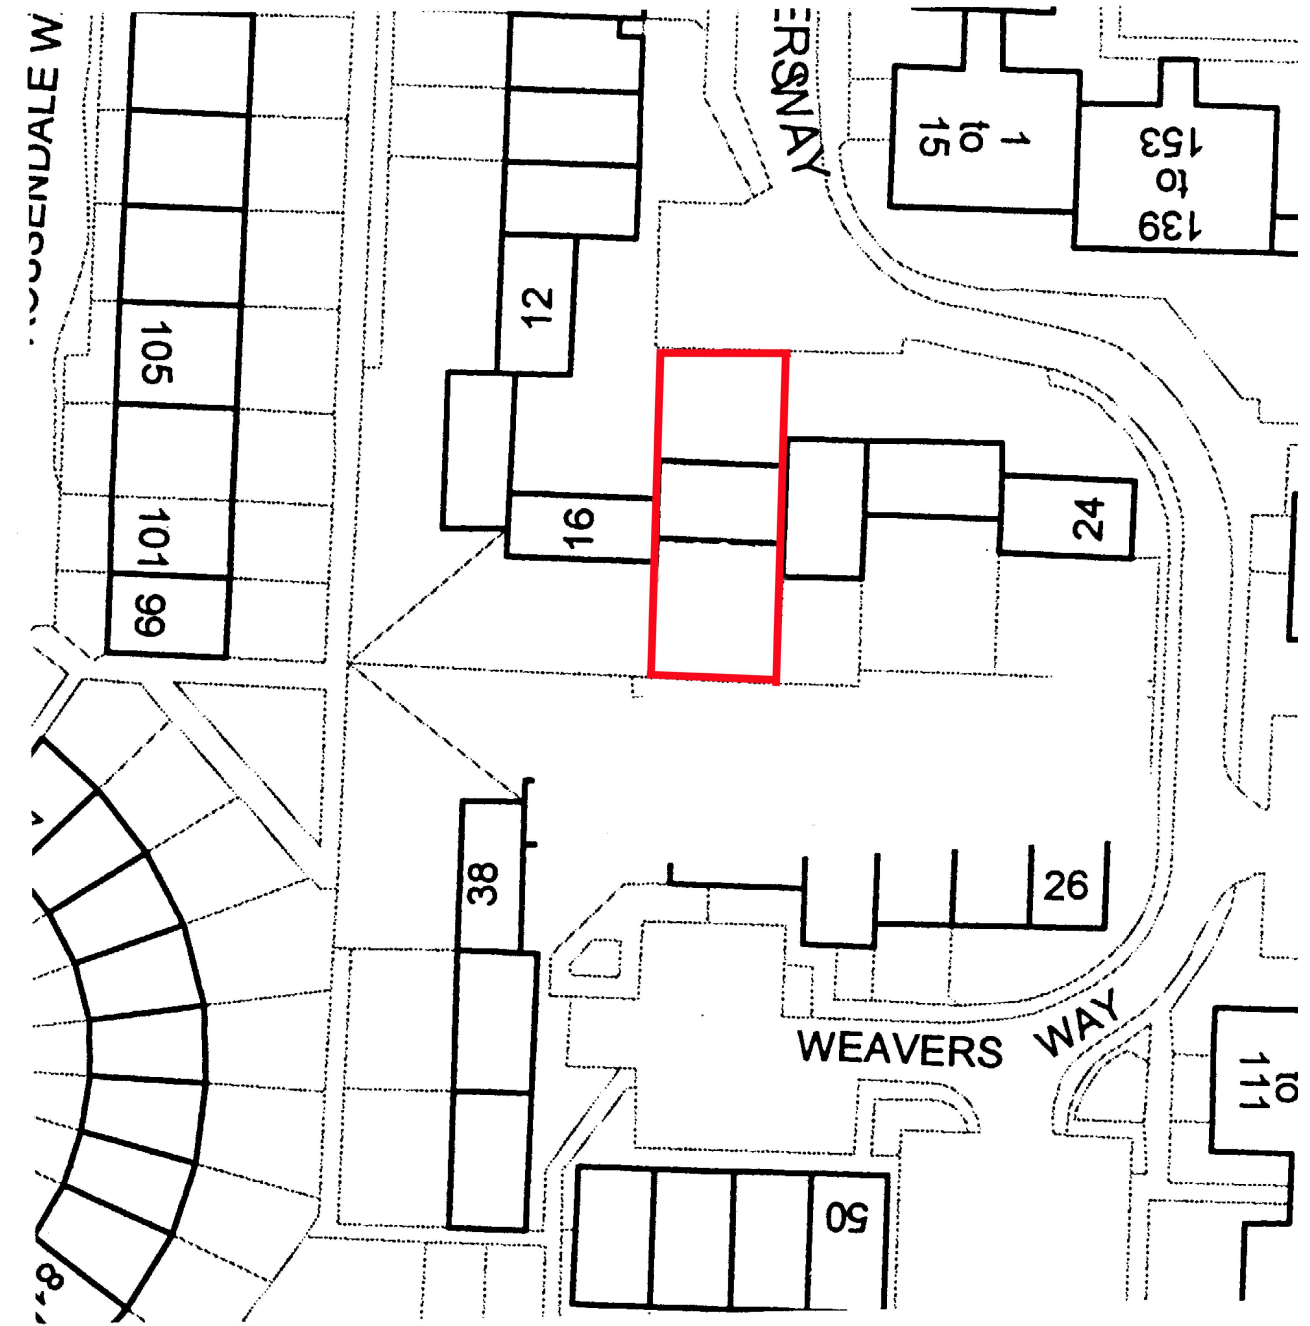

LOCATION PLAN 1:1250

SITE PLAN 1:500

ckcdesign^{td}

28 Bromley Gardens BR2 0ET
 TEL: +44 (0)7943 328270
 E-MAIL: info@ckcdesign.co.uk
 WEB: www.ckcdesign.co.uk

18 WEAVERS WAY
 LONDON
 NW1 0XE

LOCATION PLAN
 SITE PLAN

Date	JUL 23	Scale	
Drawn by	CH		
Drawing No.	2302/EX00	Rev	