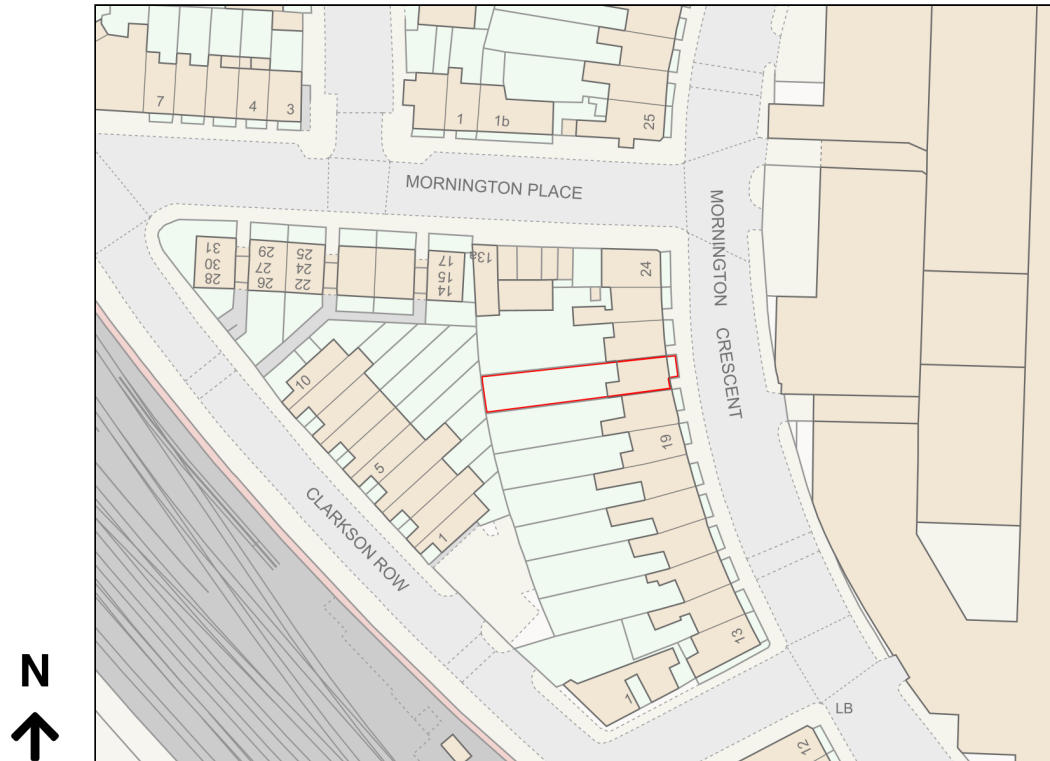

Location Plan

Site Address: Flat A, 21, Mornington Crescent, London, NW1 7RG

Date Produced: 27-Jun-2024

Scale: 1:1250 @A4

Planning Portal Reference: PP-13186928v1