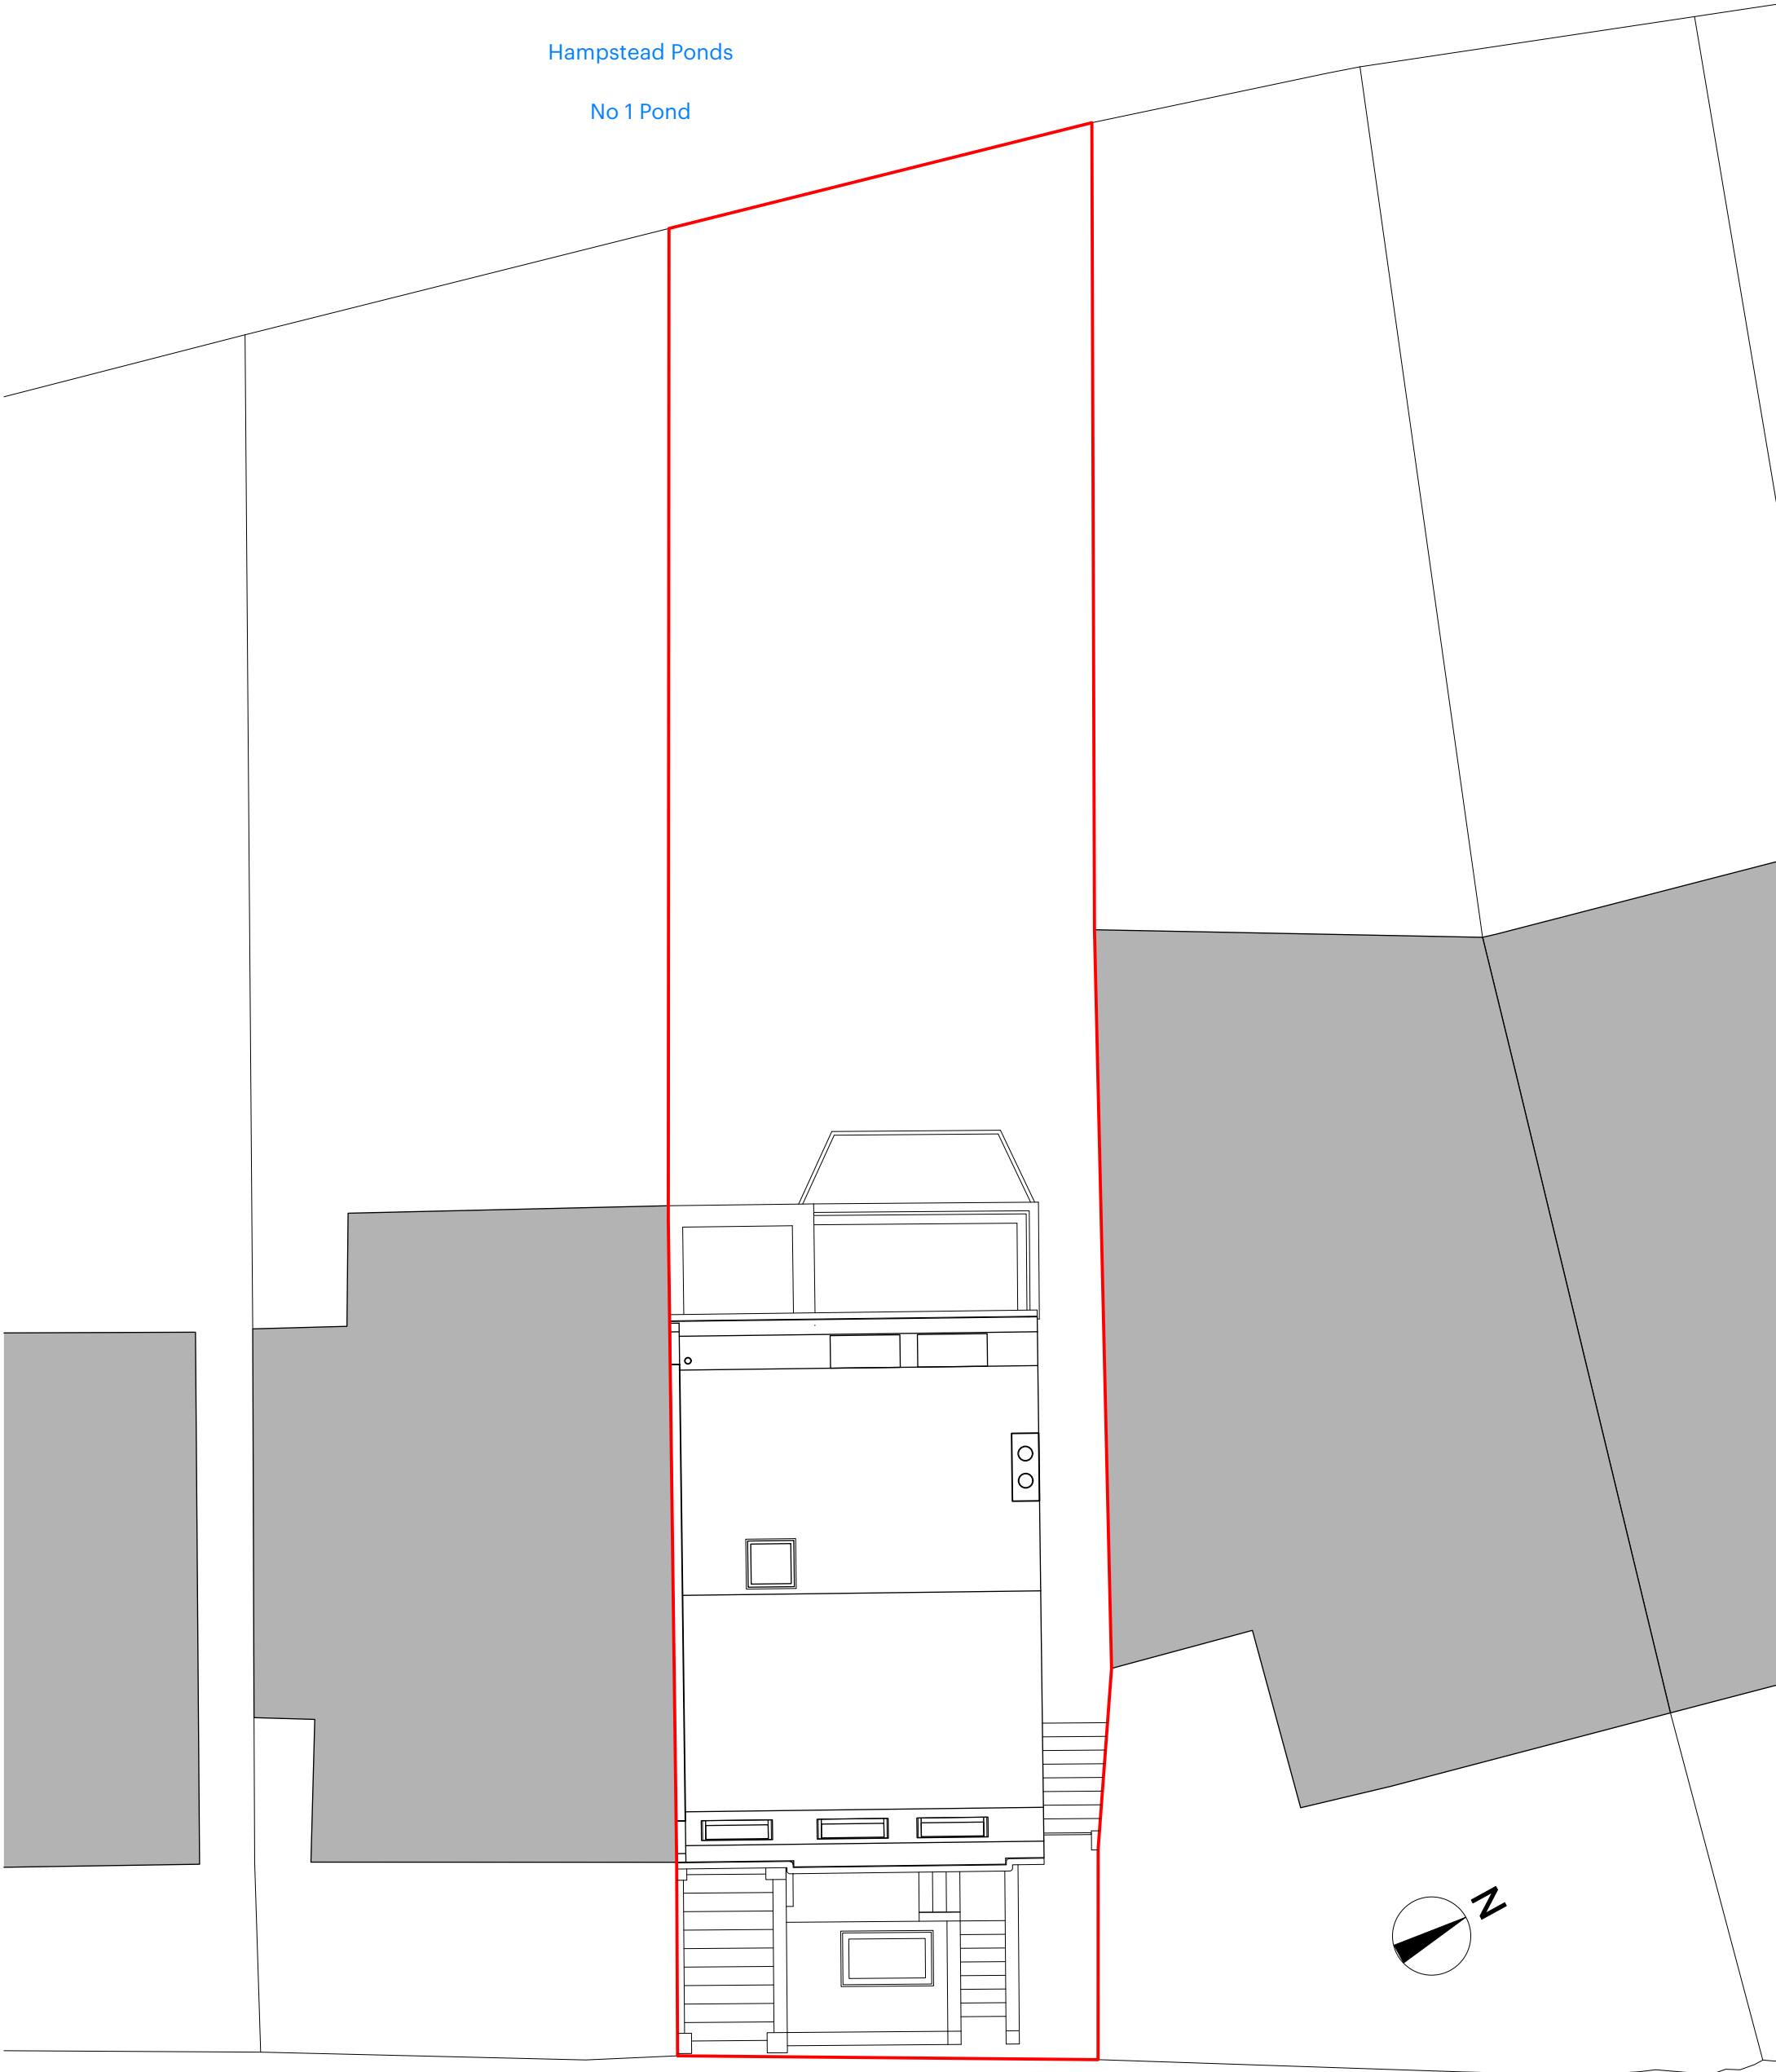

Hampstead Ponds

No 1 Pond

SOUTH HILL PARK

Notes		Revision	
To be used for the purposes of planning only.			
Project	50 South Hill Park	Drawn by Chiara Amato Architect	
Title	Location plan - proposed	Scale	1:100 @ A3
		Date	April 2024
		Drawing no.	031/PL10