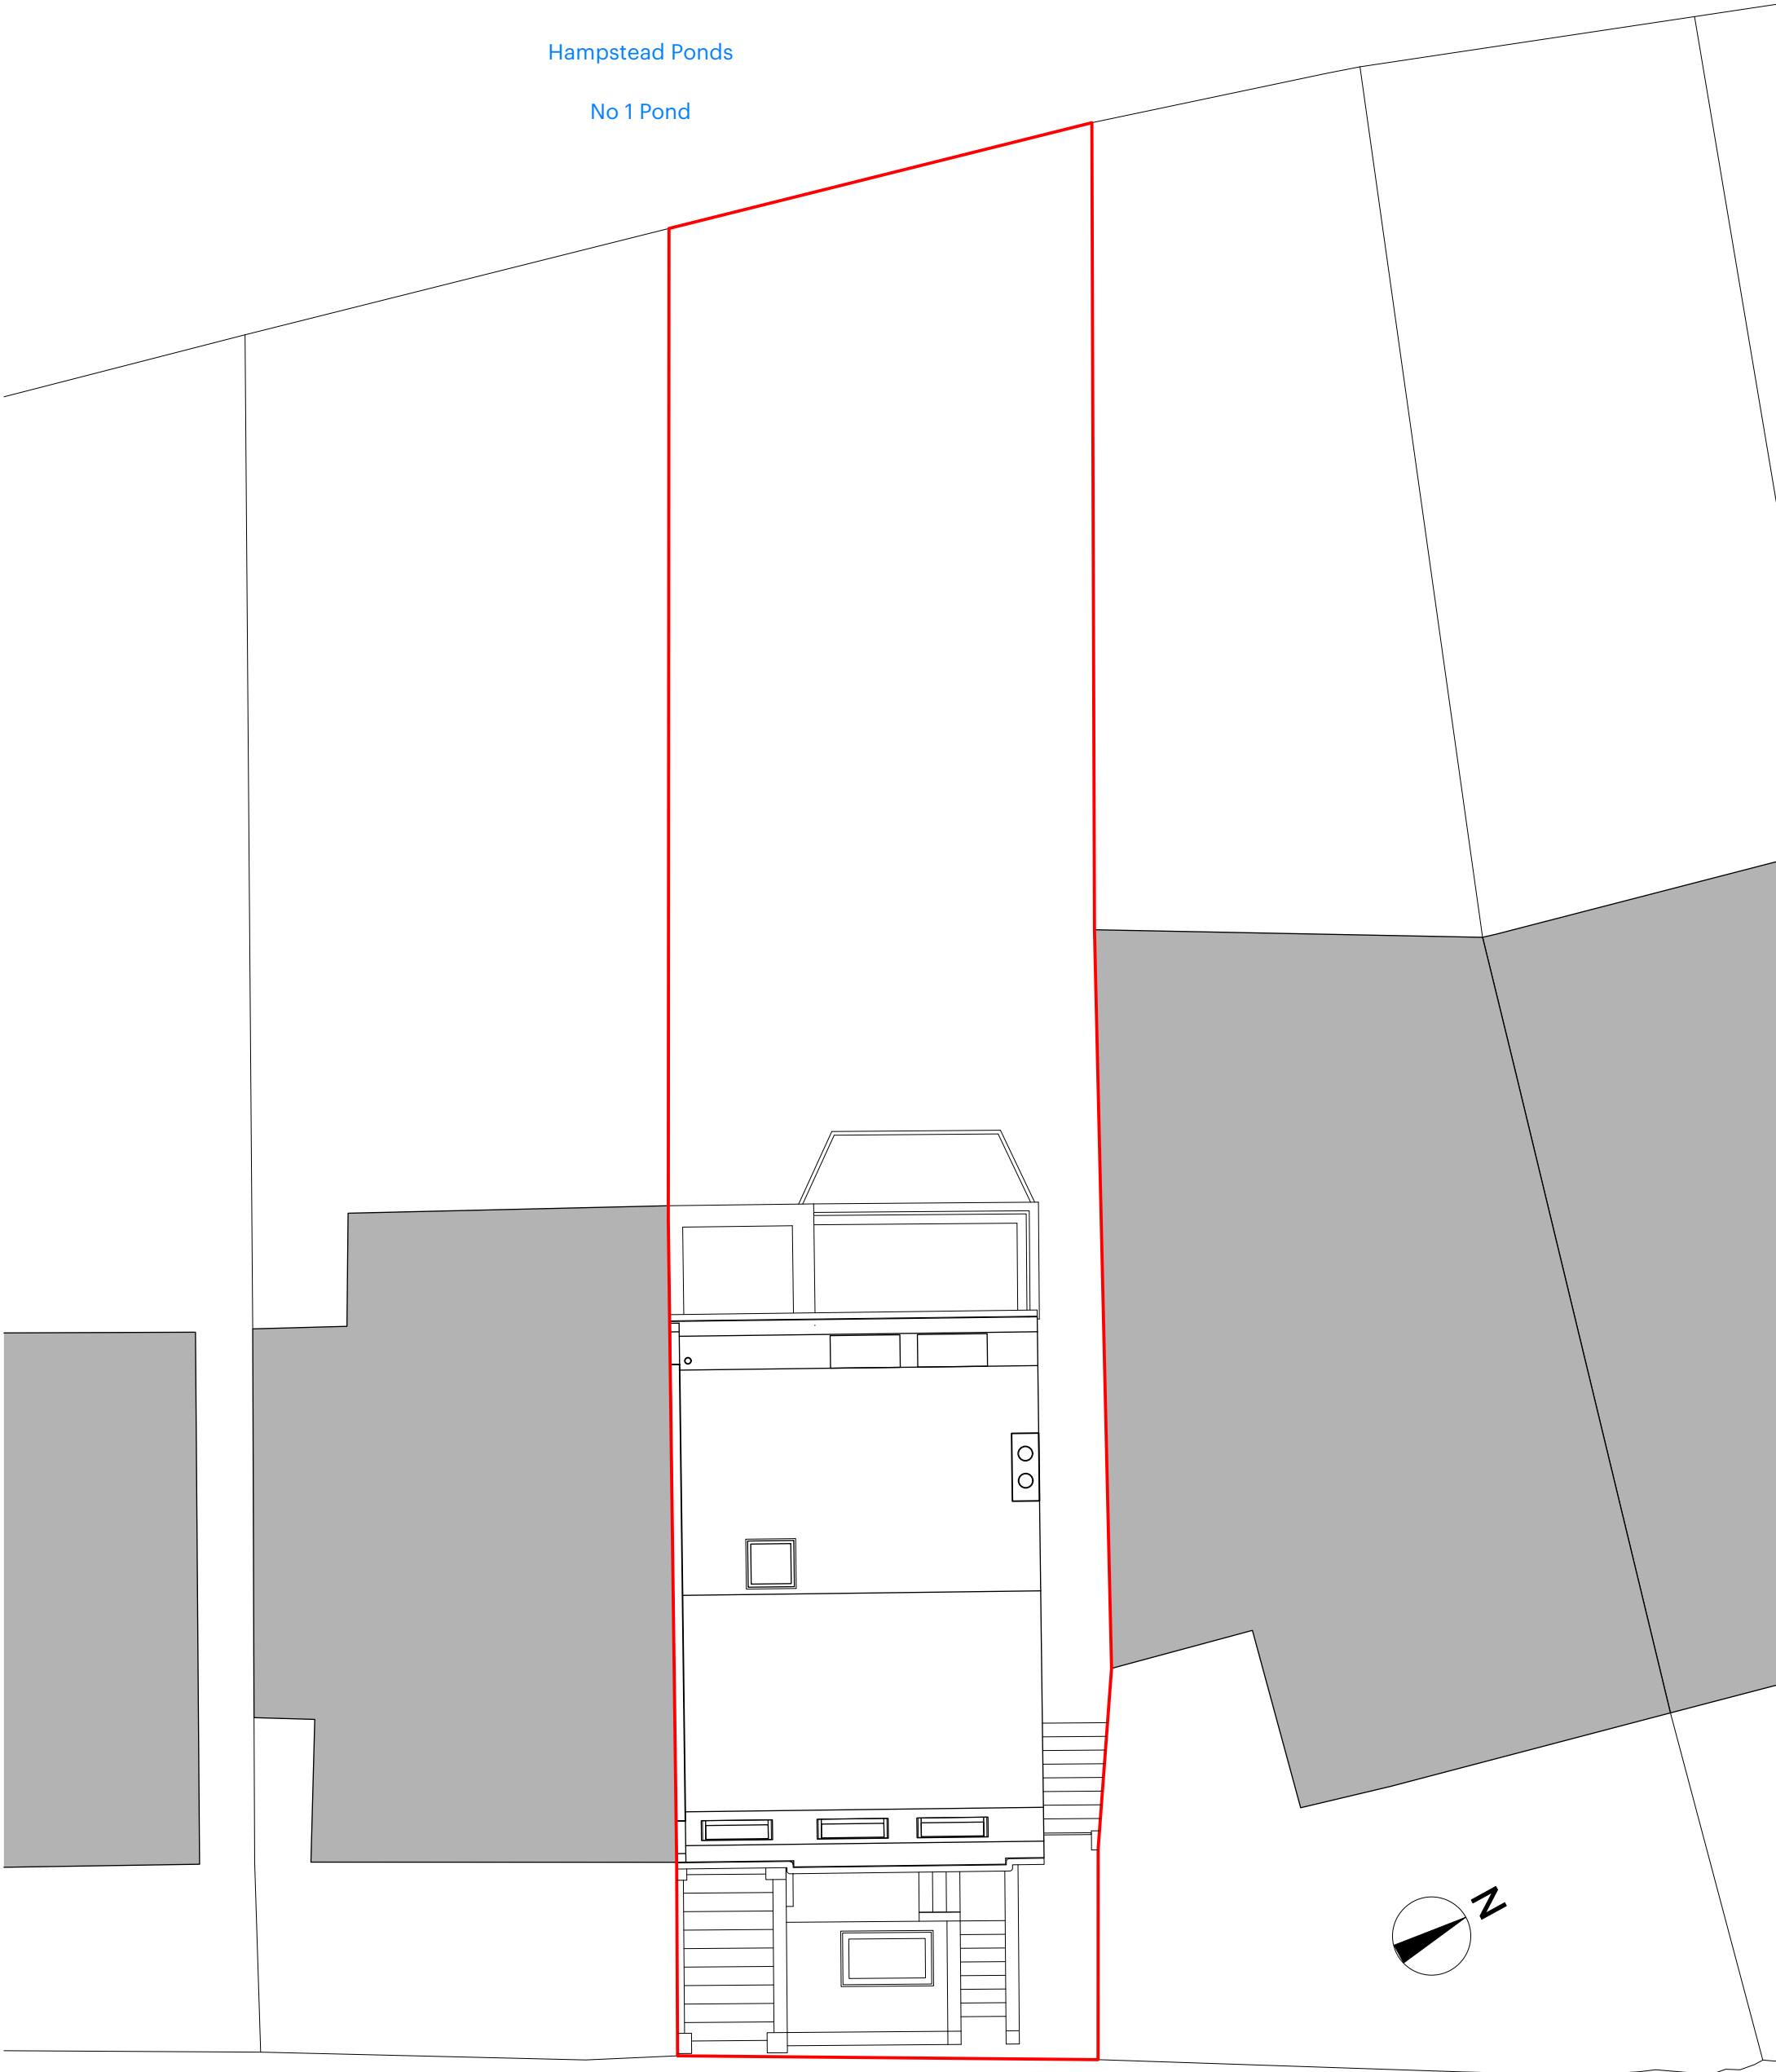

Hampstead Ponds

No 1 Pond

SOUTH HILL PARK

Notes		Revision	
To be used for the purposes of planning only.			
Project	<b>50 South Hill Park</b>	Drawn by Chiara Amato Architect	
Title	Location plan - existing	Scale	1:100 @ A3
		Date	April 2024
		Drawing no.	031/PLOO