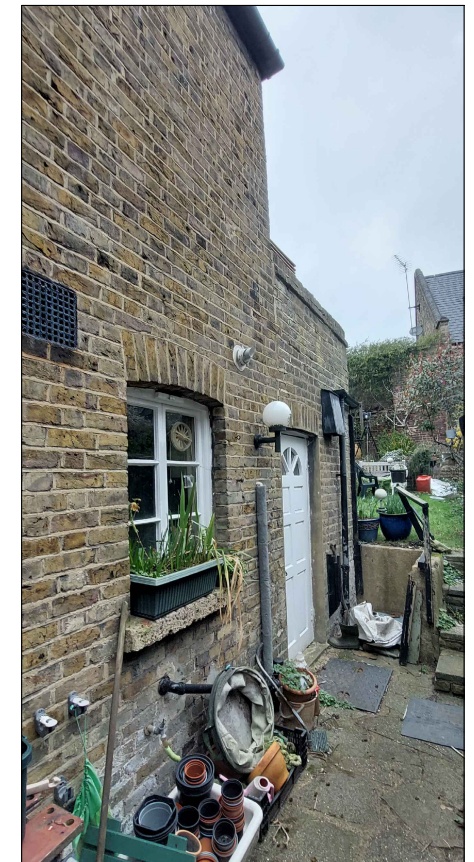

Perspective view of the site (source: Google map 2024)

Top view of the site with approximate juxtaposition of boundary line for reference (source: after Google map 2024)

View of front elevation (taken 2023)

View of rear elevation (taken 2023)

View of rear elevation (taken 2023)

View of rear & side elevation (taken 2023)

View of side elevation (taken 2023)

HBD architects

07552 424007
info@hbdarchitects.co.uk

Revisions