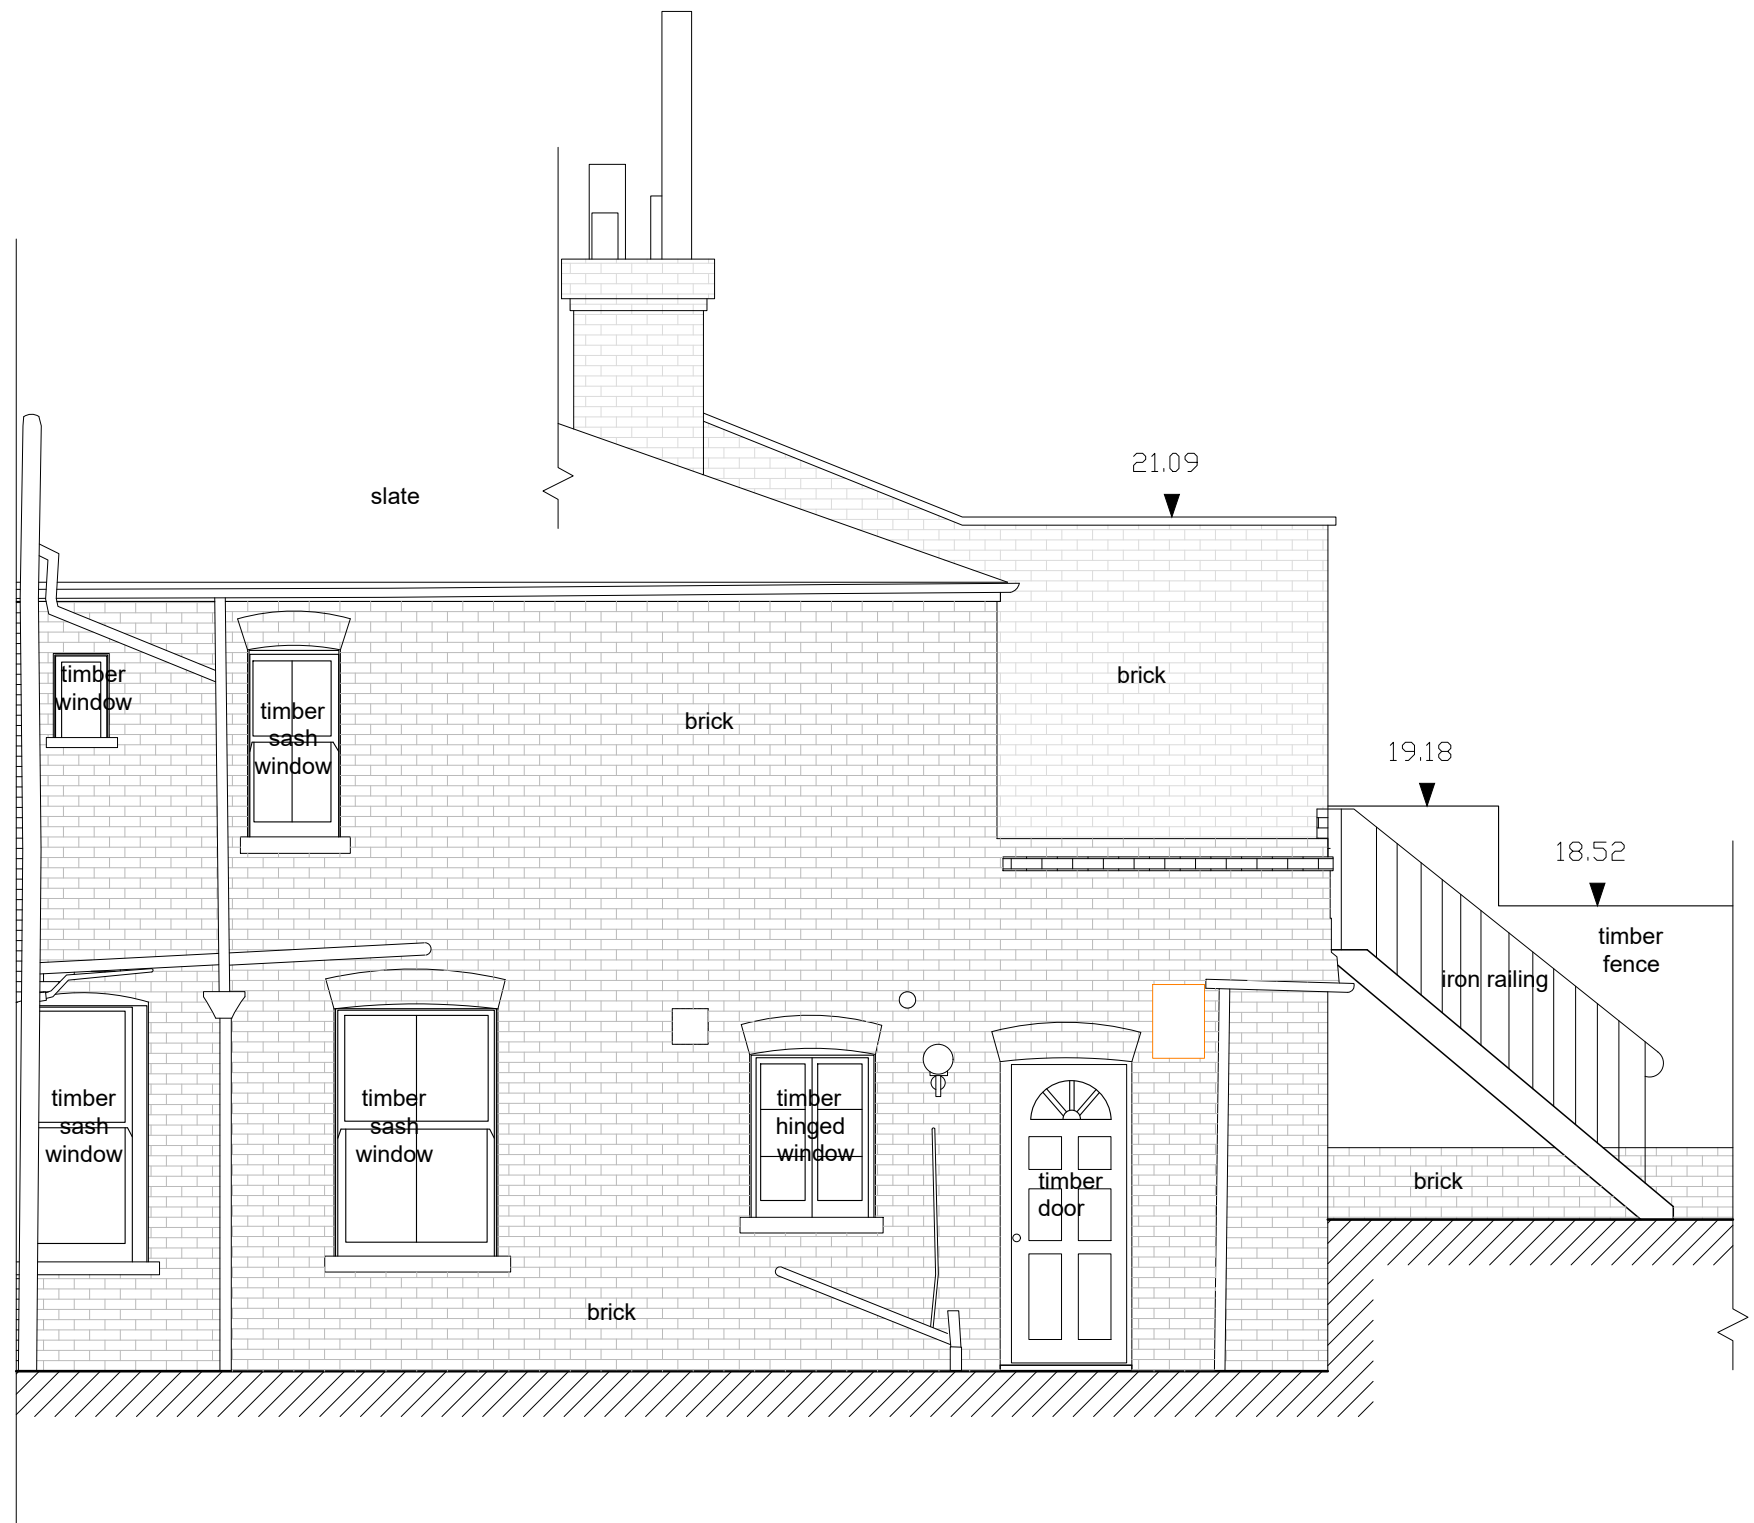

26.00m  
 25.00m  
 24.00m  
 23.00m  
 22.00m  
 21.00m  
 20.00m  
 19.00m  
 18.00m  
 17.00m  
 16.00m  
 15.00m

HBD architects

07552 424007  
 info@hbdarchitects.co.uk

Revisions

Status  
 EXISTING  
**NOT FOR CONSTRUCTION**  
 Project  
 11 Bisham Gardens  
 London N6 6DJ

Drawing title  
 Existing side elevation

Date  
 10.06.2024  
 Scale  
 1:50 @A3

Drawing no.  
 11BIS-EX-302