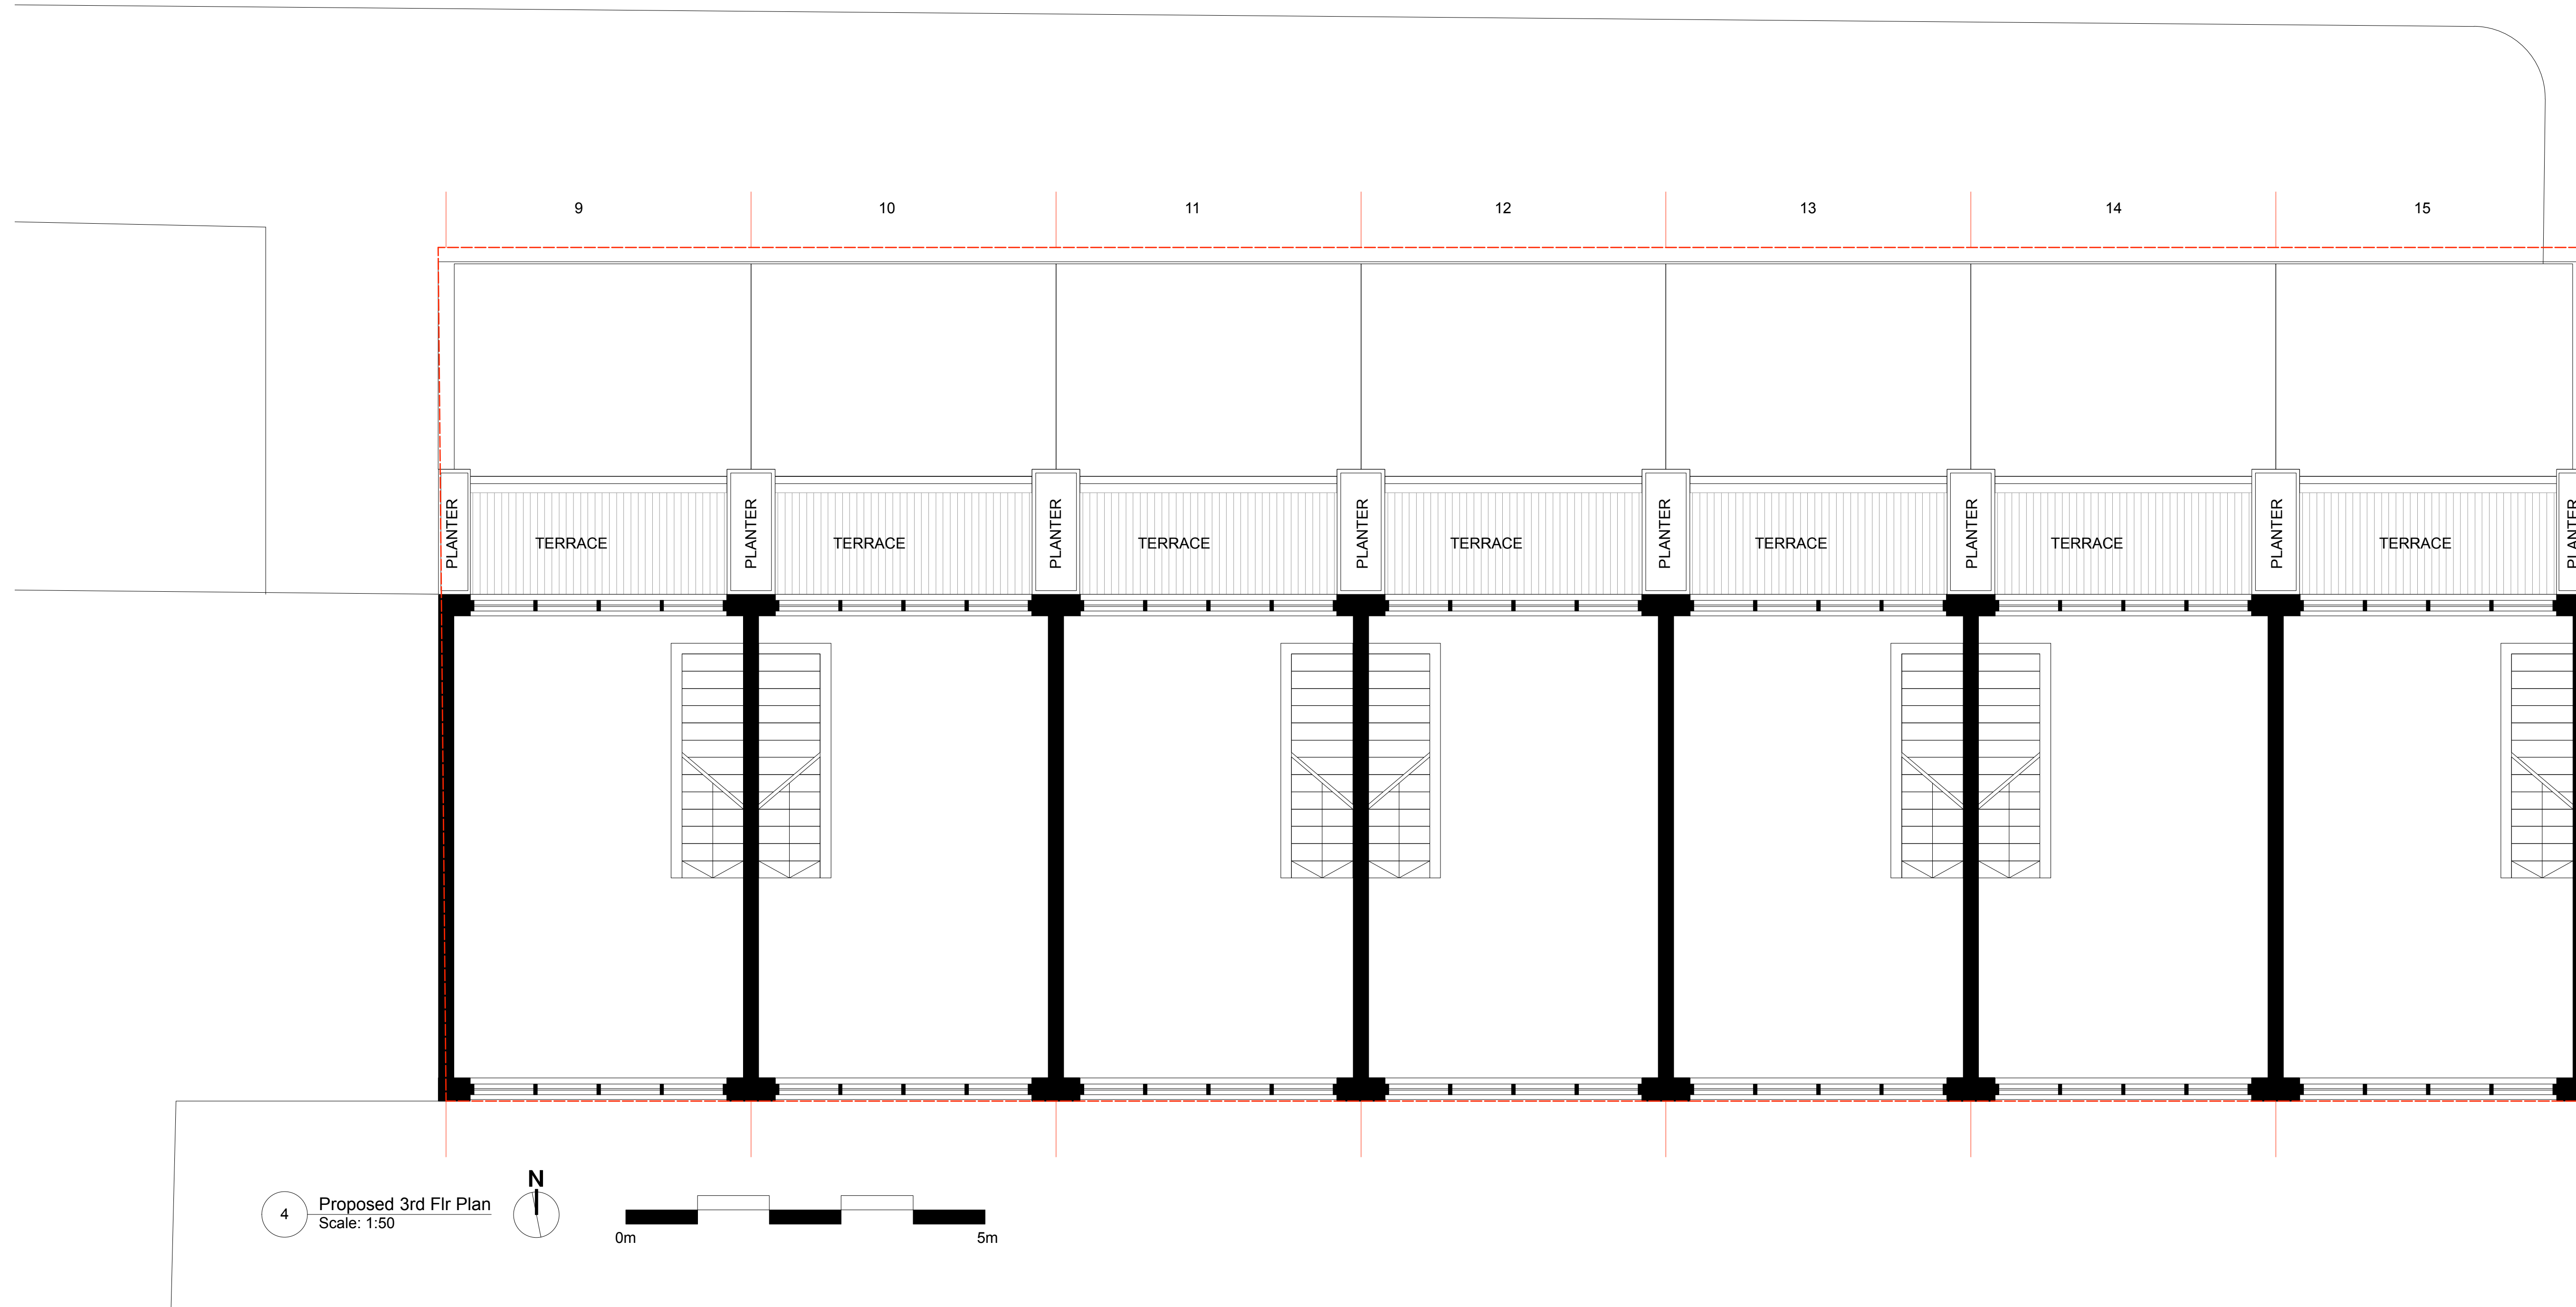

3 Proposed Roof Plan
Scale: 1:50

4 Proposed 3rd Flr Plan
Scale: 1:50