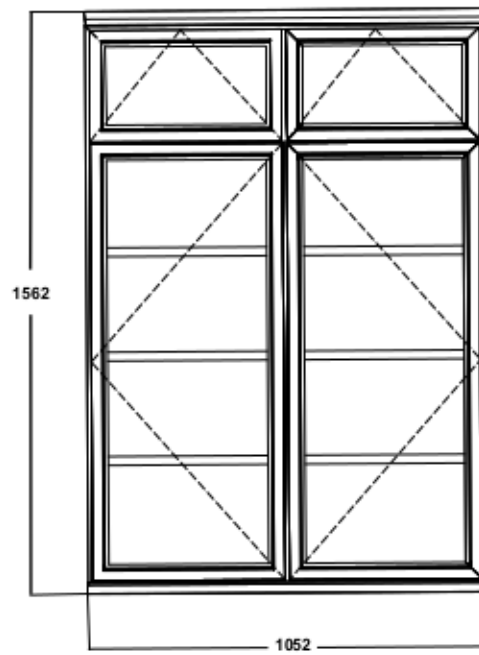

65 Hillfield Court
Belsize Avenue
London
NW3 4BJ

WINDOW DESIGN NO.7

SCALE 1:20 AT A4

REF: 65HC-W7

1:20