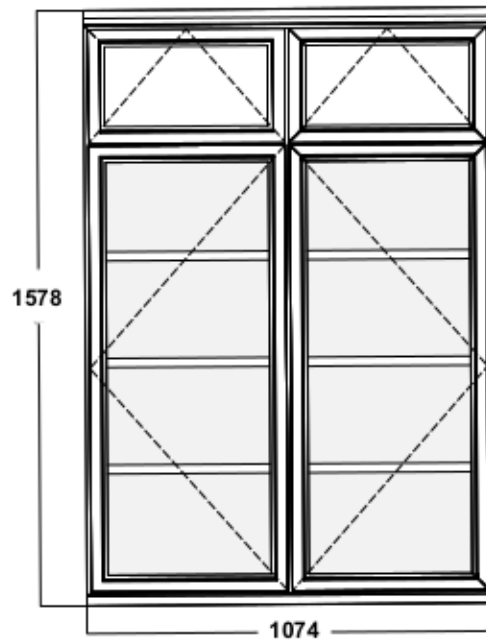

65 Hillfield Court  
Belsize Avenue  
London  
NW3 4BJ

WINDOW DESIGN NO.5

SCALE 1:20 AT A4

REF: 65HC-W5

1:20