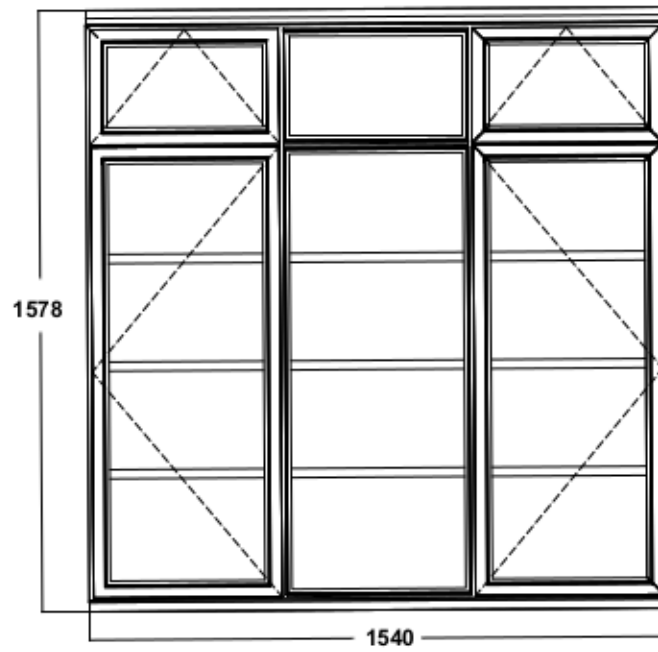

65 Hillfield Court
Belsize Avenue
London
NW3 4BJ

WINDOW DESIGN NO.3

SCALE 1:20 AT A4

REF: 65HC-W3

1:20