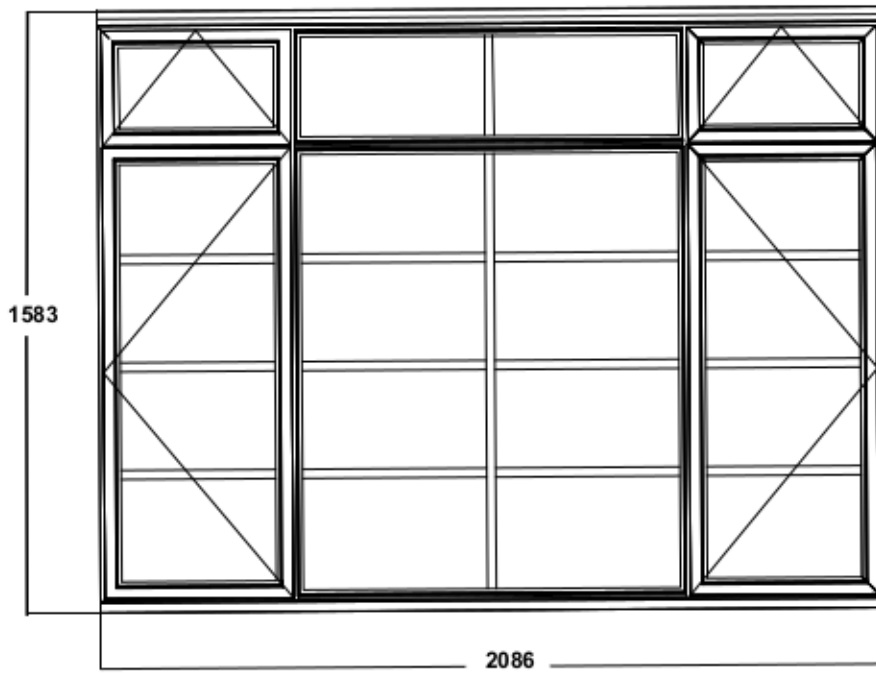

65 Hillfield Court
Belsize Avenue
London
NW3 4BJ

WINDOW DESIGN NO.2

SCALE 1:20 AT A4

REF: 65HC-W2

1:20