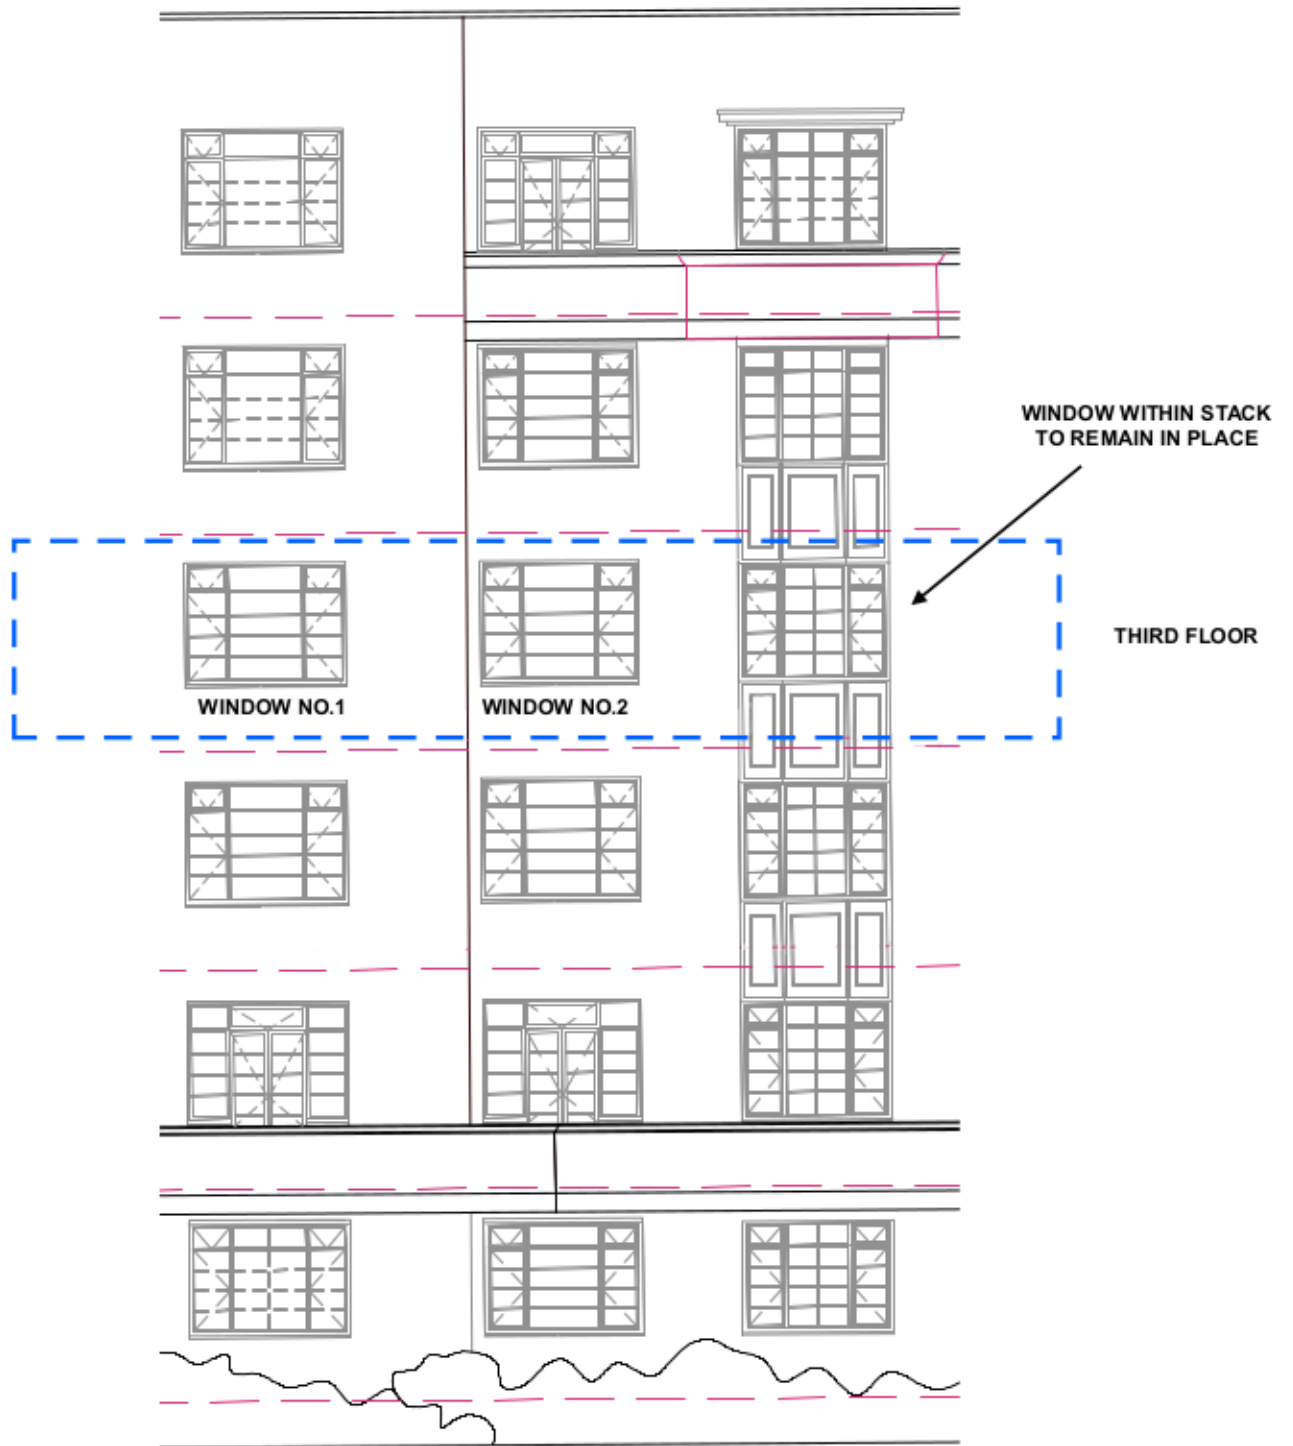

65 Hillfield Court
Belsize Avenue
London
NW3 4BJ

FRONT ELEVATION
(SOUTH WEST FACING)

SCALE 1:100 AT A4

65HC-FE1

Scale 1:100