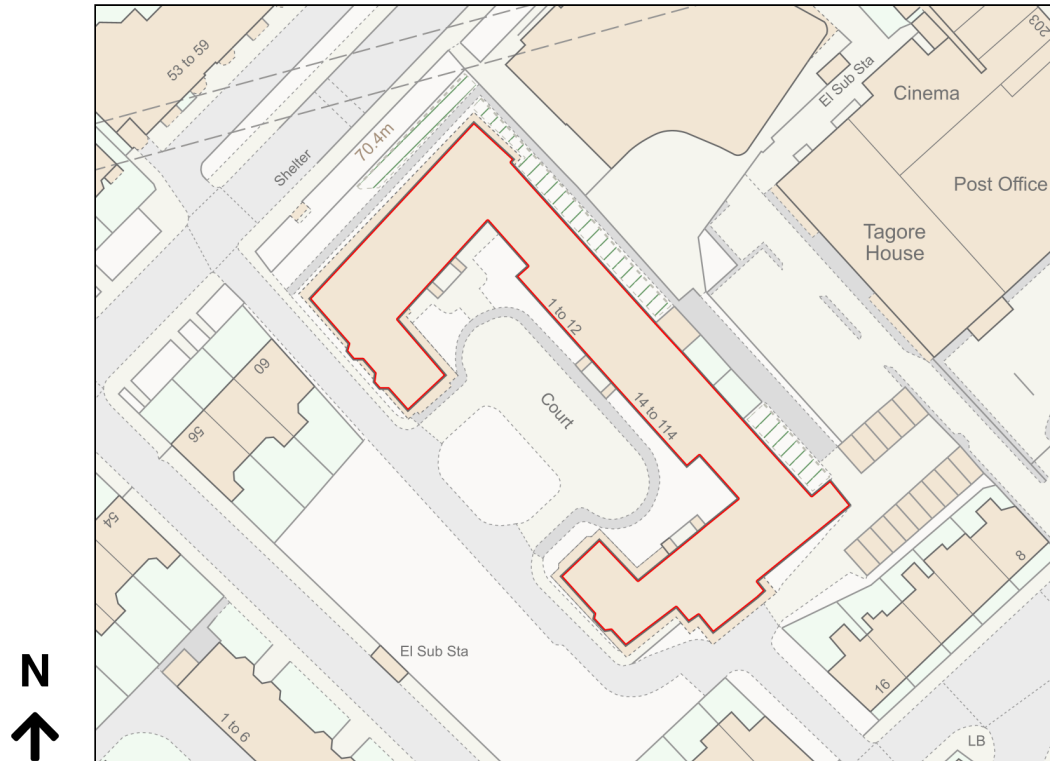

# Location Plan

Site Address: 65, Hillfield Court, Belsize Avenue, London, NW3 4BG

Date Produced: 18-Jun-2024

Scale: 1:1250 @A4

Planning Portal Reference: PP-12936402v1