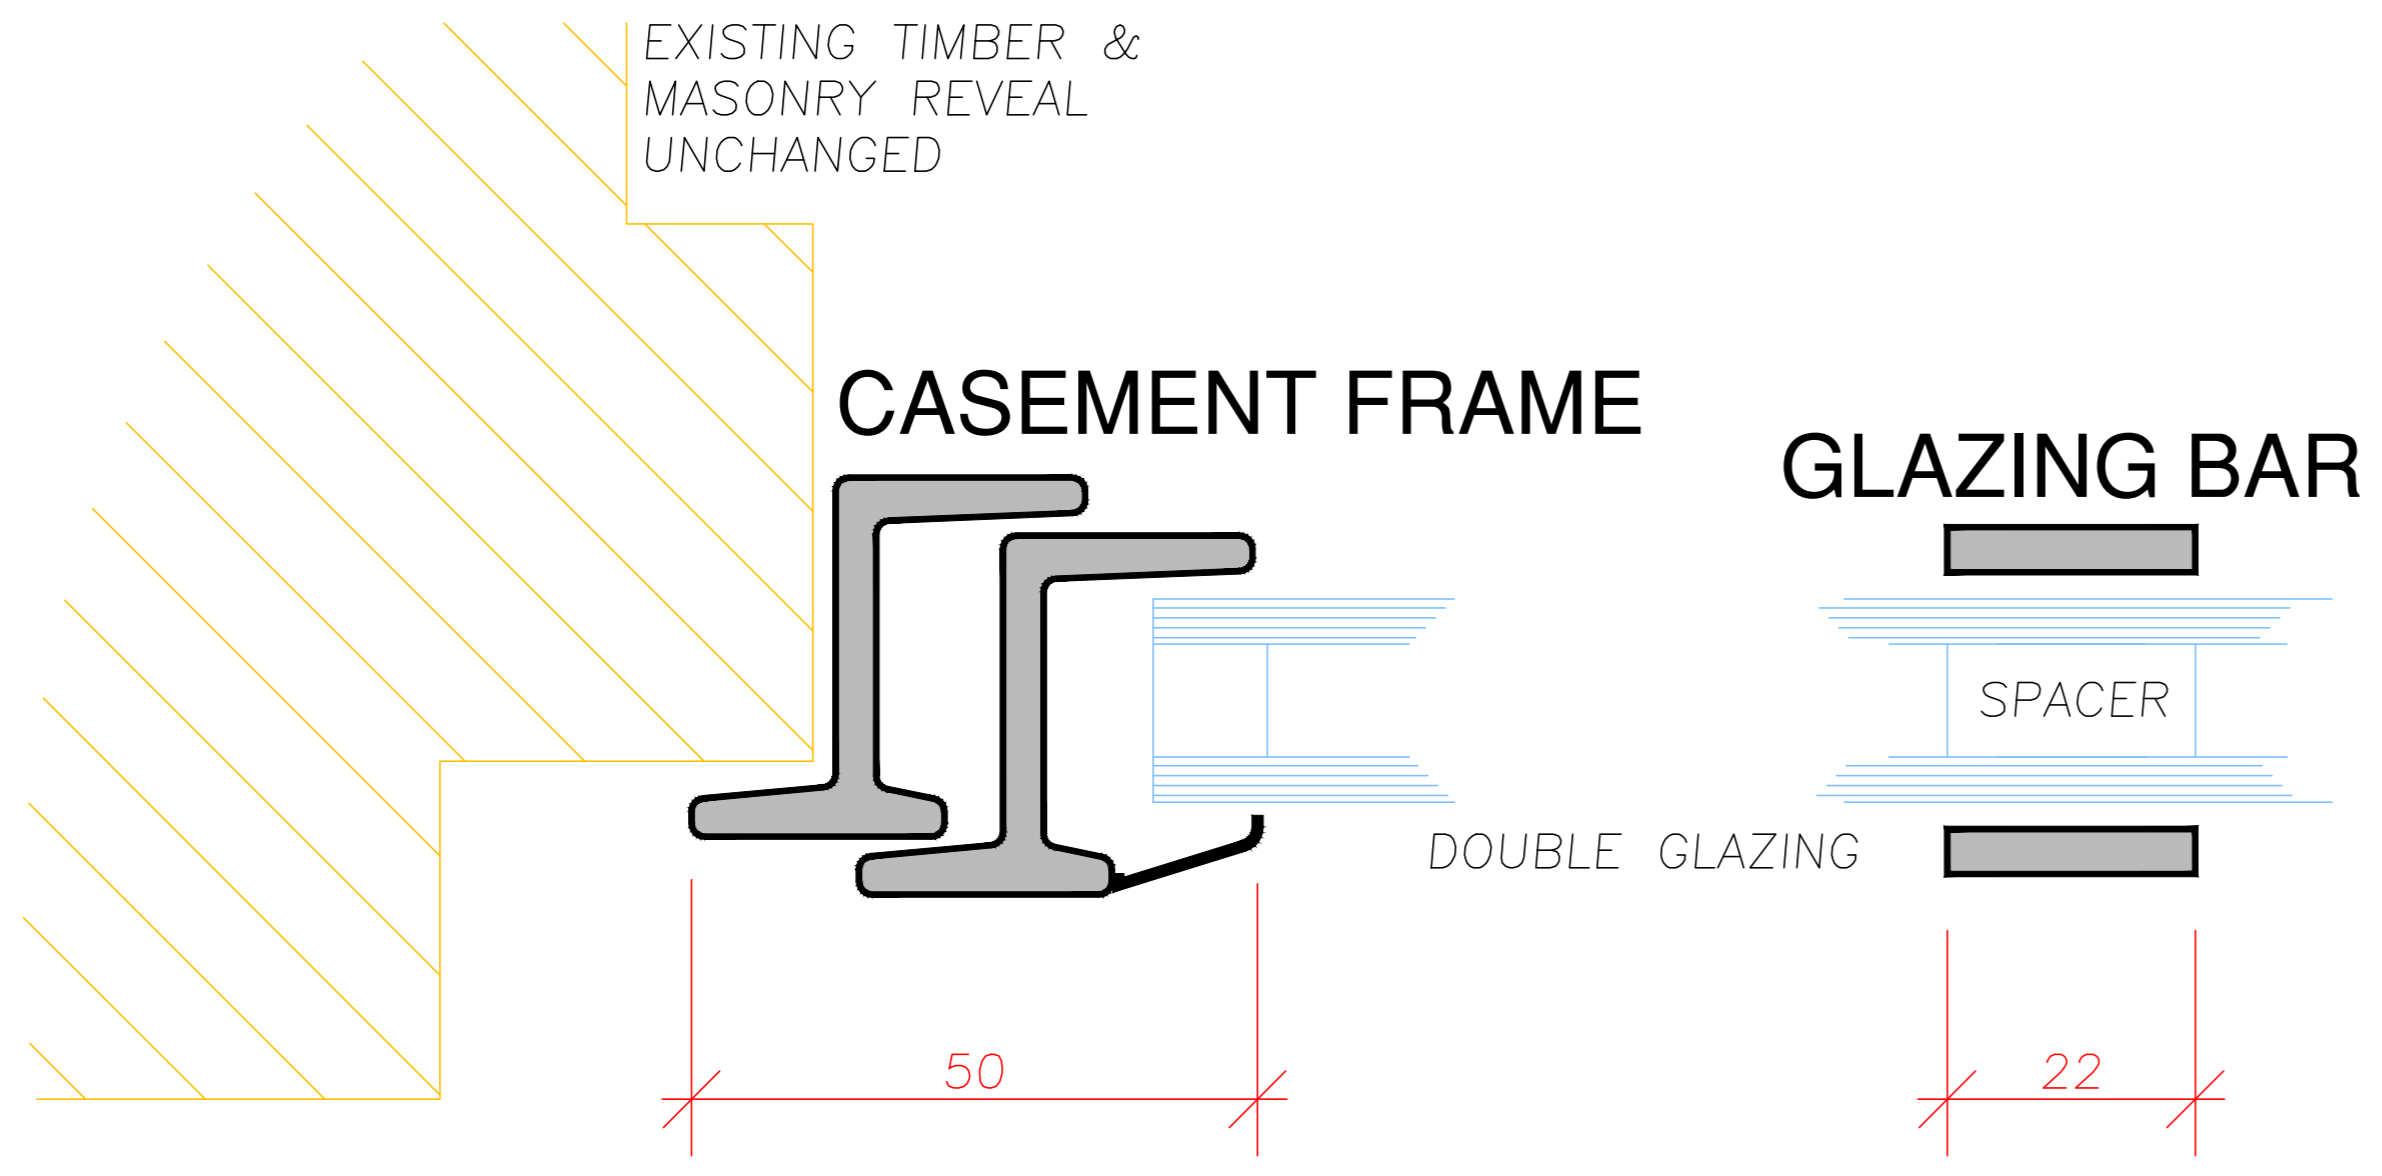

250mm
200mm
100mm
50mm
0

EXISTING

PROPOSED

COMPARATIVE FRAME POFILES
57 HILLFIELD COURT
STEPHEN BRANDES ARCHITECTS
FULL SIZE @ A3
13 JUN 24
597 074