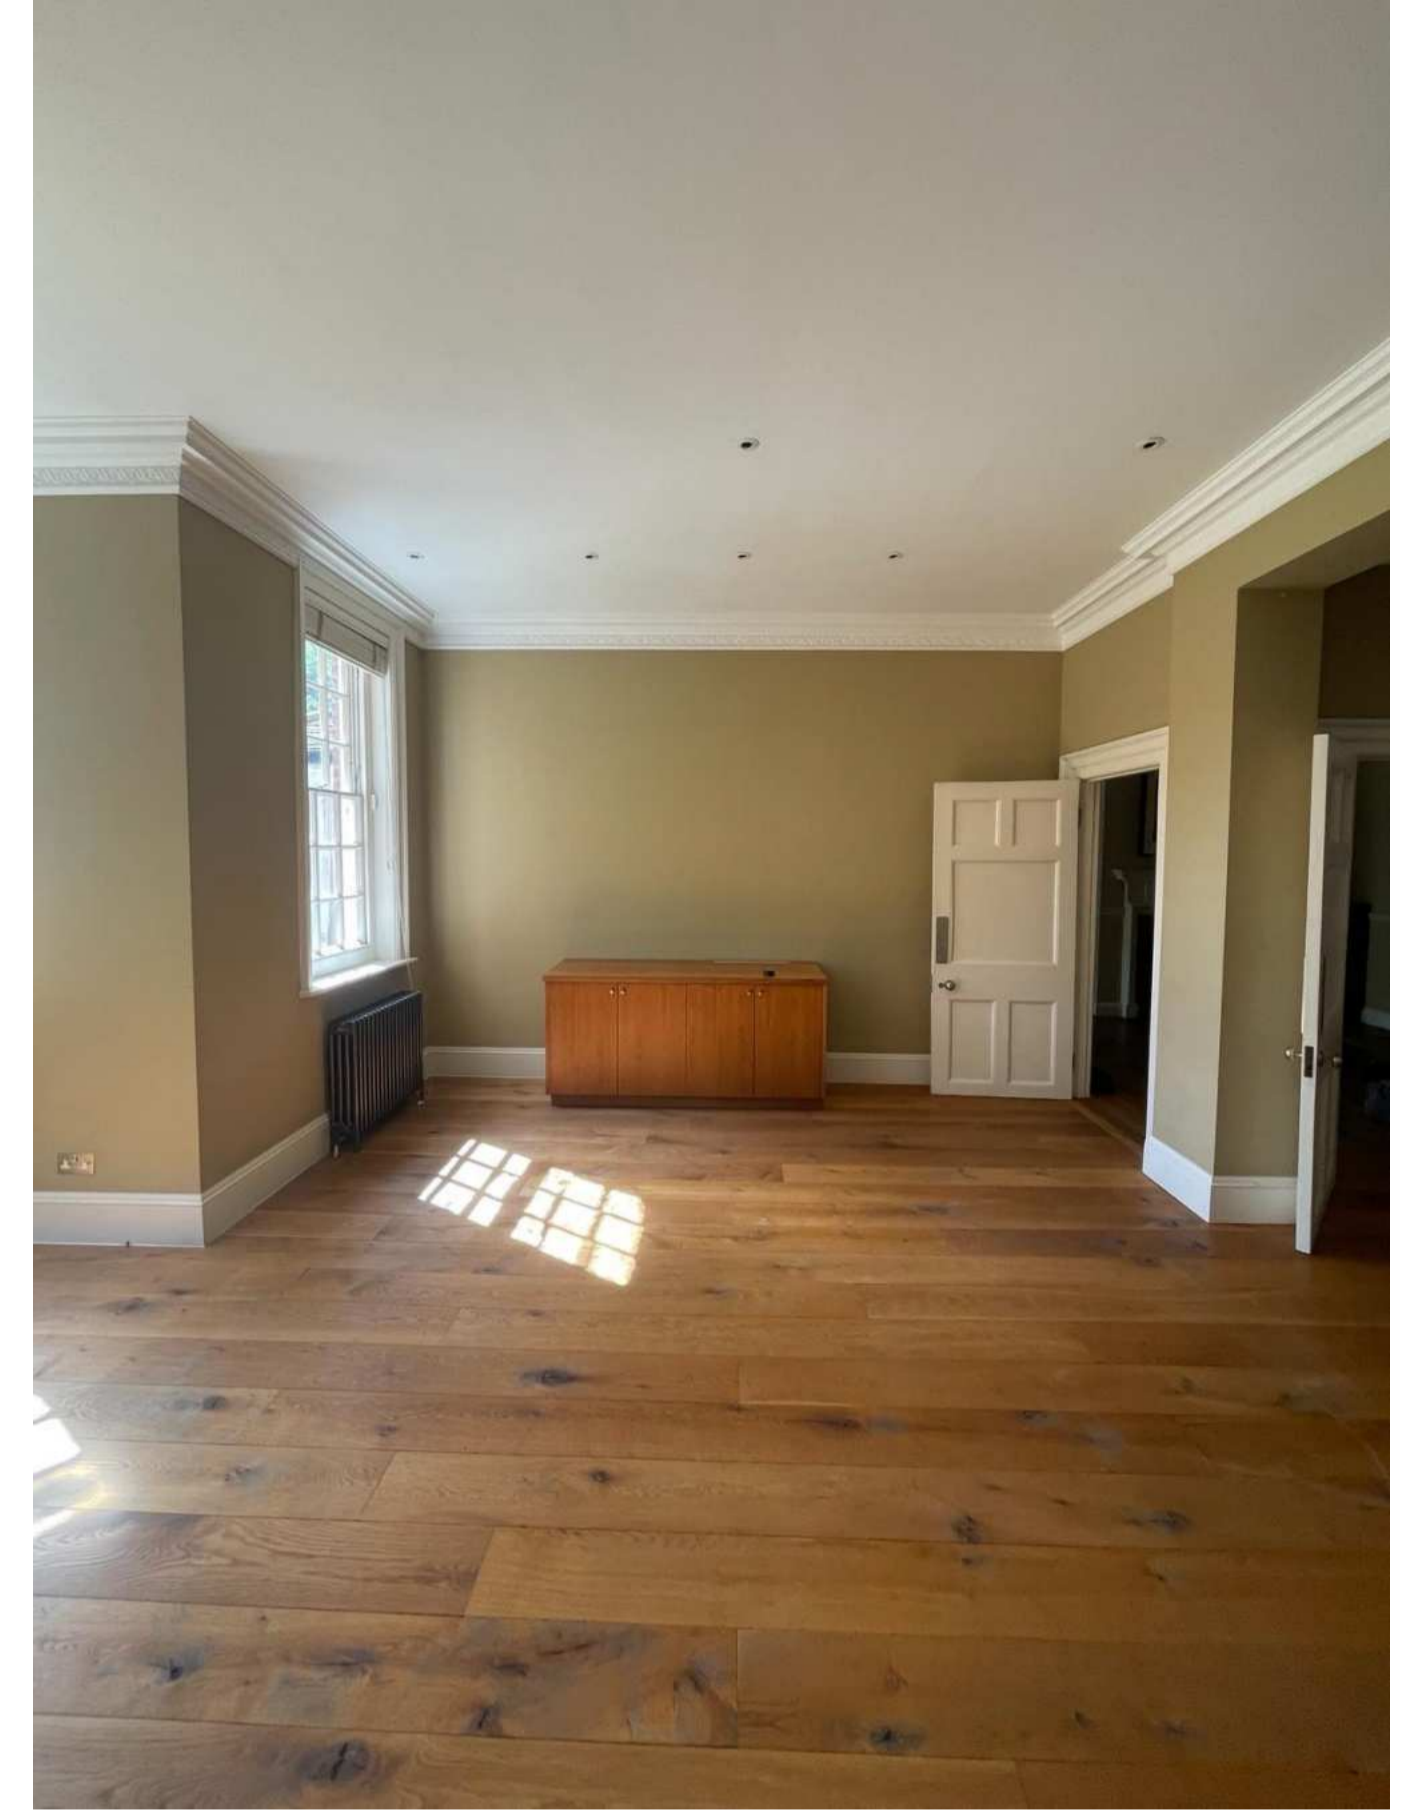

This drawing is not to be scaled for construction purposes. All dimensions are to be checked on site before any work is put in hand.
If in doubt, ask.
Copyright © 4H Architecture Limited 2024
Registered in England & Wales.
Registered No. 12112149
4H is the trading name of 4H Architecture Limited

1 Formal Dining - Pre-Existing