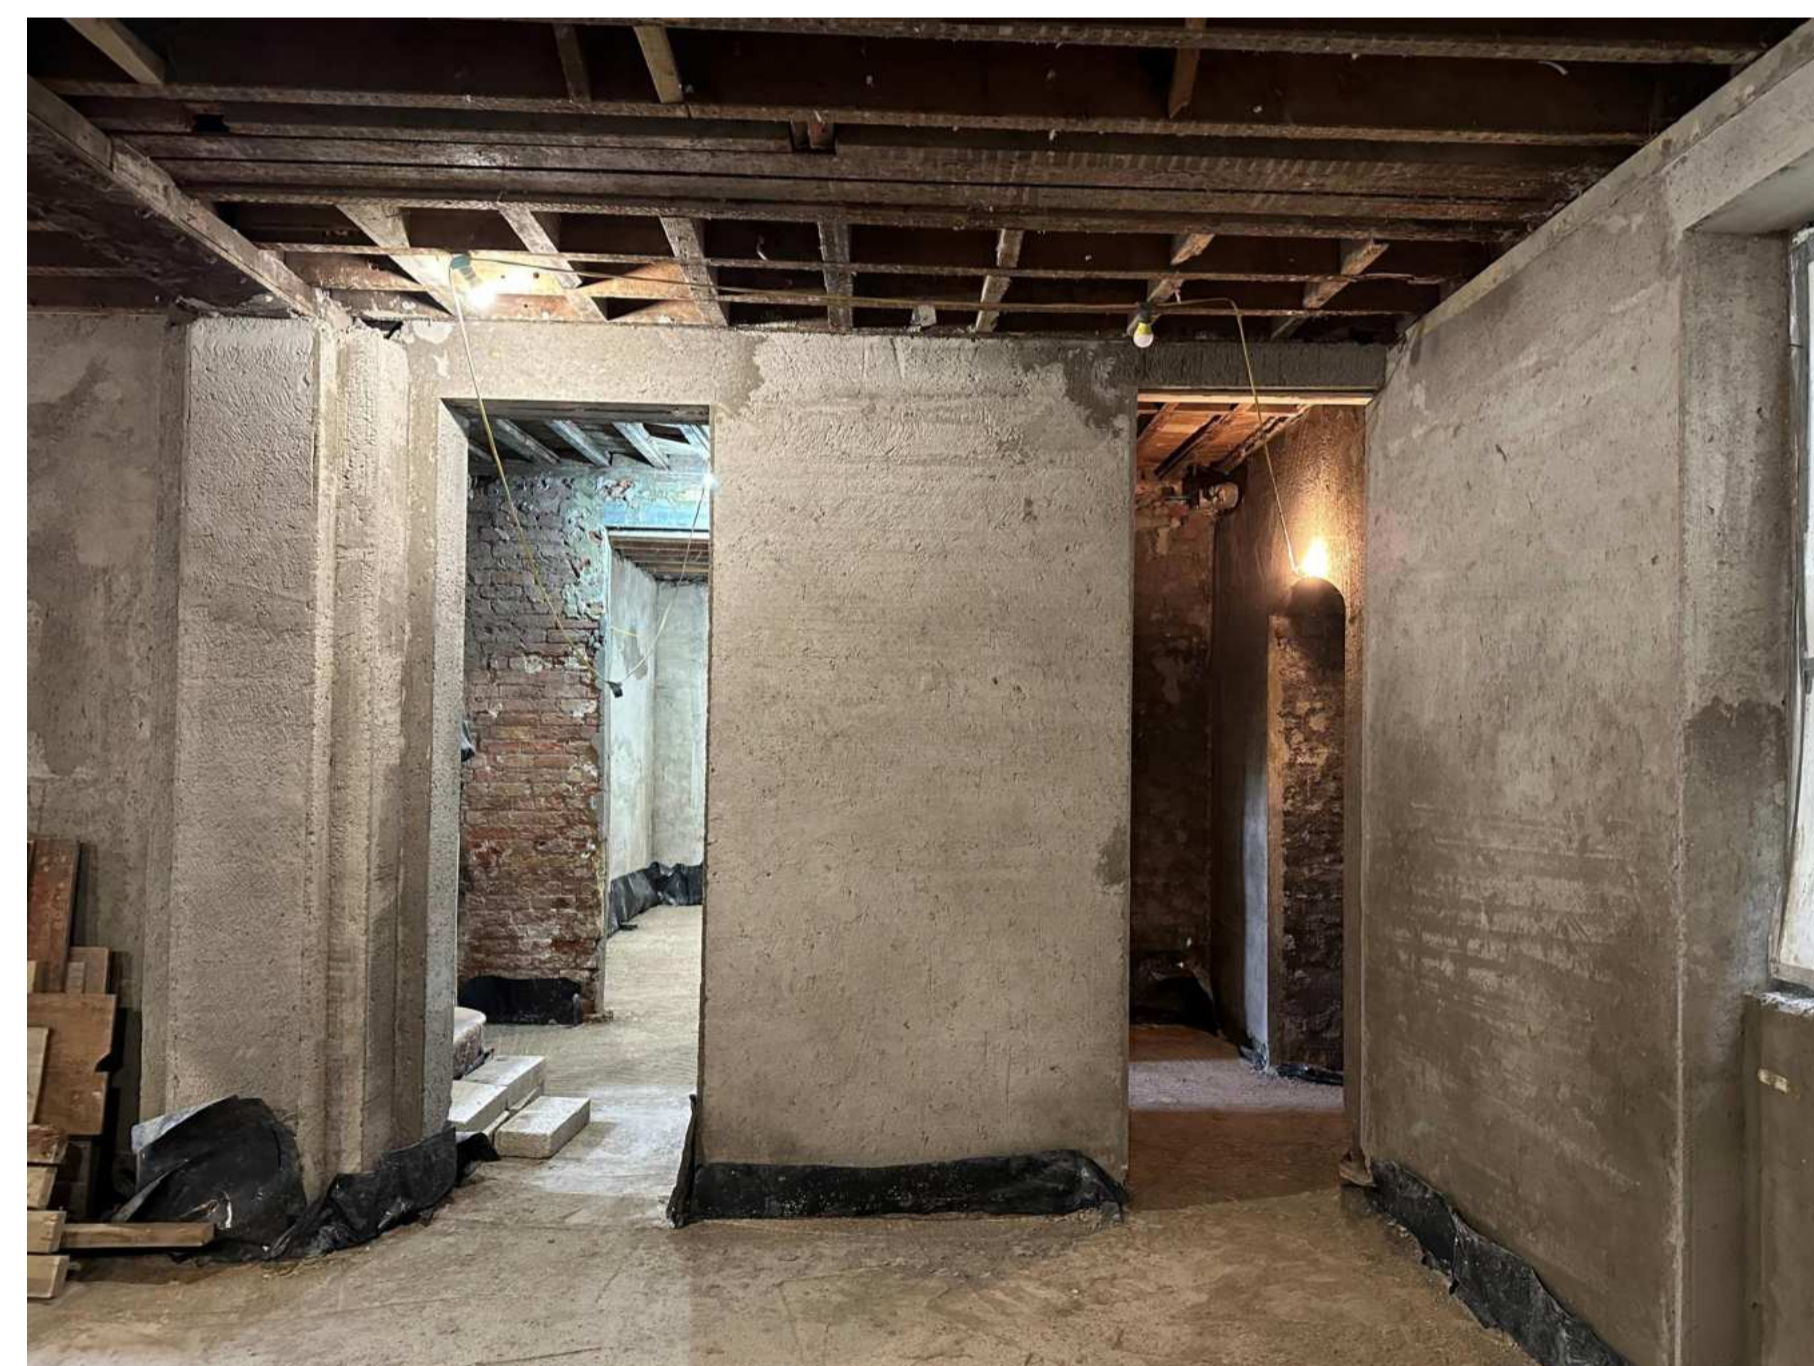

2 Bedroom 2 - Existing