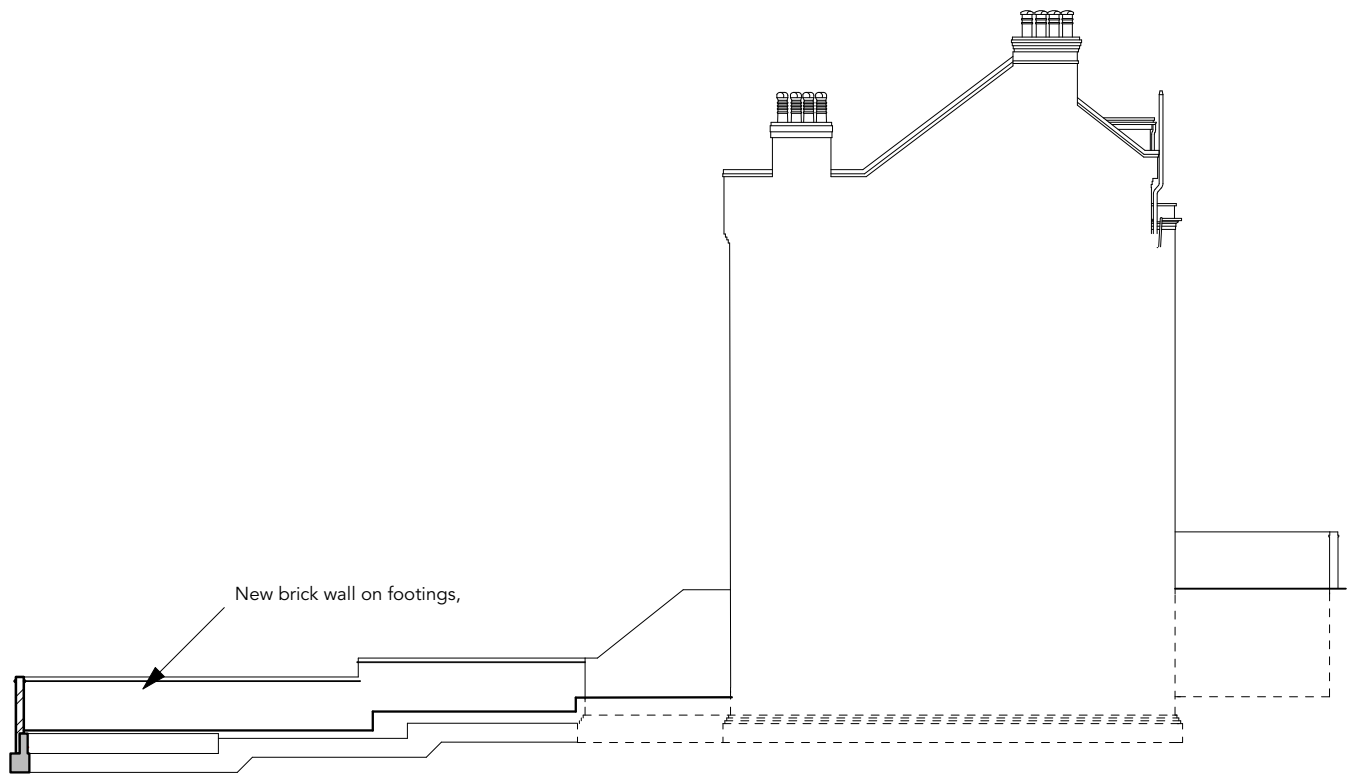

1 existing East garden wall
1:200

3 photo of existing East garden wall
1:200

2 proposed East garden wall
1:200

boyarsky murphy architects
64 oakley square, London nw1 1nj, t: 0207 388 3572

**PA
024**

project :37 Denning Road
title : East facing garden wall, existing and proposed
scale : 1:200 @ A3
status : Planning Application
date : May 2024